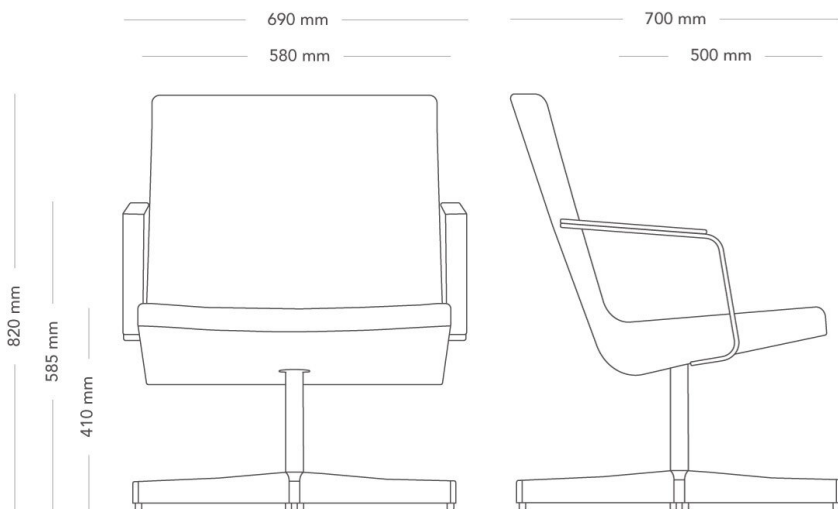

Woods

LOUNGE CHAIR WITH SWIVEL BASE

EFG Woods is an exclusive classic conference and meeting chair that offers excellent comfort. EFG Woods is designed by the Norwegian designer Steinar Hindenes and is available in many varieties with different armrests and frames.

MODEL	Lounge chair with swivel base	
VARIANTS	<ul style="list-style-type: none"> – Without armrests – Flat armrests – Flat armrests, upholstered 	
ACCESSORIES	– Gliders	
CONSTRUCTION	Seat shell in molded wood. Cold -foam padding covered in fabric. Swivel base made of cast recycled aluminum with steel pillar. Black plastic end cap.	
DIMENSIONS	Height: 820 mm Depth: 700 mm Sit depth: 500 mm	Width: 690 mm Seat height: 410 mm Total height armrest: 585 mm
WEIGHT	15.6 kg	
GUARANTEE	5 years	