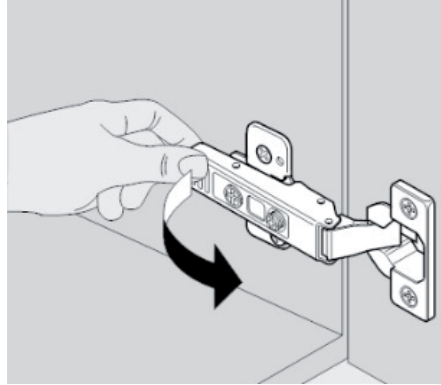

The product contains one or more of following materials:
Wood, metal, plastic.

EFG Pulse - Door adjustments

When the Cabinet is leveled the Doors might need to be adjusted so they are straight and have even gaps all around.

Installation of doors.

Dismantling of doors.

Inactivation of Blumotion (soft closing).

Activation of Blumotion

Height adjustment.

Left / Right adjustment.

In / Out adjustment.