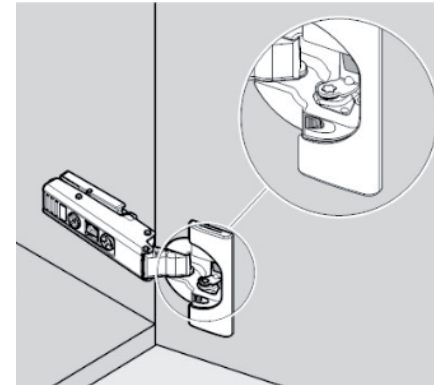

The product contains one or more of following materials:
Wood, metal, plastic.

EFG Pulse - Door adjustments

When the Cabinet is leveled the Doors might need to be adjusted so they are straight and have even gaps all around.

Installation of doors.

Dismantling of doors.

Inactivation of Blumotion (soft closing).

Activation of Blumotion

Height adjustment.

Left / Right adjustment.

In / Out adjustment.