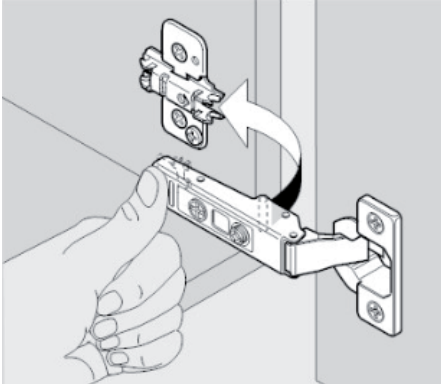

The product contains one or more of following materials:
Wood, metal, plastic.

EFG Pulse - Door adjustments

When the Cabinet is leveled the Doors might need to be adjusted so they are straight and have even gaps all around.

Installation of doors.

Dismantling of doors.

Inactivation of Blumotion (soft closing).

Activation of Blumotion

Height adjustment.

Left / Right adjustment.

In / Out adjustment.