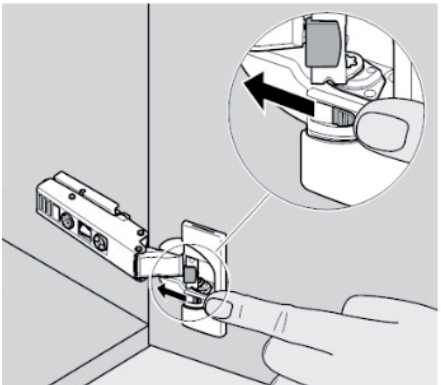

The product contains one or more of following materials:
Wood, metal, plastic.

EFG Pulse - Door adjustments

When the Cabinet is leveled the Doors might need to be adjusted so they are straight and have even gaps all around.

Installation of doors.

Dismantling of doors.

Inactivation of Blumotion (soft closing).

Activation of Blumotion

Height adjustment.

Left / Right adjustment.

In / Out adjustment.