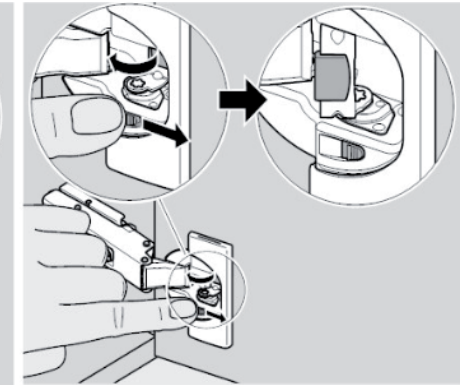

The product contains one or more of following materials:
Wood, metal, plastic.

EFG Pulse - Door adjustments

When the Cabinet is leveled the Doors might need to be adjusted so they are straight and have even gaps all around.

Installation of doors.

Dismantling of doors.

Inactivation of Blumotion (soft closing).

Activation of Blumotion

Height adjustment.

Left / Right adjustment.

In / Out adjustment.