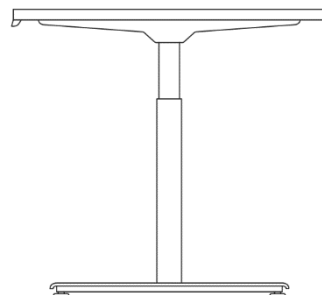

EFG Neet*

Neet is a sit / stand desk with motorized metal frame. The frame has square legs with the thick part of the legs facing downward. Neet is simple and compact and the sit / stand function makes it ideal for an ergonomic workplace.

**** Table top sizes length 1100-1600 mm, width 600-800 mm.*