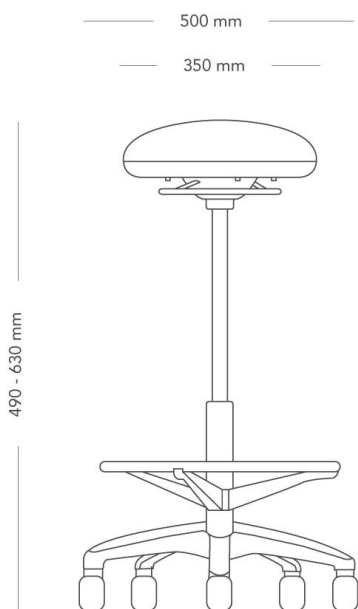

Foot plate with joystick funtion

MODEL	Joi workchair	
VARIANTS	– Foot plate 400 - 530 mm. – Swivel base 390 - 510 mm – Swivel base 590 - 800 mm	– Foot plate 580 - 790 mm – Swivel base 490 - 630 mm
ACCESSORIES	– Foot ring Ø450 mm	
DETAILS	– Foot plate with joystick function. Alternatively swivel base with castors or gliders.	
DIMENSIONS	Seat height (with load): 400-530 mm/580-790 mm Base diameter: 420 mm	
WEIGHT	9 kg	
TESTED	EN 16139:2013 nivå 1, EN 1728:2012	
GUARANTEE	5 years	

Black nylon swivel base

MODEL	Joi workchair
VARIANTS	<ul style="list-style-type: none"> – Foot plate 400 - 530 mm. – Swivel base 390 - 510 mm – Swivel base 590 - 800 mm – Foot plate 580 - 790 mm – Swivel base 490 - 630 mm
ACCESSORIES	– Foot ring Ø450 mm
DETAILS	– Foot plate with joystick function. Alternatively swivel base with castors or gliders.
DIMENSIONS	Base diameter: 600 mm
WEIGHT	8.0 kg
TESTED	EN 16139:2013 nivå 1, EN 1728:2012
GUARANTEE	5 years

Polished metal swivel(option)

MODEL	Joi workchair
VARIANTS	<ul style="list-style-type: none"> – Foot plate 400 - 530 mm. – Swivel base 390 - 510 mm – Swivel base 590 - 800 mm – Foot plate 580 - 790 mm – Swivel base 490 - 630 mm
ACCESSORIES	– Foot ring Ø450 mm
DETAILS	– Foot plate with joystick function. Alternatively swivel base with castors or gliders.
DIMENSIONS	Base diameter: 500
WEIGHT	8.0 kg
TESTED	EN 16139:2013 nivå 1, EN 1728:2012
GUARANTEE	5 years