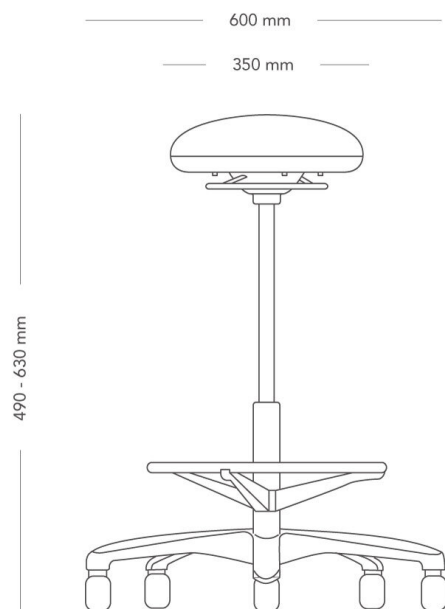

Foot plate with joystick funtion

MODEL	Joi workchair	
VARIANTS	– Foot plate 400 - 530 mm. – Swivel base 390 - 510 mm – Swivel base 590 - 800 mm	– Foot plate 580 - 790 mm – Swivel base 490 - 630 mm
ACCESSORIES	– Foot ring Ø450 mm	
DETAILS	– Foot plate with joystick function. Alternatively swivel base with castors or gliders.	
DIMENSIONS	Seat height (with load): 400-530 mm/580-790 mm Base diameter: 420 mm	
WEIGHT	9 kg	
TESTED	EN 16139:2013 nivå 1, EN 1728:2012	
GUARANTEE	5 years	

Black nylon swivel base

MODEL	Joi workchair
VARIANTS	<ul style="list-style-type: none"> – Foot plate 400 - 530 mm. – Swivel base 390 - 510 mm – Swivel base 590 - 800 mm – Foot plate 580 - 790 mm – Swivel base 490 - 630 mm
ACCESSORIES	– Foot ring Ø450 mm
DETAILS	– Foot plate with joystick function. Alternatively swivel base with castors or gliders.
DIMENSIONS	Base diameter: 600 mm
WEIGHT	8.0 kg
TESTED	EN 16139:2013 nivå 1, EN 1728:2012
GUARANTEE	5 years

Polished metal swivel(option)

MODEL	Joi workchair
VARIANTS	<ul style="list-style-type: none"> – Foot plate 400 - 530 mm. – Swivel base 390 - 510 mm – Swivel base 590 - 800 mm – Foot plate 580 - 790 mm – Swivel base 490 - 630 mm
ACCESSORIES	– Foot ring Ø450 mm
DETAILS	– Foot plate with joystick function. Alternatively swivel base with castors or gliders.
DIMENSIONS	Base diameter: 500
WEIGHT	8.0 kg
TESTED	EN 16139:2013 nivå 1, EN 1728:2012
GUARANTEE	5 years