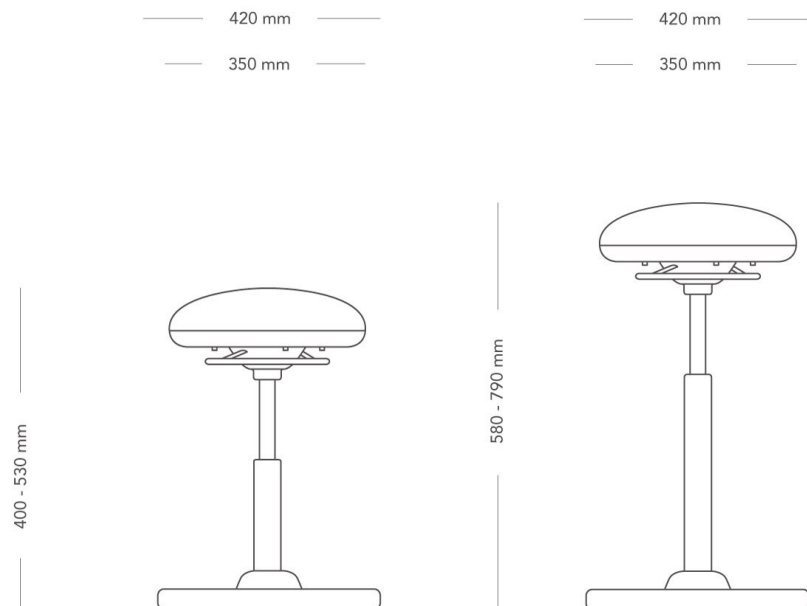

Savo Joi

STOOL

Joi stool is an ergonomic alternative to a classic office chair. If you have discovered the benefits of a saddle chair or balance ball, you will love Joi. This minimalist office stool encourages movement and variety in your sitting. The joystick base actively stimulates sitting by balancing, and provides free movement in 360 degrees. Since no settings are needed, Joi is a flexible chair that suits many different users. It's flexibility means that it also fits well in the home office.

Foot plate with joystick funtion

MODEL	Joi workchair	
VARIANTS	– Foot plate 400 - 530 mm. – Swivel base 390 - 510 mm – Swivel base 590 - 800 mm	– Foot plate 580 - 790 mm – Swivel base 490 - 630 mm
ACCESSORIES	– Foot ring Ø450 mm	
DETAILS	– Foot plate with joystick function. Alternatively swivel base with castors or gliders.	
DIMENSIONS	Seat height (with load): 400-530 mm/580-790 mm Base diameter: 420 mm	
WEIGHT	9 kg	
TESTED	EN 16139:2013 nivå 1, EN 1728:2012	
GUARANTEE	5 years	

Black nylon swivel base

MODEL	Joi workchair
VARIANTS	<ul style="list-style-type: none"> – Foot plate 400 - 530 mm. – Swivel base 390 - 510 mm – Swivel base 590 - 800 mm – Foot plate 580 - 790 mm – Swivel base 490 - 630 mm
ACCESSORIES	– Foot ring Ø450 mm
DETAILS	– Foot plate with joystick function. Alternatively swivel base with castors or gliders.
DIMENSIONS	Base diameter: 600 mm
WEIGHT	8.0 kg
TESTED	EN 16139:2013 nivå 1, EN 1728:2012
GUARANTEE	5 years

Polished metal swivel(option)

MODEL	Joi workchair
VARIANTS	<ul style="list-style-type: none"> – Foot plate 400 - 530 mm. – Swivel base 390 - 510 mm – Swivel base 590 - 800 mm – Foot plate 580 - 790 mm – Swivel base 490 - 630 mm
ACCESSORIES	– Foot ring Ø450 mm
DETAILS	– Foot plate with joystick function. Alternatively swivel base with castors or gliders.
DIMENSIONS	Base diameter: 500
WEIGHT	8.0 kg
TESTED	EN 16139:2013 nivå 1, EN 1728:2012
GUARANTEE	5 years