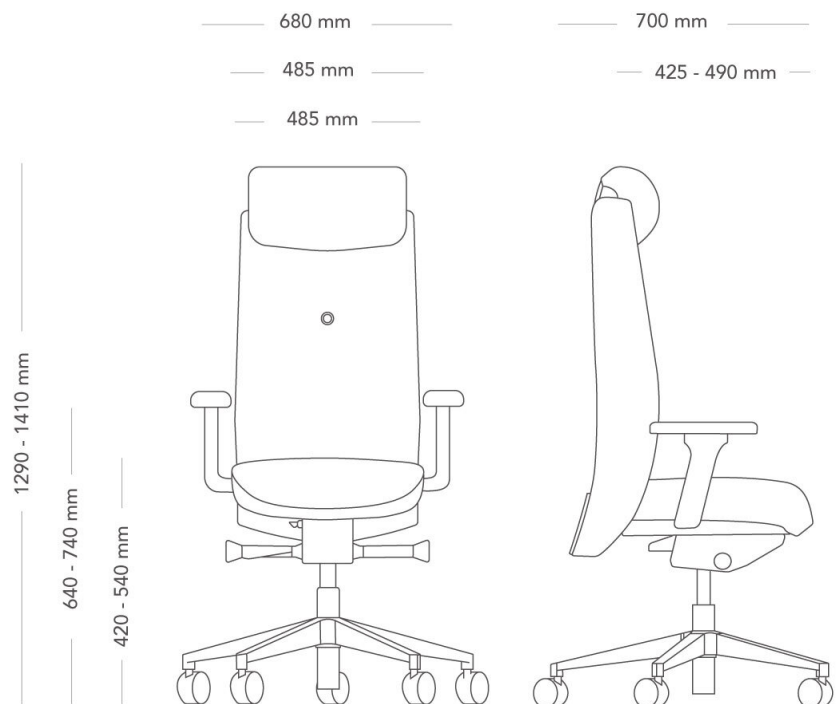

70 back, not compatible with headrest

MODEL	XO workchair
VARIANTS	– 70 back – 80 back
ACCESSORIES	– Adjustable armrests – Castors – Upholstered armrests
CONSTRUCTION	Upholstered back with plywood frame, cold foam padding. J-bar of 8 mm flat steel. Seat frame made of plywood with cold foam padding. Mechanism cast in recycled aluminium. Height-adjustable steel gas column. 5-star swivel base made of cast recycled aluminium with castors, Ø60 mm. Armrest made of injection-molded plastic with J-bar in cast recycled aluminium.
DIMENSIONS	Height: 1150-1270 mm      Depth: 700 mm Seat height (with load): 420-540 mm      Sit depth: 425-490 mm Base diameter: 660 mm
WEIGHT	17 kg
TESTED	EN 1335 1-2
GUARANTEE	10 years

MODEL XO workchair

VARIANTS  
– 70 back  
– 80 back

ACCESSORIES  
– Adjustable armrests  
– Castors  
– Upholstered armrests

CONSTRUCTION Upholstered back with plywood frame, cold foam padding. J-bar of 8 mm flat steel. Seat frame made of plywood with cold foam padding. Mechanism cast in recycled aluminium. Height-adjustable steel gas column. 5-star swivel base made of cast recycled aluminium with castors, Ø60 mm. Armrest made of injection-molded plastic with J-bar in cast recycled aluminium.

DIMENSIONS  
Height: 1290-1410 mm      Depth: 700 mm  
Seat height (with load): 420-540 mm      Sit depth: 425-490 mm  
Base diameter: 660 mm

WEIGHT 20 kg

TESTED EN 1335 1-2

GUARANTEE 10 years