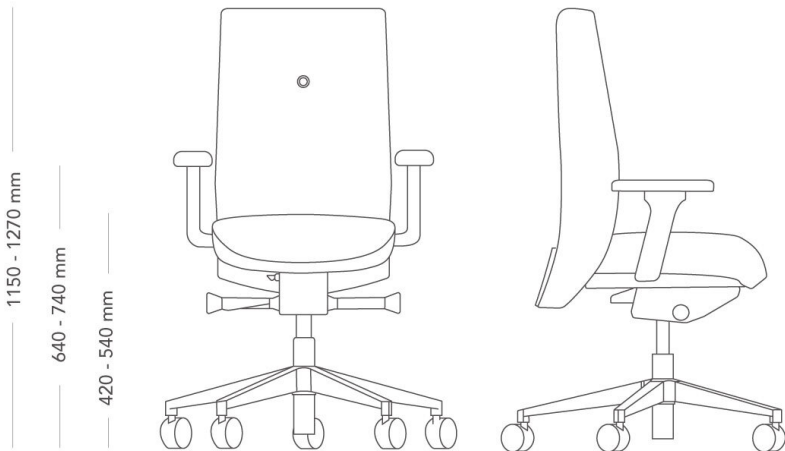

## OFFICE CHAIR

XO is an elegant, exclusive and expressive chair with ergonomic features. XO has a high and wide back and is available with or without a headrest. The chair is available with back and seat upholstered in fabric or leather and is suitable both as a work chair and as a chair in the meeting room.

70 back, not compatible with headrest

MODEL	XO workchair
VARIANTS	– 70 back – 80 back
ACCESSORIES	– Adjustable armrests – Castors – Upholstered armrests
CONSTRUCTION	Upholstered back with plywood frame, cold foam padding. J-bar of 8 mm flat steel. Seat frame made of plywood with cold foam padding. Mechanism cast in recycled aluminium. Height-adjustable steel gas column. 5-star swivel base made of cast recycled aluminium with castors, Ø60 mm. Armrest made of injection-molded plastic with J-bar in cast recycled aluminium.
DIMENSIONS	Height: 1150-1270 mm      Depth: 700 mm Seat height (with load): 420-540 mm      Sit depth: 425-490 mm Base diameter: 660 mm
WEIGHT	17 kg
TESTED	EN 1335 1-2
GUARANTEE	10 years

## OFFICE CHAIR WITH HEADREST

XO is an elegant, exclusive and expressive chair with ergonomic features. XO has a high and wide back and is available with or without a headrest. The chair is available with back and seat upholstered in fabric or leather and is suitable both as a work chair and as a chair in the meeting room.

DIMENSIONS  
Height: 1290-1410 mm      Depth: 700 mm  
Seat height (with load): 420-540 mm      Sit depth: 425-490 mm  
Base diameter: 660 mm

WEIGHT 20 kg

TESTED EN 1335 1-2

GUARANTEE 10 years