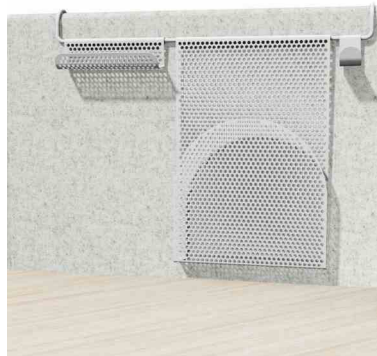

## Product info

- EFG Add is lacquered in white (53). A selection of the components are also available in plum (56), mint green (55) and grey (54).
- EFG Add with round base is compatible with the table screen EFG Tab.
- EFG Add with square base is compatible with the screen booths EFG Surround.
- The EFG Add assortment consists of a document holder, magazine holder, mirror, hook, coat hanger, shelf, name tag, cable tray, pen tray, memo board and white board.
- The majority of the accessories are hung over the top of the screen and can be carried with you based on your needs.
- EFG Add is sold in pre-packaged kits that are divided into three categories: Organizing, Welcoming and Sharing.
- Loose coat hangers and hooks are available for adding to existing bases.
- Loading tests; Shelf 5 kg/shelf, Base S 5 kg and Base L5 kg, evenly distributed.

EFG012548

EFG Add accessories hung over the screen booths EFG Surround.

EFG012527

EFG Add Paper kit: base L, document holder, pen tray and hook.

EFG012525

EFG Add Magazine holder.

EFG012521

EFG Add mirror, hook and coat hanger.