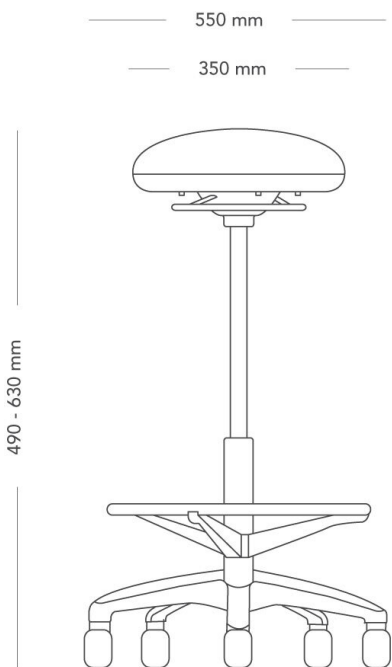

Foot plate with joystick function

MODEL	Savo Joi workchair	
VARIANTS	– Foot plate 580 - 790 mm – Swivel base 490 - 630 mm	– Swivel base 390 - 510 mm – Swivel base 590 - 800 mm
ACCESSORIES	– Foot ring Ø450 mm	
DETAILS	– Foot plate with joystick function. Alternatively swivel base with castors or gliders.	
DIMENSIONS	Width: 420 mm Seat height (with load): 580-790 mm Base diameter: 420 mm	Depth: 420 mm Ø: 350 mm
WEIGHT	9 kg	
TESTED	EN 16139:2013 nivå 1, EN 1728:2012	
WARRANTY	5 years	

Savo Joi

STOOL WITH SWIVEL BASE

Joi stool is an ergonomic alternative to a classic office chair. If you have discovered the benefits of a saddle chair or balance ball, you will love Joi. This minimalist office stool encourages movement and variety in your sitting. The joystick base actively stimulates sitting by balancing, and provides free movement in 360 degrees. Since no settings are needed, Joi is a flexible chair that suits many different users. It's flexibility means that it also fits well in the home office.

MODEL	Savo Joi workchair	
VARIANTS	– Foot plate 580 - 790 mm – Swivel base 490 - 630 mm	– Swivel base 390 - 510 mm – Swivel base 590 - 800 mm
ACCESSORIES	– Foot ring Ø450 mm	
DETAILS	– Foot plate with joystick function. Alternatively swivel base with castors or gliders.	
DIMENSIONS	Height: 540-680 mm Depth: 550 mm Ø: 350 mm	Width: 550 mm Seat height (with load): 460-610 mm Base diameter: 600 mm
WEIGHT	8.0 kg	
TESTED	EN 16139:2013 nivå 1, EN 1728:2012	
WARRANTY	5 years	