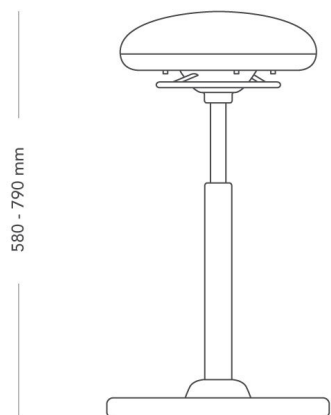

Savo Joi

STOOL

Joi stool is an ergonomic alternative to a classic office chair. If you have discovered the benefits of a saddle chair or balance ball, you will love Joi. This minimalist office stool encourages movement and variety in your sitting. The joystick base actively stimulates sitting by balancing, and provides free movement in 360 degrees. Since no settings are needed, Joi is a flexible chair that suits many different users. It's flexibility means that it also fits well in the home office.

Foot plate with joystick function

MODEL	Savo Joi workchair	
VARIANTS	– Foot plate 580 - 790 mm – Swivel base 490 - 630 mm	– Swivel base 390 - 510 mm – Swivel base 590 - 800 mm
ACCESSORIES	– Foot ring Ø450 mm	
DETAILS	– Foot plate with joystick function. Alternatively swivel base with castors or gliders.	
DIMENSIONS	Width: 420 mm Seat height (with load): 580-790 mm Base diameter: 420 mm	Depth: 420 mm Ø: 350 mm
WEIGHT	9 kg	
TESTED	EN 16139:2013 nivå 1, EN 1728:2012	
WARRANTY	5 years	

MODEL	Savo Joi workchair	
VARIANTS	– Foot plate 580 - 790 mm – Swivel base 490 - 630 mm	– Swivel base 390 - 510 mm – Swivel base 590 - 800 mm
ACCESSORIES	– Foot ring Ø450 mm	
DETAILS	– Foot plate with joystick function. Alternatively swivel base with castors or gliders.	
DIMENSIONS	Height: 540-680 mm Depth: 550 mm Ø: 350 mm	Width: 550 mm Seat height (with load): 460-610 mm Base diameter: 600 mm
WEIGHT	8.0 kg	
TESTED	EN 16139:2013 nivå 1, EN 1728:2012	
WARRANTY	5 years	