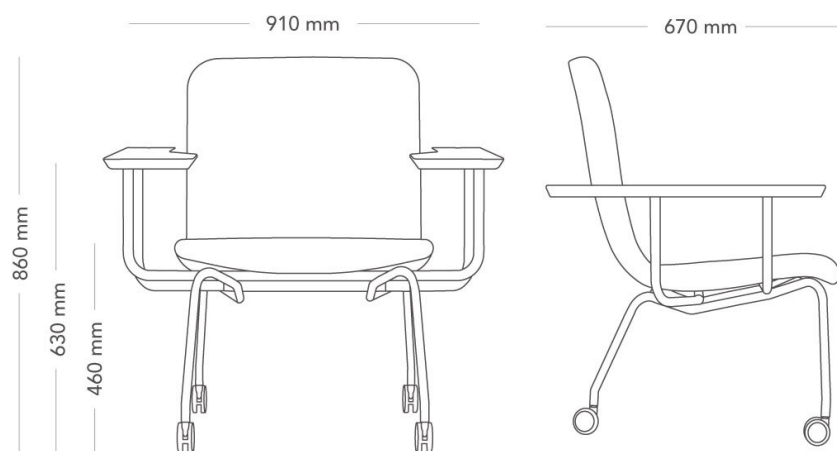

1-seater, four-leg frame with castors.

MODEL	1-seater	
VARIANTS	<ul style="list-style-type: none"> – Without armrests – With armrests – With screen 	
ACCESSORIES	– Alternative colours and materials	
DETAILS	– Front castors have brakes.	
CONSTRUCTION	<p>Molded wood seat shell with foam padding. 22 mm steel tube frame, with castors. Armrest as option, with 22 mm steel tube frame, and top with 22 mm MDF core, and beveled edge. Surface coating in different materials, thickness 0.2-2 mm depending on material choice. Upholstered screens as option, made from wood-fiber board with polyethylene surface, foam padding. Fastened with 4 mm sheet-steel brackets.</p>	
DIMENSIONS	Height: 860 mm Depth: 670 mm Sit depth: 440 mm	Width: 670 mm Seat height: 460 mm
WEIGHT	10.9 kg	
TESTED	EN 16139:2013	
GUARANTEE	5 years	

1-seater, four-leg frame with castors.

MODEL	1-seater	
VARIANTS	<ul style="list-style-type: none"> – Without armrests – With armrests – With screen 	
ACCESSORIES	– Alternative colours and materials	
DETAILS	– Front castors have brakes.	
CONSTRUCTION	<p>Molded wood seat shell with foam padding. 22 mm steel tube frame, with castors. Armrest as option, with 22 mm steel tube frame, and top with 22 mm MDF core, and beveled edge. Surface coating in different materials, thickness 0.2-2 mm depending on material choice. Upholstered screens as option, made from wood-fiber board with polyethylene surface, foam padding. Fastened with 4 mm sheet-steel brackets.</p>	
DIMENSIONS	Height: 860 mm Depth: 670 mm Sit depth: 440 mm	Width: 910 mm Seat height: 460 mm
WEIGHT	17.3 kg	
TESTED	EN 16139:2013	
GUARANTEE	5 years	