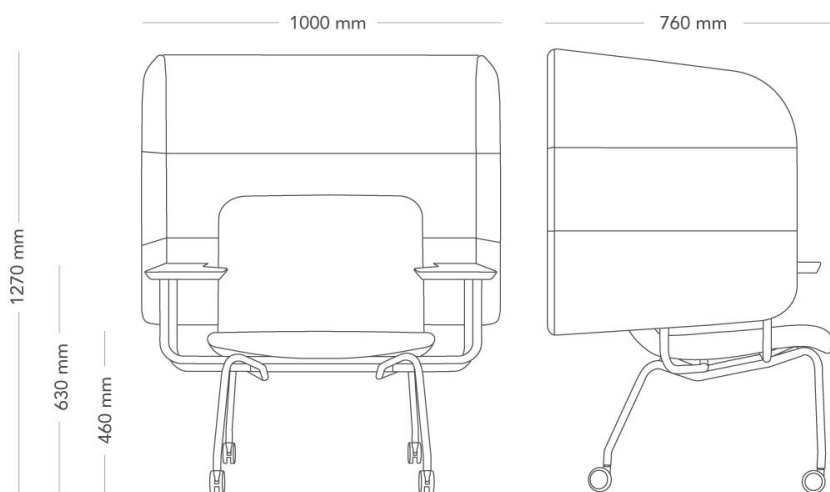

1-seater, four-leg frame with castors.

MODEL	1-seater	
VARIANTS	<ul style="list-style-type: none"> – Without armrests – With armrests – With screen 	
ACCESSORIES	– Alternative colours and materials	
DETAILS	– Front castors have brakes.	
CONSTRUCTION	<p>Molded wood seat shell with foam padding. 22 mm steel tube frame, with castors. Armrest as option, with 22 mm steel tube frame, and top with 22 mm MDF core, and beveled edge. Surface coating in different materials, thickness 0.2-2 mm depending on material choice. Upholstered screens as option, made from wood-fiber board with polyethylene surface, foam padding. Fastened with 4 mm sheet-steel brackets.</p>	
DIMENSIONS	Height: 860 mm Depth: 670 mm Sit depth: 440 mm	Width: 910 mm Seat height: 460 mm
WEIGHT	17.3 kg	
TESTED	EN 16139:2013	
GUARANTEE	5 years	

1-seater, four-leg frame with castors.

MODEL	1-seater	
VARIANTS	<ul style="list-style-type: none"> – Without armrests – With armrests – With screen 	
ACCESSORIES	<ul style="list-style-type: none"> – Alternative colours and materials 	
DETAILS	<ul style="list-style-type: none"> – Front castors have brakes. 	
CONSTRUCTION	<p>Molded wood seat shell with foam padding. 22 mm steel tube frame, with castors. Armrest as option, with 22 mm steel tube frame, and top with 22 mm MDF core, and beveled edge. Surface coating in different materials, thickness 0.2-2 mm depending on material choice. Upholstered screens as option, made from wood-fiber board with polyethylene surface, foam padding. Fastened with 4 mm sheet-steel brackets.</p>	
DIMENSIONS	Height: 1270 mm Depth: 670 mm Sit depth: 440 mm	Width: 1000 mm Seat height: 460 mm
WEIGHT	26.7 kg	
TESTED	EN 16139:2013	
GUARANTEE	5 years	