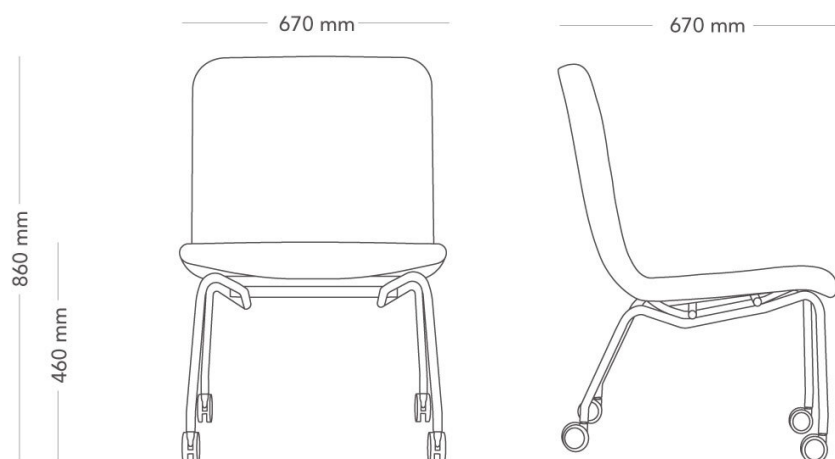

1-seater, four-leg frame with castors.

MODEL	1-seater	
VARIANTS	<ul style="list-style-type: none"> – Without armrests – With armrests – With screen 	
ACCESSORIES	– Alternative colours and materials	
DETAILS	– Front castors have brakes.	
CONSTRUCTION	<p>Molded wood seat shell with foam padding. 22 mm steel tube frame, with castors. Armrest as option, with 22 mm steel tube frame, and top with 22 mm MDF core, and beveled edge. Surface coating in different materials, thickness 0.2-2 mm depending on material choice. Upholstered screens as option, made from wood-fiber board with polyethylene surface, foam padding. Fastened with 4 mm sheet-steel brackets.</p>	
DIMENSIONS	Height: 860 mm Depth: 670 mm Sit depth: 440 mm	Width: 670 mm Seat height: 460 mm
WEIGHT	10.9 kg	
TESTED	EN 16139:2013	
GUARANTEE	5 years	

1-seater, four-leg frame with castors.

MODEL	1-seater	
VARIANTS	<ul style="list-style-type: none"> – Without armrests – With armrests – With screen 	
ACCESSORIES	– Alternative colours and materials	
DETAILS	– Front castors have brakes.	
CONSTRUCTION	<p>Molded wood seat shell with foam padding. 22 mm steel tube frame, with castors. Armrest as option, with 22 mm steel tube frame, and top with 22 mm MDF core, and beveled edge. Surface coating in different materials, thickness 0.2-2 mm depending on material choice. Upholstered screens as option, made from wood-fiber board with polyethylene surface, foam padding. Fastened with 4 mm sheet-steel brackets.</p>	
DIMENSIONS	Height: 860 mm Depth: 670 mm Sit depth: 440 mm	Width: 910 mm Seat height: 460 mm
WEIGHT	17.3 kg	
TESTED	EN 16139:2013	
GUARANTEE	5 years	