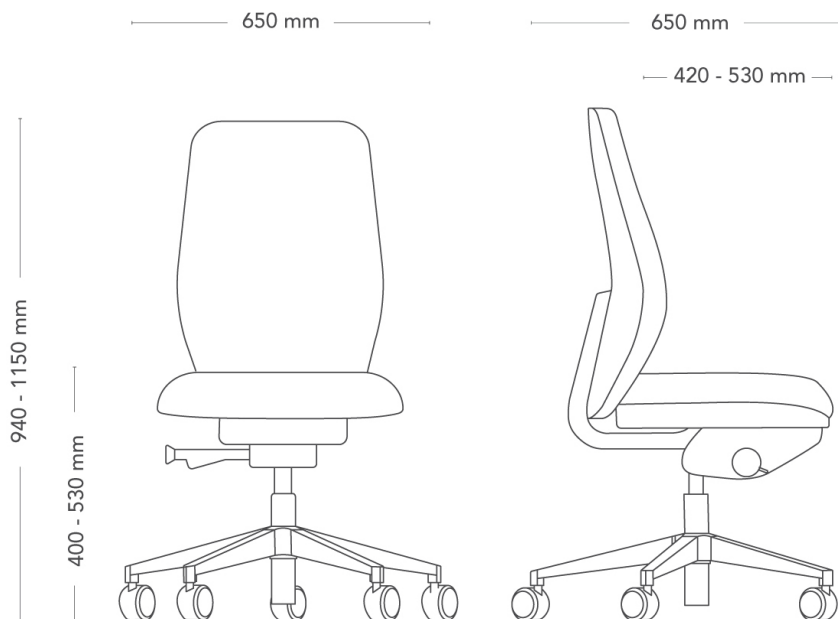

MODEL	Savo Soul meeting chair	
VARIANTS	– Mesh back – Seat Medium	– Back 50 – Seat Small
ACCESSORIES	– Metal armrests – Options for castors	
CONSTRUCTION	Black back, with frame and J-bar in recycled plastic and cold foam (upholstered back). White back, with frame and J-bar in plastic and cold foam (upholstered back). Seat frame in plastic, with cold foam padding. Mechanism in cast recycled aluminium. Height-adjustable gas lift in steel. Black 5-star swivel base, in cast recycled plastic or recycled aluminium, with castors Ø 60 mm. White 5-star swivel base, in cast plastic, with castors Ø 60 mm. (option) Polished 5-star swivel base, in cast recycled aluminium. Armrests (option), in black injection-moulded recycled plastic or white injection-moulded plastic. Headrest (option), with frame in black recycled plastic and cold foam padding, or white with frame in plastic and cold foam padding.	
DIMENSIONS	Height: 940-1150 mm Depth: 650 mm Seat depth: 490 mm Backrest W: 420 mm Base diameter: 710 mm	Width: 650 mm Seat height (with load): 400-530 mm Seat width: 450 mm Backrest H: 590 mm