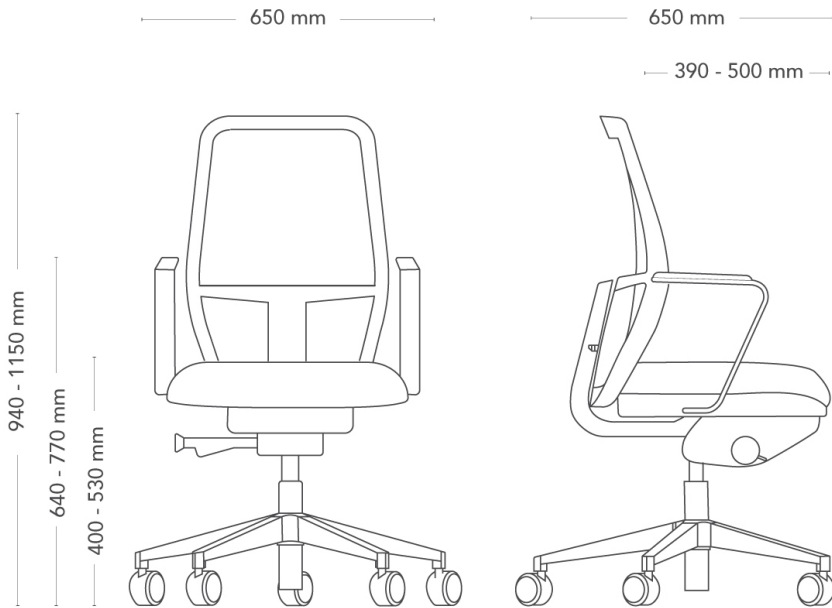

Savo Soul

SAVO SOUL CONFERENCE MESH BACK WITH ARMRESTS

Soul meeting chair / conference chair with stylish metal armrests. Soul suits many different users because the chair's settings are automatic and follow the body's natural movements. Soul with metal armrest adds adds a sophisticated style to the meeting room.

MODEL	Savo Soul meeting chair	
VARIANTS	– Mesh back – Seat Medium	– Back 50 – Seat Small
ACCESSORIES	– Metal armrests – Options for castors	
CONSTRUCTION	Black back, with frame and J-bar in recycled plastic and cold foam (upholstered back). White back, with frame and J-bar in plastic and cold foam (upholstered back). Seat frame in plastic, with cold foam padding. Mechanism in cast recycled aluminium. Height-adjustable gas lift in steel. Black 5-star swivel base, in cast recycled plastic or recycled aluminium, with castors Ø 60 mm. White 5-star swivel base, in cast plastic, with castors Ø 60 mm. (option) Polished 5-star swivel base, in cast recycled aluminium. Armrests (option), in black injection-moulded recycled plastic or white injection-moulded plastic. Headrest (option), with frame in black recycled plastic and cold foam padding, or white with frame in plastic and cold foam padding.	
DIMENSIONS	Height: 940-1150 mm Depth: 650 mm Total height armrest: 640-770 mm	Width: 650 mm Seat height (with load): 400-530 mm Base diameter: 710 mm
TESTED	EN1335- 1, -2:2018, EN1728