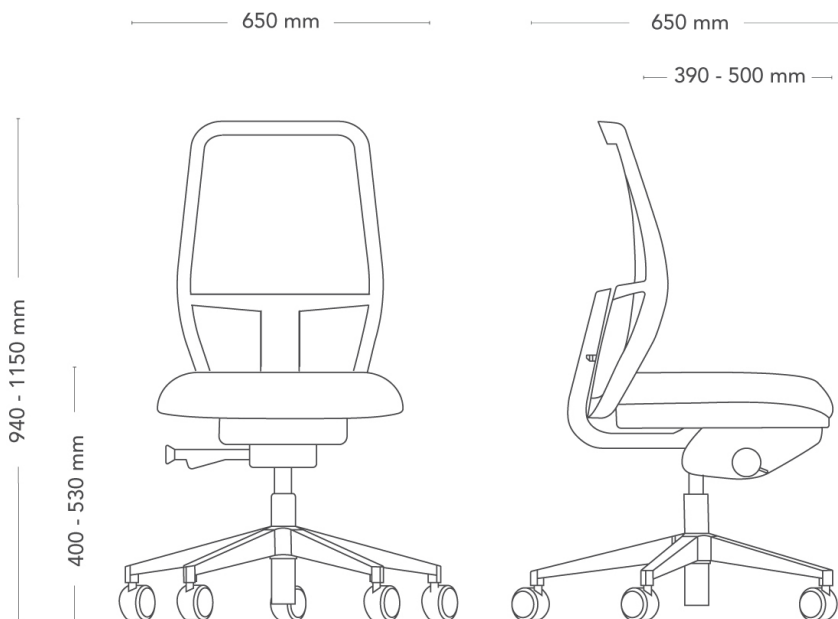

Savo Soul

SAVO SOUL CONFERENCE MESH, BLACK

Soul meeting chair / conference chair with stylish metal armrests. Soul suits many different users because the chair's settings are automatic and follow the body's natural movements. Soul with metal armrest adds adds a sophisticated style to the meeting room.

MODEL	Savo Soul meeting chair	
VARIANTS	– Mesh back – Seat Medium	– Back 50 – Seat Small
ACCESSORIES	– Metal armrests – Options for castors	
CONSTRUCTION	Black back, with frame and J-bar in recycled plastic and cold foam (upholstered back). White back, with frame and J-bar in plastic and cold foam (upholstered back). Seat frame in plastic, with cold foam padding. Mechanism in cast recycled aluminium. Height-adjustable gas lift in steel. Black 5-star swivel base, in cast recycled plastic or recycled aluminium, with castors Ø 60 mm. White 5-star swivel base, in cast plastic, with castors Ø 60 mm. (option) Polished 5-star swivel base, in cast recycled aluminium. Armrests (option), in black injection-moulded recycled plastic or white injection-moulded plastic. Headrest (option), with frame in black recycled plastic and cold foam padding, or white with frame in plastic and cold foam padding.	
DIMENSIONS	Height: 940-1150 mm Depth: 650 mm Backrest W: 420 mm Base diameter: 710 mm	Width: 650 mm Seat height (with load): 400-530 mm Backrest H: 590 mm
TESTED	EN1335- 1, -2:2018, EN1728