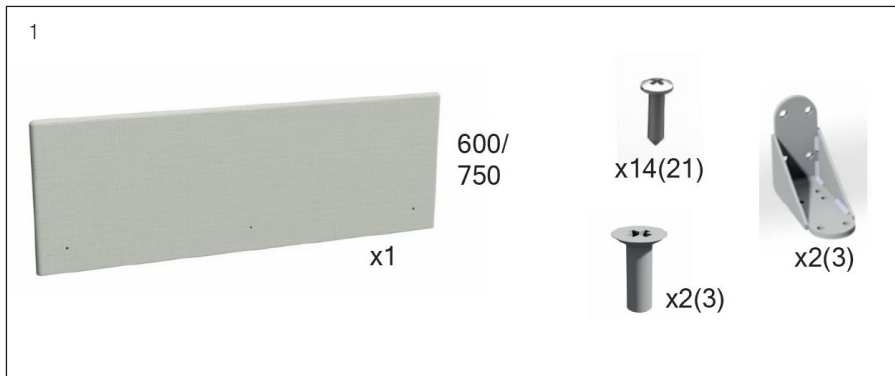

# EFG TAB

Assembly instructions

[www.efg.info](http://www.efg.info)

141008 / Art.no. 039093. Produced by: EFG. Market support.

800x600/750 - 2 brackets + 14 wooden screws + 2 M screws + assembly instr.  
 900x600/750 - 2 brackets + 14 wooden screws + 2 M screws + assembly instr.  
 1000x600/750 - 2 brackets + 14 wooden screws + 2 M screws + assembly instr.  
 1200x600/750 - 2 brackets + 14 wooden screws + 2 M screws + assembly instr.  
 1400x600/750 - 2 brackets + 14 wooden screws + 2 M screws + assembly instr.  
 1600x600/750 - 2 brackets + 14 wooden screws + 2 m screws + assembly instr.  
 1800x600/750 - 3 brackets + 21 wooden screws + 3 M screws + assembly instr.  
 2000x600/750 - 3 brackets + 21 wooden screws + 3 M screws + assembly instr.