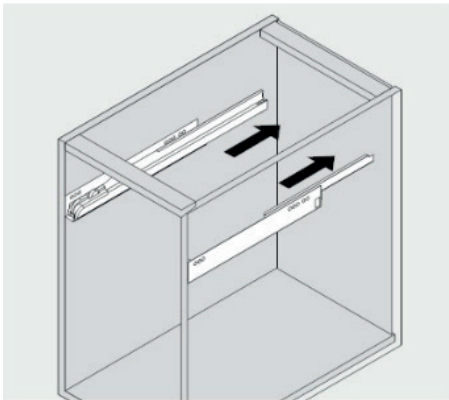

For more information,
please visit www.efg.info

Installation of Drawers in Cabinet.

Dismantling of Drawers in Cabinet.

Adjustment sideways to the right, 1 mm.

Adjustment sideways to the left, 1 mm.

Height adjustment, +/- 2 mm.

Djupjustering – TIP-ON BLUMOTION

ONLY ON PUSH-TO OPEN

Depth adjustment of the drawer are found under the drawer. The wheels are colored in orange.

The product contains one or more of following materials:
Wood, metal, plastic.