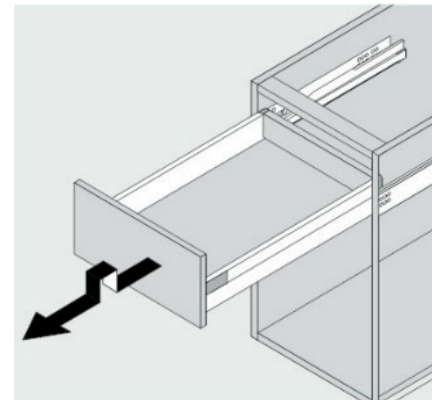

For more information,
please visit www.efg.info

Installation of Drawers in Cabinet.

Dismantling of Drawers in Cabinet.

Adjustment sideways to the right, 1 mm.

Adjustment sideways to the left, 1 mm.

Height adjustment, +/- 2 mm.

Djupjustering – TIP-ON BLUMOTION

ONLY ON PUSH-TO OPEN

Depth adjustment of the drawer are found under the drawer. The wheels are colored in orange.

The product contains one or more of following materials:
Wood, metal, plastic.