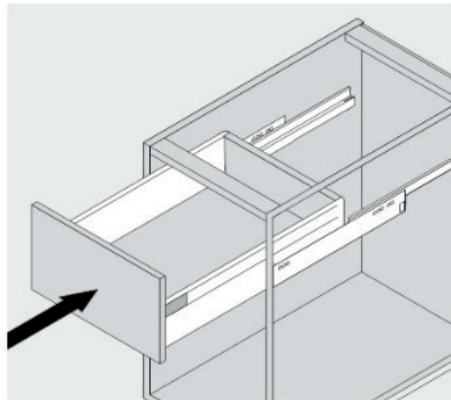

For more information,
please visit www.efg.info

Installation of Drawers in Cabinet.

Dismantling of Drawers in Cabinet.

Adjustment sideways to the right, 1 mm.

Adjustment sideways to the left, 1 mm.

Height adjustment, +/- 2 mm.

Djupjustering – TIP-ON BLUMOTION

ONLY ON PUSH-TO OPEN

Depth adjustment of the drawer are found under the drawer. The wheels are colored in orange.

The product contains one or more of following materials:
Wood, metal, plastic.