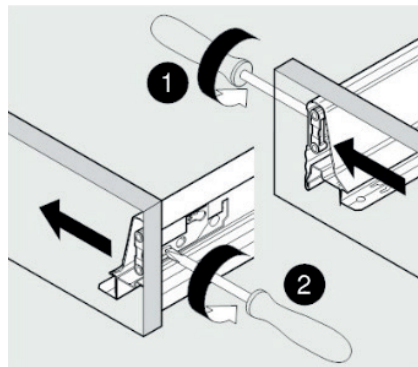

For more information,
please visit www.efg.info

Installation of Drawers in Cabinet.

Dismantling of Drawers in Cabinet.

Adjustment sideways to the right, 1 mm.

Adjustment sideways to the left, 1 mm.

Height adjustment, +/- 2 mm.

Djupjustering – TIP-ON BLUMOTION

ONLY ON PUSH-TO OPEN

Depth adjustment of the drawer are found under the drawer. The wheels are colored in orange.

The product contains one or more of following materials:
Wood, metal, plastic.