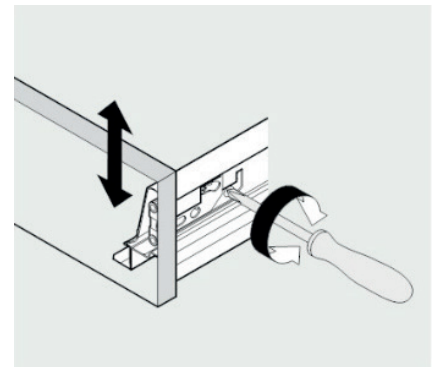

For more information,
please visit www.efg.info

Installation of Drawers in Cabinet.

Dismantling of Drawers in Cabinet.

Adjustment sideways to the right, 1 mm.

Adjustment sideways to the left, 1 mm.

Height adjustment, +/- 2 mm.

Djupjustering – TIP-ON BLUMOTION

ONLY ON PUSH-TO OPEN

Depth adjustment of the drawer are found under the drawer. The wheels are colored in orange.

The product contains one or more of following materials:
Wood, metal, plastic.