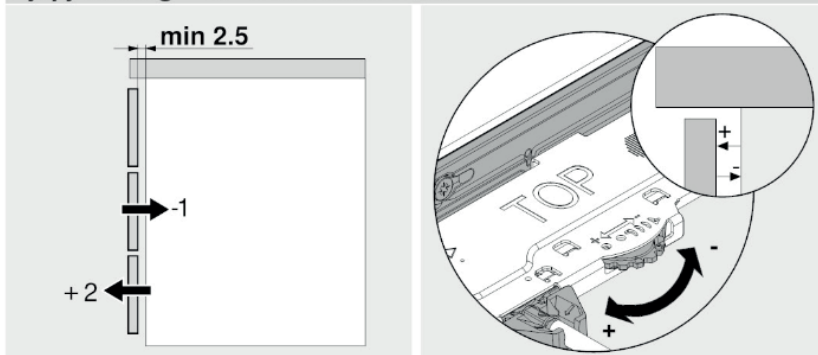

For more information,
please visit www.efg.info

Installation of Drawers in Cabinet.

Dismantling of Drawers in Cabinet.

Adjustment sideways to the right, 1 mm.

Adjustment sideways to the left, 1 mm.

Height adjustment, +/- 2 mm.

Djupjustering – TIP-ON BLUMOTION

ONLY ON PUSH-TO OPEN

Depth adjustment of the drawer are found under the drawer. The wheels are colored in orange.

The product contains one or more of following materials:
Wood, metal, plastic.