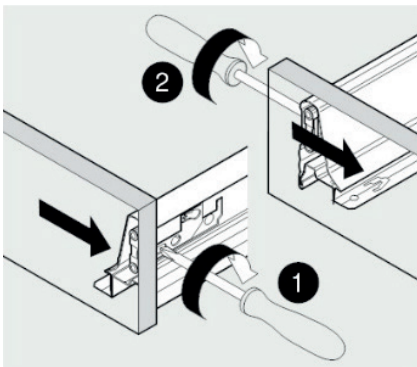

For more information,
please visit www.efg.info

Installation of Drawers in Cabinet.

Dismantling of Drawers in Cabinet.

Adjustment sideways to the right, 1 mm.

Adjustment sideways to the left, 1 mm.

Height adjustment, +/- 2 mm.

Djupjustering – TIP-ON BLUMOTION

ONLY ON PUSH-TO OPEN

Depth adjustment of the drawer are found under the drawer. The wheels are colored in orange.

The product contains one or more of following materials:
Wood, metal, plastic.