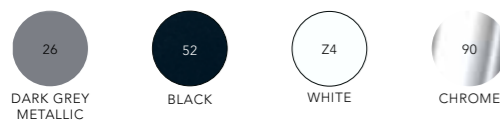

EFG CHAT

EFG Chat is a wide family of pillar-stand tables for communication, small talk and informal meetings in common areas such as cafeterias, canteens, meeting rooms, the lobby or lounge. EFG Chat is flexible and easy to work with in many areas of the workspace and the tables are available in many different versions, low to high, and in choices of materials and colours.

- Table heights: 520, 600, 720, 910 and 1100 mm.

FRAME FINISHES

EDGES

STRAIGHT EDGE

DEPTH 700 MM	• 700 •	• 1200 •	• 1400 •	• 1600 •	
	TCH727070 H:720 TCH917070 H:910 TCH117070 H:1100	TCH721270 H:720 TCH911270 H:910 TCH111270 H:1100	TCH721470 H:720 TCH911470 H:910 TCH111470 H:1100	TCH721670 H:720 TCH911670 H:910 TCH111670 H:1100	
DEPTH 800 MM	• 800 •	• 1200 •	• 1400 •	• 1600 •	• 1800 •
	TCH728080 H:720	TCH721280 H:720 TCH911280 H:910 TCH111280 H:1100	TCH721480 H:720 TCH911480 H:910 TCH111480 H:1100	TCH721680 H:720 TCH911680 H:910 TCH111680 H:1100	TCH721880 H:720 TCH911880 H:910 TCH111880 H:1100