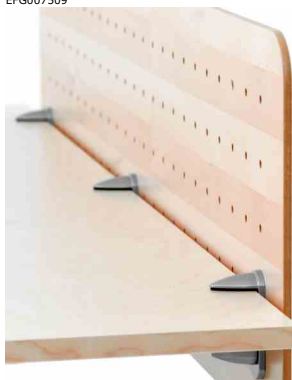

## Dot Desk screen/Modesty panel

Dot is available both as desk screen and as modesty panel and is made of perforated wood. The screens and panels have modern design and are efficient as dividers.

- Dot is available in two different heights and in a number of different widths.
- Birch and beech natural, lacquered in white (T0), grey structure (T2) or black structure (T4).
- Metal parts lacquered in dark grey metallic structure (26) or black structure (24).
- The screens or panels are mounted on table top or on frame.
- Brackets are included.
- Practical accessories: Accessory tray, pencil holder and A4-shelf.

EFG005545

V19B23 - Modesty panel lacquered in dark grey.

EFG007509

V29B09 - Desk screen in natural birch.

EFG012056

Desk screen lacquered in white (T0).