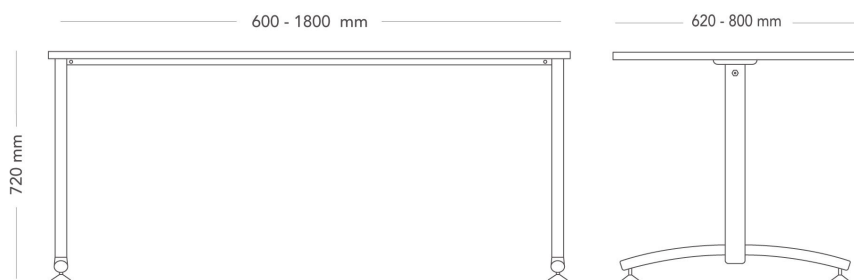

Avec

TABLE

Avec consists of a family of simple, stylish meeting tables. The table tops come in various shapes and sizes making Avec suitable for all kinds of environments. Some of the tables are foldable which is perfect for canteens and education areas where the need is there to rearrange from time to time and stack tables easily for short periods.

Stationary and folding models. Rectangular tops L 600-1800 mm, W 620 - 900 mm. Round tops Ø700 - 1200 mm.

MODEL	Table	
VARIANTS	<ul style="list-style-type: none"> - Stationary frame - Foldable frame 	
ACCESSORIES	- Power and cable management	
CONSTRUCTION	Steel-tube leg frame, legs in different diameters. Plastic adjustable feet, range 15 mm. Table top with straight edge of 22 mm core in wood fiber material. Surface coating 0.2-2 mm depending on material choice.	
DIMENSIONS	Height: 720 mm Width: 620 - 800 mm	Length: 600 - 1800 mm Ø: 700 - 1200 mm
WEIGHT	20 - 26 kg	
TESTED	EN 15372, EN1730	
GUARANTEE	5 years	