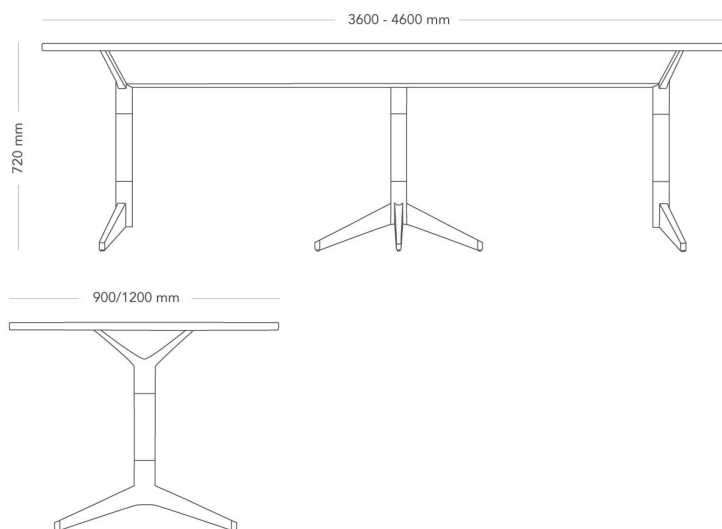

MODEL Table with cable management

VARIANTS -  
-

ACCESSORIES - Power and cable management

CONSTRUCTION

DIMENSIONS Height: 720 mm  
Length: 1400 - 2800 mm  
Width: 900/1200 mm

WEIGHT 40 - 70 kg

TESTED

GUARANTEE

# HideTech

TABLE, BEVELED EDGES (H), LACQUERED FRAME

HideTech is a family of tables designed for the modern workplace where an increasingly large part of the work is done in the form of meetings. EFG HideTech is available with technology hidden inside the table but easily accessed from the desktop via the next generation of cable management. EFG HideTech is a new way of thinking.

MODEL Table with cable management

VARIANTS -  
-

ACCESSORIES - Power and cable management

CONSTRUCTION

DIMENSIONS  
Height: 720 mm  
Length: 3600 - 4600 mm  
Width: 900/1200 mm

WEIGHT 100 - 112 kg

TESTED

GUARANTEE

---

DIMENSIONS Height: 720 mm  
Length: 5400 mm  
Width: 1200 mm

---

WEIGHT 133 kg

---

TESTED

---

GUARANTEE