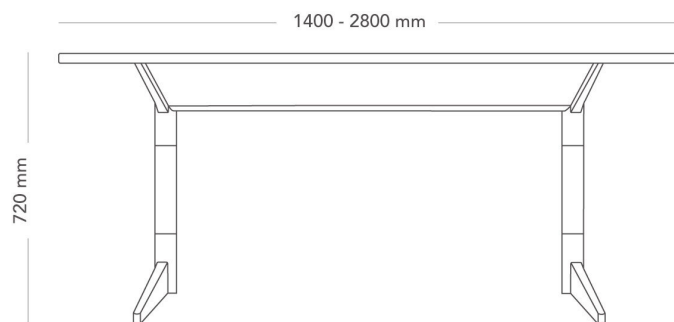

# HideTech

TABLE, STRAIGHT EDGES (S), WITH CUTOUTS FOR ACCESSORIES, LACQUERED FRAME

HideTech is a family of tables designed for the modern workplace where an increasingly large part of the work is done in the form of meetings. EFG HideTech is available with technology hidden inside the table but easily accessed from the desktop via the next generation of cable management. EFG HideTech is a new way of thinking.

MODEL Table with cable management

VARIANTS -  
-

ACCESSORIES - Power and cable management

CONSTRUCTION

DIMENSIONS Height: 720 mm  
Length: 1400 - 2800 mm  
Width: 900/1200 mm

WEIGHT 40 - 70 kg

TESTED

GUARANTEE

MODEL Table with cable management

VARIANTS -  
-

ACCESSORIES - Power and cable management

CONSTRUCTION

DIMENSIONS  
Height: 720 mm  
Length: 3600 - 4600 mm  
Width: 900/1200 mm

WEIGHT 100 - 112 kg

TESTED

GUARANTEE

---

DIMENSIONS Height: 720 mm  
Length: 5400 mm  
Width: 1200 mm

---

WEIGHT 133 kg

---

TESTED

---

GUARANTEE