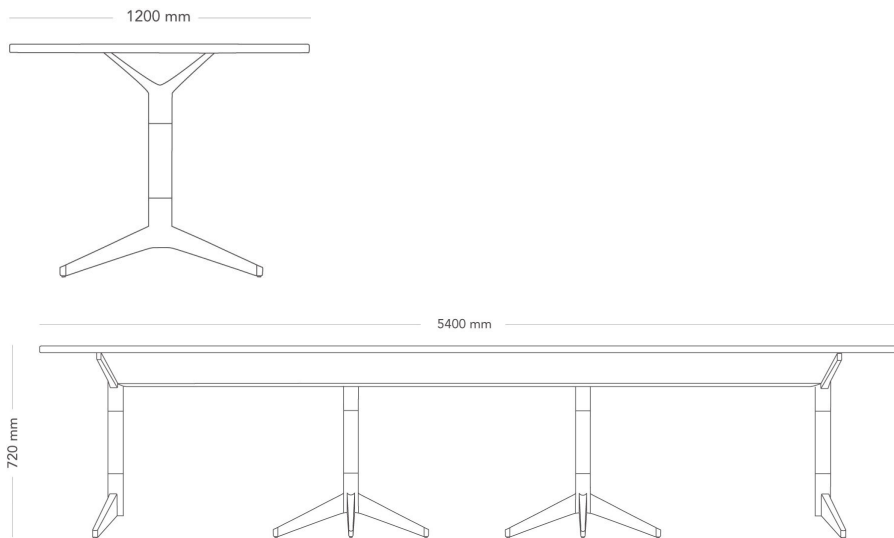

MODEL Table with cable management

VARIANTS -  
-

ACCESSORIES - Power and cable management

CONSTRUCTION

DIMENSIONS Height: 720 mm  
Length: 1400 - 2800 mm  
Width: 900/1200 mm

WEIGHT 40 - 70 kg

TESTED

GUARANTEE

MODEL Table with cable management

VARIANTS -  
-

ACCESSORIES - Power and cable management

CONSTRUCTION

DIMENSIONS  
Height: 720 mm  
Length: 3600 - 4600 mm  
Width: 900/1200 mm

WEIGHT 100 - 112 kg

TESTED

GUARANTEE

# HideTech

TABLE, STRAIGHT EDGES (S), CUTOUTS FOR ACCESSORIES, FRAME IN POLISHED ALUMINIUM

HideTech is a family of tables designed for the modern workplace where an increasingly large part of the work is done in the form of meetings. EFG HideTech is available with technology hidden inside the table but easily accessed from the desktop via the next generation of cable management. EFG HideTech is a new way of thinking.

---

DIMENSIONS Height: 720 mm  
Length: 5400 mm  
Width: 1200 mm

---

WEIGHT 133 kg

---

TESTED

---

GUARANTEE