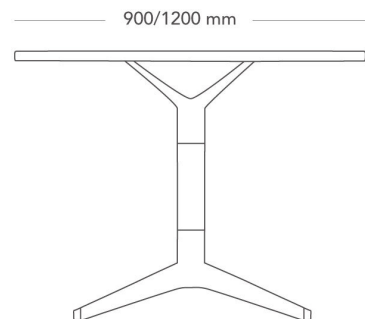

# HideTech

TABLE, STRAIGHT EDGES (S), WITH CUTOUTS FOR ACCESSORIES, LACQUERED FRAME

HideTech is a family of tables designed for the modern workplace where an increasingly large part of the work is done in the form of meetings. EFG HideTech is available with technology hidden inside the table but easily accessed from the desktop via the next generation of cable management. EFG HideTech is a new way of thinking.

MODEL Table with cable management

VARIANTS -  
-

ACCESSORIES - Power and cable management

CONSTRUCTION

DIMENSIONS Height: 720 mm  
Length: 1400 - 2800 mm  
Width: 900/1200 mm

WEIGHT 40 - 70 kg

TESTED

GUARANTEE

MODEL Table with cable management

VARIANTS -  
-

ACCESSORIES - Power and cable management

CONSTRUCTION

DIMENSIONS  
Height: 720 mm  
Length: 3600 - 4600 mm  
Width: 900/1200 mm

WEIGHT 100 - 112 kg

TESTED

GUARANTEE

---

DIMENSIONS Height: 720 mm  
Length: 5400 mm  
Width: 1200 mm

---

WEIGHT 133 kg

---

TESTED

---

GUARANTEE