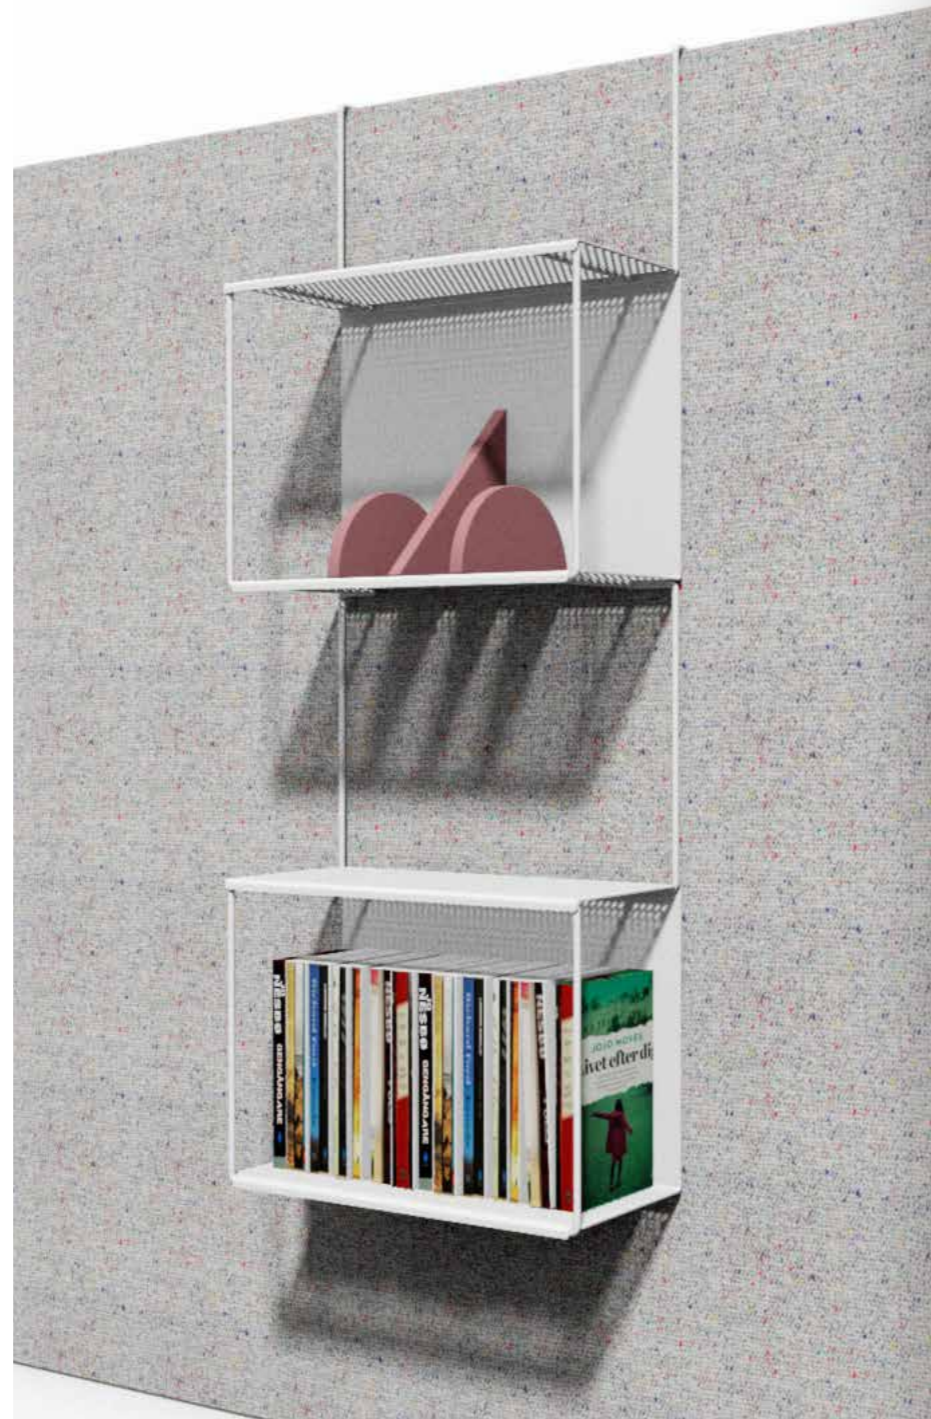

ACCESSORIES THAT COMPLETE YOUR WORKPLACE

To guide you through the EFG Add assortment, we've created three sub categories of accessories, all with an efficient and structured workplace in mind.

ASSORTMENT KIT

WELCOMING features all of the accessories necessary to get your workstation up and running. **SHARING** is a set of accessories that facilitate the use of common office areas where people gather to share thoughts and know-how. **ORGANIZING** contains the basic accessories you need to get your workstation organized.

WELCOMING KIT

EFG ADD COAT HANGER KIT ROUND OR SQUARE
EFG Add Base
2 x EFG Add Coat Hanger
4 x EFG Add Hook

EFG ADD MIRROR KIT ROUND OR SQUARE
EFG Add Base
EFG Add Mirror
EFG Add Hook

EFG ADD NAMETAG KIT ROUND OR SQUARE
5 x EFG Add Nametag

EFG ADD HOOK KIT
8 x EFG Add Hook
EFG Add Base

SHARING KIT

EFG ADD NOTEBOARD KIT ROUND OR SQUARE
EFG Add Base
EFG Add Noteboard
Whiteboard Pen Kit

EFG ADD MAGAZINE HOLDER KIT ROUND OR SQUARE
EFG Add Base
4 x EFG Add Magazine Holder
4 x EFG Add Hook

EFG ADD SHELF KIT
EFG Add Shelf
EFG Add Geometrics

ORGANIZING KIT

EFG ADD MEMO KIT ROUND OR SQUARE
EFG Add Base
EFG Add Memo
EFG Add Hook
EFG Add Pentray
Whiteboard Pen Kit
EFG Add Pin Kit

EFG ADD PAPER KIT ROUND OR SQUARE
EFG Add Base
EFG Add Holder
EFG Add Hook
EFG Add Pentray

EFG ADD BUTLER KIT
EFG Add Butler
EFG Add Geometrics

EFG ADD STACK KIT

EFG ADD CABELTRAY
EFG Add Cabletray