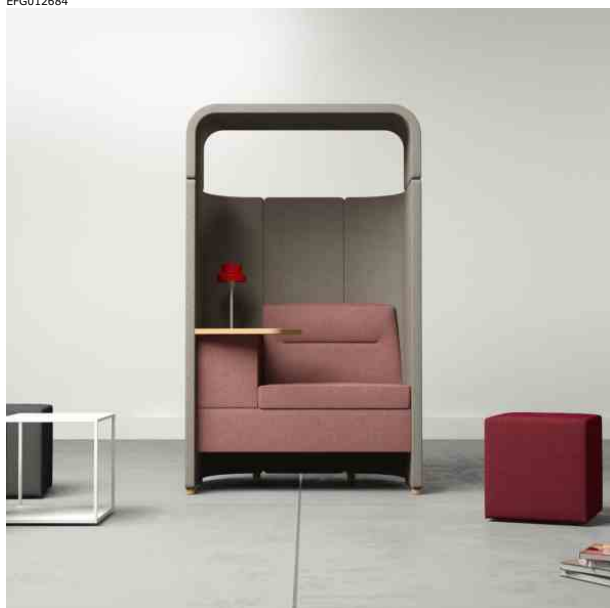

SURROUND US SOFA:

- Booths prepared for sofa. With or without roof.
- Article numbers: SURLS460, SURLS460R (R=roof).
- Sofa 2 seater with table on the right and left. With or without electricity, and with or without lamp.
- The lamp from Ateljé Lyktan is inspired by the 60's classic "Bumling".
- Sofa 3 seater with two pillows. With or without electricity.

SURROUND US MEETING L:

- Meeting room with 4 shelves in ash white 2% (A2) or white MFC (MV), placed in each corner.
- Article numbers: SURMEETL.
- EFG Add monitor holder as addition. Art.no: ADDMONSK

SURROUND US MEETING S:

- Meeting room with table, incl. 3 power outlets, prepared for two couches. With or without roof.
- Article numbers: SURMEETS, SURMEETSR (R=roof).
- Frame lacquered in dark gray metallic structure (26), black (52), white (53) or chrome (90).
- 2 x 3 seater sofa with two pillows.
- EFG Add monitor holder as addition. Art.no: ADDMONSK

EFG013158

Surround Us, Sofa

EFG012684

Surround Me, Symmetric: 1 seater sofa, writing board and roof, incl. electricity and lamp.

EFG012574

Surround Me, workplace with electricity and lamp.

EFG012947

Surround Us, Meeting room S. With two 3 seater sofa and table.