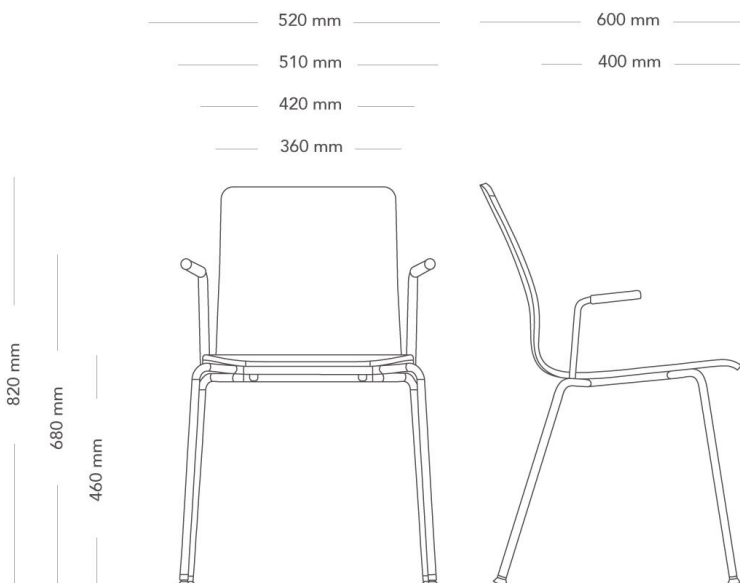

Nova

CHAIR WITH METAL FOUR-LEG FRAME AND ARMRESTS

EFG Nova has a clean and timeless design suitable anywhere in the office where conversation and cooperation are in focus. This series of chairs are flexible and comes in many variations but they all have the same uniform expression. When you choose a chair from the EFG Nova family you are presented with a wide choice of standard colours, materials and seat shells that will help you create a truly personalized work environment. Stackable, linkable and suspendable.

Nova with a metal four-leg frame is the classic all-round chair for all spaces in the office.

MODEL	Chair with metal legs	
VARIANTS	<ul style="list-style-type: none"> – Plain seat shell – Fully upholstered – Armchair 	<ul style="list-style-type: none"> – Upholstered seat pad – Straight armrests
ACCESSORIES	<ul style="list-style-type: none"> – Alternative gliders 	
DETAILS	<ul style="list-style-type: none"> – Armrests with black rubber covering. – Stackable, 6 pcs. Chair with armrests is also suspendable on a table, 	
CONSTRUCTION	Molded seat shell in wood or laminate. Round steel legs Ø12 mm.	
DIMENSIONS	<ul style="list-style-type: none"> Height: 820 mm Depth: 510 mm Sit depth: 400 mm 	<ul style="list-style-type: none"> Width: 520 mm Seat height: 460 mm Total height armrest: 680 mm
WEIGHT	5.0 kg	
TESTED	EN 16139 level 1, EN 1728 & EN 1022	
GUARANTEE	5 years	