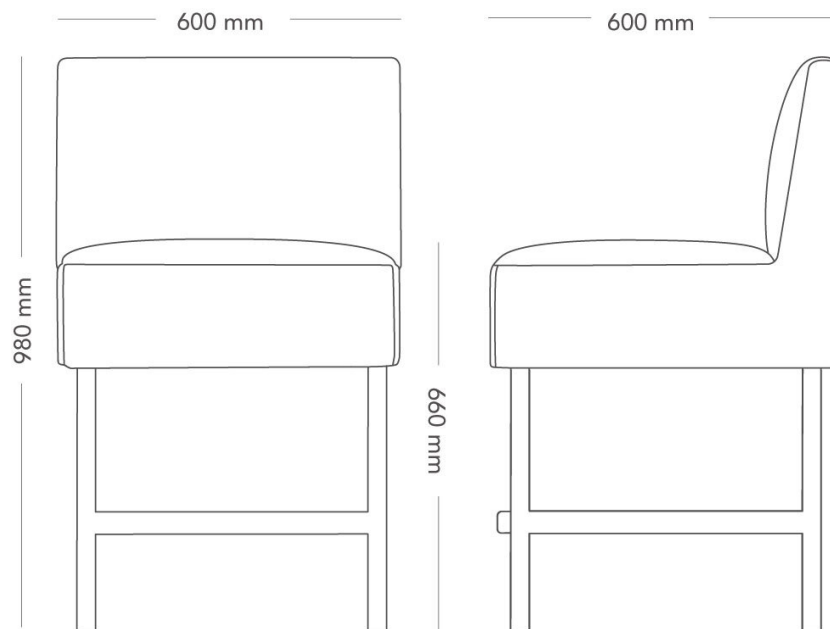

Mingle high armchair is a stylish chair for café or lounge spaces..

MODEL	Armchair	
VARIANTS	– Armrests	
ACCESSORIES	– Power and cable management	
DETAILS	– Upholstered in one or two colours of fabric. – Extra high armchair.	
CONSTRUCTION	PUR foam filling in upholstered parts. Straight, round metal legs, or alternatively round wooden legs.	
DIMENSIONS	Height: 980 mm Depth: 600 mm Seat depth: 460 mm	Width: 700 mm Seat height: 660 mm
WEIGHT	31.2 kg	
TESTED	EN 16139	
GUARANTEE	5 years	

Mingle high armchair is a stylish chair for café or lounge spaces..

MODEL	Armchair
VARIANTS	– Armrests
ACCESSORIES	– Power and cable management
DETAILS	– Upholstered in one or two colours of fabric. – Extra high armchair.
CONSTRUCTION	PUR foam filling in upholstered parts. Straight, round metal legs, or alternatively round wooden legs.
DIMENSIONS	Height: 980 mm Depth: 600 mm Seat depth: 460 mm Width: 600 mm Seat height: 660 mm
WEIGHT	18.2 kg
TESTED	EN 16139
GUARANTEE	5 years