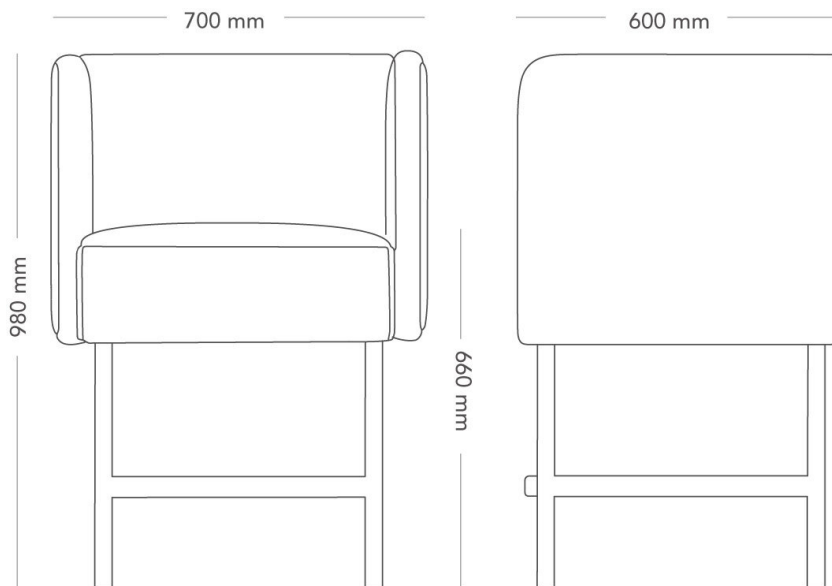

Mingle High

ARMCHAIR

Mingle High fits as a bar stool or sofa in restaurant environments or in the office at higher tables. Bench, armchair and sofa can be easily varied and combined into a personal solution.

Mingle high armchair is a stylish chair for café or lounge spaces..

MODEL	Armchair	
VARIANTS	– Armrests	
ACCESSORIES	– Power and cable management	
DETAILS	– Upholstered in one or two colours of fabric. – Extra high armchair.	
CONSTRUCTION	PUR foam filling in upholstered parts. Straight, round metal legs, or alternatively round wooden legs.	
DIMENSIONS	Height: 980 mm Depth: 600 mm Seat depth: 460 mm	Width: 700 mm Seat height: 660 mm
WEIGHT	31.2 kg	
TESTED	EN 16139	
GUARANTEE	5 years	

Mingle high armchair is a stylish chair for café or lounge spaces..

MODEL	Armchair
VARIANTS	– Armrests
ACCESSORIES	– Power and cable management
DETAILS	– Upholstered in one or two colours of fabric. – Extra high armchair.
CONSTRUCTION	PUR foam filling in upholstered parts. Straight, round metal legs, or alternatively round wooden legs.
DIMENSIONS	Height: 980 mm Depth: 600 mm Seat depth: 460 mm Width: 600 mm Seat height: 660 mm
WEIGHT	18.2 kg
TESTED	EN 16139
GUARANTEE	5 years