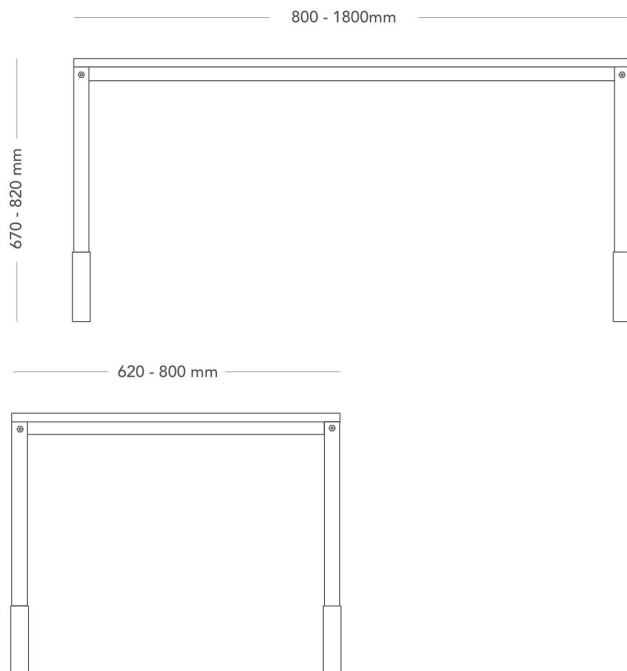

Team Pro

TABLE

Team Pro is a classic, clean and affordable 4-legged table that offers great flexibility. The tables are available as both freestanding individual desks or connect desks creating a bench configuration suitable to small areas, perfect for the modern office. The range is easy to assemble and reconfigure to suit your specific needs. Team Pro comes in a variety of table top shapes and sizes.

MODEL	Desk/meeting table
ACCESSORIES	– Power and cable management
CONSTRUCTION	Legs of steel tube Ø42 mm, with adjustable feet, height adjustability 250 mm. Adjustable table height 670-820 mm. Edges made of powder-coated steel profiles. Table top with straight edge and 22 mm core in wood fiber material. Surface coating 0.2-2 mm depending on material choice.
DIMENSIONS	Height: 670-820 mm Length: 800 mm Width: 620 mm
WEIGHT	18 - 35 kg
TESTED	EN 527-1 - 2, EN 15372
GUARANTEE	5 years