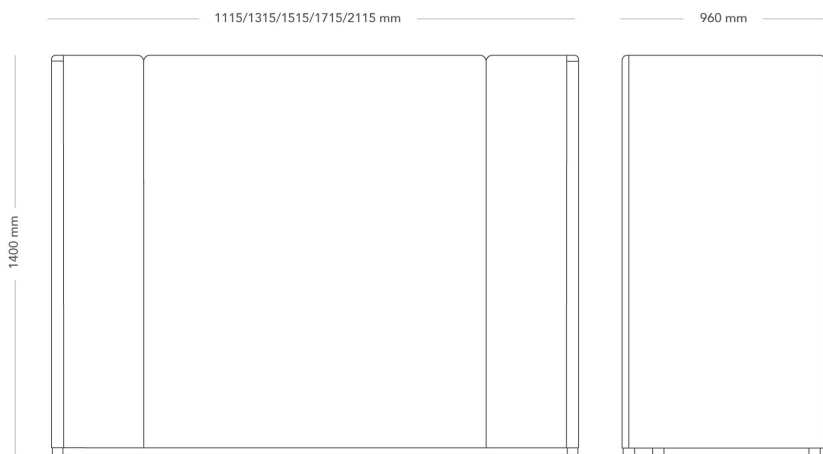

Pod Cube, desks sold separately

MODEL	Pods/workstations
VARIANTS	<ul style="list-style-type: none"> – Pod/workstation Cube – Pod/workstation Assymmetric
ACCESSORIES	<ul style="list-style-type: none"> – Table top – Power and cable management – Table lamp
CONSTRUCTION	Solid-wood and fiberboard frame, covered with cold foam and fabric. Solid wooden legs with plastic floor finish. Table top with straight edge has a 22 mm core in wood fiber material. Surface coating 0.2-2 mm depending on material choice.
DIMENSIONS	<p>Height: 1400 mm</p> <p>Width: 1115 - 2115 mm</p> <p>Depth: 960 mm</p>
WEIGHT	50 - 70 kg
TESTED	EN 1023-1-3, ISO 354, SS 25269, NT ACOU086
GUARANTEE	5 years

Pod assymetric, table tops as accessory

MODEL	Pods/workstations
VARIANTS	<ul style="list-style-type: none"> – Pod/workstation Cube – Pod/workstation Assymetric
ACCESSORIES	<ul style="list-style-type: none"> – Table top – Power and cable management – Table lamp
CONSTRUCTION	Solid-wood and fiberboard frame, covered with cold foam and fabric. Solid wooden legs with plastic floor finish. Table top with straight edge has a 22 mm core in wood fiber material. Surface coating 0.2-2 mm depending on material choice.
DIMENSIONS	<p>Height: 1400 mm</p> <p>Width: 1045/1240 mm</p> <p>Depth: 710/1220 mm</p>
WEIGHT	48.0 kg
TESTED	EN 1023-1-3, ISO 354, SS 25269, NT ACOU086
GUARANTEE	5 years