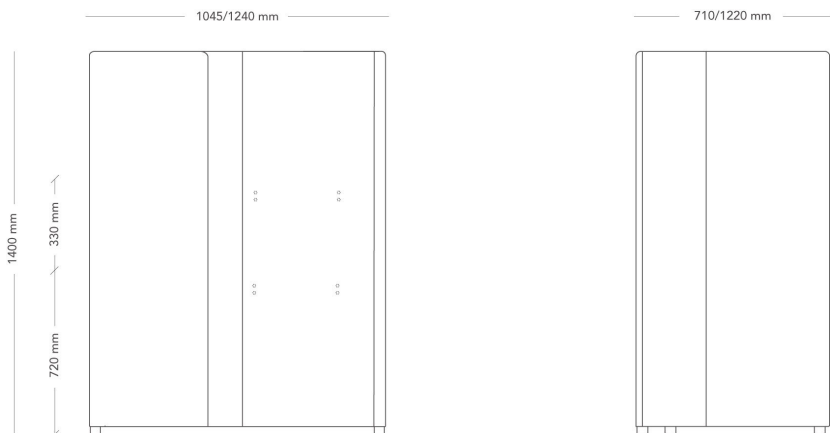

Pod Cube, desks sold separately

MODEL	Pods/workstations
VARIANTS	<ul style="list-style-type: none"> – Pod/workstation Cube – Pod/workstation Assymmetric
ACCESSORIES	<ul style="list-style-type: none"> – Table top – Power and cable management – Table lamp
CONSTRUCTION	Solid-wood and fiberboard frame, covered with cold foam and fabric. Solid wooden legs with plastic floor finish. Table top with straight edge has a 22 mm core in wood fiber material. Surface coating 0.2-2 mm depending on material choice.
DIMENSIONS	<p>Height: 1400 mm</p> <p>Width: 1115 - 2115 mm</p> <p>Depth: 960 mm</p>
WEIGHT	50 - 70 kg
TESTED	EN 1023-1-3, ISO 354, SS 25269, NT ACOU086
GUARANTEE	5 years

Pod assymetric, table tops as accessory

MODEL	Pods/workstations
VARIANTS	<ul style="list-style-type: none"> – Pod/workstation Cube – Pod/workstation Assymetric
ACCESSORIES	<ul style="list-style-type: none"> – Table top – Power and cable management – Table lamp
CONSTRUCTION	Solid-wood and fiberboard frame, covered with cold foam and fabric. Solid wooden legs with plastic floor finish. Table top with straight edge has a 22 mm core in wood fiber material. Surface coating 0.2-2 mm depending on material choice.
DIMENSIONS	<p>Height: 1400 mm</p> <p>Width: 1045/1240 mm</p> <p>Depth: 710/1220 mm</p>
WEIGHT	48.0 kg
TESTED	EN 1023-1-3, ISO 354, SS 25269, NT ACOU086
GUARANTEE	5 years