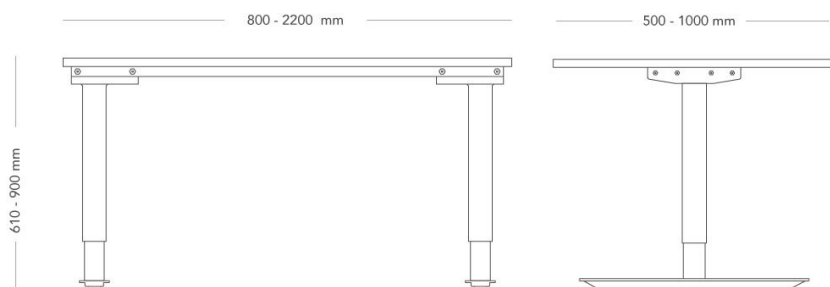

## STATIONARY DESK FRAME

Manual height adjustment

MODEL	Desk / meeting table
VARIANTS	<ul style="list-style-type: none"> <li>– For rectangular tops</li> <li>– For corner tops</li> <li>– For desk combinations</li> </ul>
ACCESSORIES	<ul style="list-style-type: none"> <li>– Power and cable management</li> <li>– Accessories for table screens</li> <li>– Table screen</li> </ul>
DETAILS	– Möbelfakta certified as conference table, top length 1400-2100 mm and width 900-1200 mm.
CONSTRUCTION	Manually adjustable frame with rectangular legs made of steel profile and T-foot made of sheet steel, with adjustable feet. Height adjustment 610-900 mm. Adjustable rims of powder-coated sheet steel that can be adjusted 1050-1930 mm, fits table tops 1200-2000 mm.
DIMENSIONS	Height: 610-900 mm
WEIGHT	30 kg
TESTED	EN 15372:2016, EN 1730:2012 nivå 3
GUARANTEE	5 years