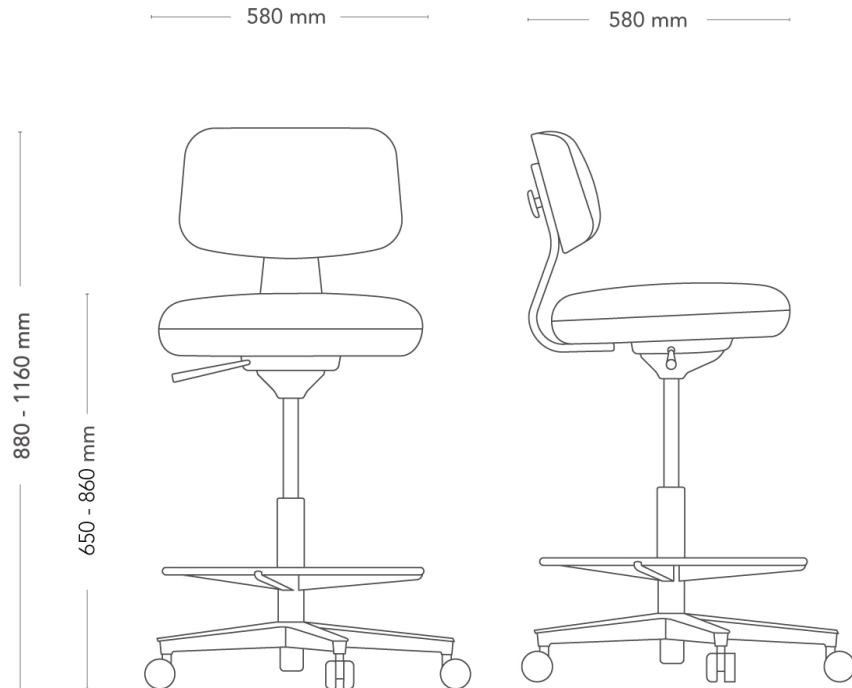

## OFFICE CHAIR, HIGH, WITH FOOT RING

Savo 360, designed by Olle Lundberg, is a game-changer in office chair design. The goal was to create a sustainable and intuitive office chair with a large amount of wood. The chair has a minimalist, Scandinavian design and has been developed with both the office and the home office in mind. The ergonomics are built-in through the flexibility of the wood, which provides immediate comfort.

reddot winner 2022

MÖBELFAKTA

GOOD  
DESIGN

---

DIMENSIONS	Height: 800-1160 mm Width: 580 mm Depth: 580 mm Seat height: 650 - 860 Seat height (with load)*: 580 - 790 mm Sit depth: 400 mm Seat, dimensions: Ø 430 mm Backrest, dimensions: 410 x 400 mm Swivel base diameter: 630 mm
------------	--

\* Seat height with load acc. to EN 1335-1:2020

---

WEIGHT	11,3 kg
TESTED	EN 16139/AC:2013 level 1, EN 1728
GUARANTEE	10 years

---

reddot winner 2022

MÖBELFAKTA