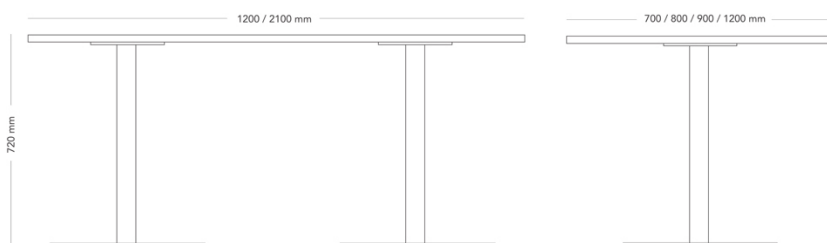

## PILLAR TABLE

Chat is a large table family of pillar tables for communication, small talk and informal meetings in common areas such as the cafeteria, dining room, meeting room, lobby or lounge. Chat is flexible and available in many versions, from low to high and with many choices when it comes to materials and colors.

Meeting- lounge- café table with pillar leg frame.

MODEL	Table with pillar frame	
VARIANTS	– Height 720 mm	
ACCESSORIES	– Power and cable management	
DETAILS	– Fixed heights. Top with beveled or straight edge.	
CONSTRUCTION	<p>Table with pillar frame in steel, material thickness 6 mm, with round foot plate. Columns are <math>\varnothing 60</math>, <math>\varnothing 76</math> or <math>\varnothing 89</math> mm depending on table height and size. Table top with beveled edge has a 22 mm MDF core. Table top with straight edge has a 22 mm core in wood-fiber material. Surface coating thickness is 0.2-2 mm depending on material choice.</p>	
DIMENSIONS	Height: 720 mm Depth: 700 - 1200 mm	Length: 1200 - 2100 mm Base diameter: 550 mm
WEIGHT	40 - 90 kg	
TESTED	Tested according to: EN 15372:2016 level 3, EN 1730:2012.	
GUARANTEE	5 years	