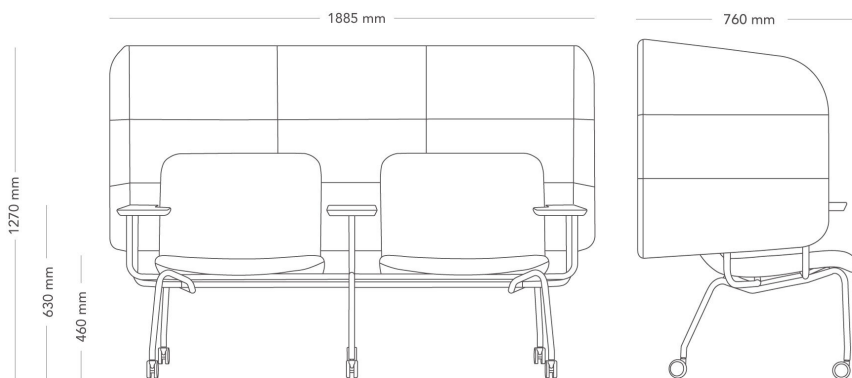

## POD/MEETING PLACE 2-SEATER

Hybe is a hybrid series of flexible seating and meeting places/pods designed by Form Us With Love. Hybe exists to fulfill the need for adaptable and mobile spaces in the versatile office, promoting productivity and creativity.

Pod / meeting place with four-leg frame and castors.

MODEL	Pod / meeting place 2-seater	
VARIANTS	<ul style="list-style-type: none"> <li>– 1-seater</li> <li>– 2-seater</li> </ul>	
ACCESSORIES	– Alternative colours and materials	
DETAILS	– Front castors have brakes.	
CONSTRUCTION	<p>Molded-wood seat shell with foam padding. 22 mm steel tube frame, with castors. Armrests with 22 mm steel tube frame and top with 22 mm MDF core, and beveled edge. Surface coating in different materials, thickness 0.2-2 mm depending on material choice. Upholstered screen made from wood-fiber board with a polyethylene surface, foam padding. The screen is with 4 mm sheet-steel brackets.</p>	
DIMENSIONS	Height: 1270 mm Depth: 670 mm Sit depth: 440 mm	Width: 1885 mm Seat height: 460 mm
WEIGHT	48 kg	
TESTED	EN 16139:2013	
GUARANTEE	5 years	