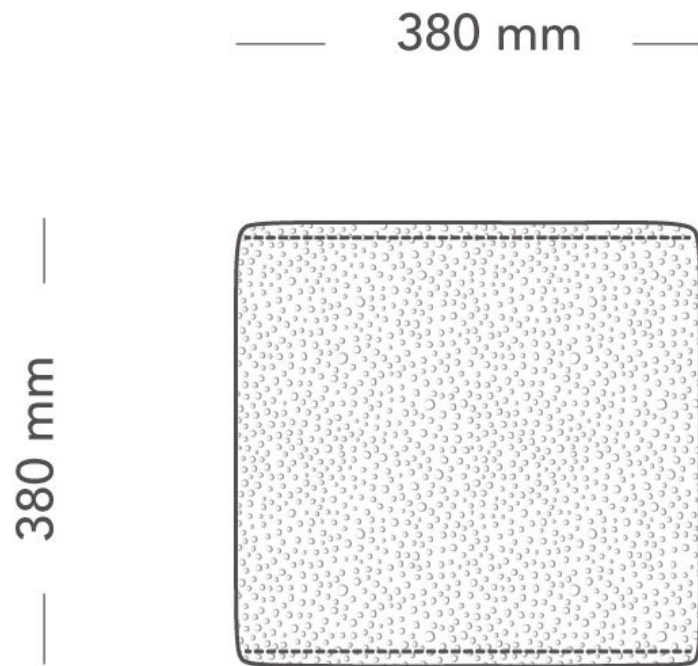

Create

POUF

Upholstered seating pouf.

MODEL	Pouf
CONSTRUCTION	Frame of wood-fibre board, covered with cold-foam padding. Upholstered in fabric or leather.
DIMENSIONS	Height: 380 mm Width: 380 mm Depth: 380 mm
WEIGHT	6.5 kg
TESTED	EN 16139, EN 1728, EN 1022
GUARANTEE	5 years