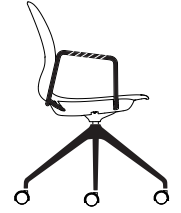

**FOUR LEGS  
 ARMCHAIR**

plastic shell  
 ARCC400  
 upholstered, 1 colour  
 ARCC401  
 upholstered, 2 colours  
 ARCC402  
 upholstered seat  
 ARCC403

**SWIVEL**

plastic shell  
 ARCF400  
 upholstered, 1 colour  
 ARCF401  
 upholstered, 2 colours  
 ARCF402  
 upholstered seat  
 ARCF403

**SWIVEL  
 ARMCHAIR**

plastic shell  
 ARCG400  
 upholstered, 1 colour  
 ARCG401  
 upholstered, 2 colours  
 ARCG402  
 upholstered seat  
 ARCG403

**SWIVEL  
 ARMCHAIR LEATHER**

plastic shell  
 ARCG400LA  
 upholstered, 1 colour  
 ARCG401LA  
 upholstered, 2 colours  
 ARCG402 LA  
 upholstered seat  
 ARCG403 LA

**SWIVEL  
 BASIC**

plastic shell  
 ARCE400  
 upholstered, 1 colour  
 ARCE401  
 upholstered, 2 colours  
 ARCE402  
 upholstered seat  
 ARCE403

glides | fixed height

castors | fixed height

castors | adjustable height