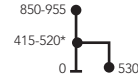

ARCK400  
ARCK401  
ARCK402  
ARCK403

**4 SWIVEL  
ARMCHAIR LEATHER**

plastic shell  
upholstered, 1 colour  
upholstered, 2 colours  
upholstered seat

ARCK400LA  
ARCK401LA  
ARCK402LA  
ARCK403LA

**4 SWIVEL**

plastic shell  
upholstered, 1 colour  
upholstered, 2 colours  
upholstered seat

ARCL400  
ARCL401  
ARCL402  
ARCL403

**4 SWIVEL  
ARMCHAIR**

plastic shell  
upholstered, 1 colour  
upholstered, 2 colours  
upholstered seat