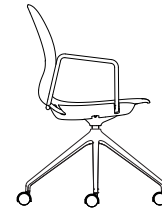

**FOUR LEGS  
 ARMCHAIR**

plastic shell  
 ARCC400  
 upholstered, 1 colour  
 ARCC401  
 upholstered, 2 colours  
 ARCC402  
 upholstered seat  
 ARCC403

**SWIVEL**

plastic shell  
 ARCF400  
 upholstered, 1 colour  
 ARCF401  
 upholstered, 2 colours  
 ARCF402  
 upholstered seat  
 ARCF403

**SWIVEL  
 ARMCHAIR**

plastic shell  
 ARCG400  
 upholstered, 1 colour  
 ARCG401  
 upholstered, 2 colours  
 ARCG402  
 upholstered seat  
 ARCG403

**SWIVEL  
 ARMCHAIR LEATHER**

plastic shell  
 ARCG400LA  
 upholstered, 1 colour  
 ARCG401LA  
 upholstered, 2 colours  
 ARCG402 LA  
 upholstered seat  
 ARCG403 LA

**SWIVEL  
 BASIC**

plastic shell  
 ARCE400  
 upholstered, 1 colour  
 ARCE401  
 upholstered, 2 colours  
 ARCE402  
 upholstered seat  
 ARCE403

glides | fixed height

castors | fixed height

castors | adjustable height