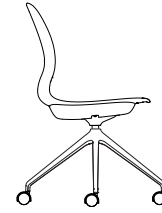

**FOUR LEGS  
 ARMCHAIR**

plastic shell  
 ARCC400  
 upholstered, 1 colour  
 ARCC401  
 upholstered, 2 colours  
 ARCC402  
 upholstered seat  
 ARCC403

**SWIVEL**

plastic shell  
 ARCF400  
 upholstered, 1 colour  
 ARCF401  
 upholstered, 2 colours  
 ARCF402  
 upholstered seat  
 ARCF403

**SWIVEL  
 ARMCHAIR**

plastic shell  
 ARCG400  
 upholstered, 1 colour  
 ARCG401  
 upholstered, 2 colours  
 ARCG402  
 upholstered seat  
 ARCG403

**SWIVEL  
 ARMCHAIR LEATHER**

plastic shell  
 ARCG400LA  
 upholstered, 1 colour  
 ARCG401LA  
 upholstered, 2 colours  
 ARCG402 LA  
 upholstered seat  
 ARCG403 LA

**SWIVEL  
 BASIC**

plastic shell  
 ARCE400  
 upholstered, 1 colour  
 ARCE401  
 upholstered, 2 colours  
 ARCE402  
 upholstered seat  
 ARCE403

glides | fixed height

castors | fixed height

castors | adjustable height