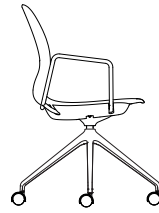

**FOUR LEGS  
 ARMCHAIR**

plastic shell  
 ARCC400  
 upholstered, 1 colour  
 ARCC401  
 upholstered, 2 colours  
 ARCC402  
 upholstered seat  
 ARCC403

**SWIVEL**

plastic shell  
 ARCF400  
 upholstered, 1 colour  
 ARCF401  
 upholstered, 2 colours  
 ARCF402  
 upholstered seat  
 ARCF403

**SWIVEL  
 ARMCHAIR**

plastic shell  
 ARCG400  
 upholstered, 1 colour  
 ARCG401  
 upholstered, 2 colours  
 ARCG402  
 upholstered seat  
 ARCG403

**SWIVEL  
 ARMCHAIR LEATHER**

plastic shell  
 ARCG400LA  
 upholstered, 1 colour  
 ARCG401LA  
 upholstered, 2 colours  
 ARCG402 LA  
 upholstered seat  
 ARCG403 LA

**SWIVEL  
 BASIC**

plastic shell  
 ARCE400  
 upholstered, 1 colour  
 ARCE401  
 upholstered, 2 colours  
 ARCE402  
 upholstered seat  
 ARCE403

glides | fixed height

castors | fixed height

castors | adjustable height