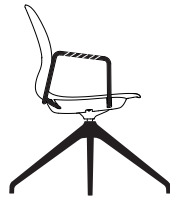

**SWIVEL  
 ARMCHAIR**

plastic shell  
 ARCG400  
 upholstered, 1 colour  
 ARCG401  
 upholstered, 2 colours  
 ARCG402  
 upholstered seat  
 ARCG403

**SWIVEL  
 ARMCHAIR LEATHER**

plastic shell  
 ARCG400LA  
 upholstered, 1 colour  
 ARCG401LA  
 upholstered, 2 colours  
 ARCG402 LA  
 upholstered seat  
 ARCG403 LA

**SWIVEL  
 BASIC**

plastic shell  
 ARCE400  
 upholstered, 1 colour  
 ARCE401  
 upholstered, 2 colours  
 ARCE402  
 upholstered seat  
 ARCE403

glides | fixed height

castors | fixed height

castors | adjustable height