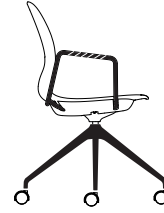

**FOUR LEGS  
 ARMCHAIR**

plastic shell  
 ARCC400  
 upholstered, 1 colour  
 ARCC401  
 upholstered, 2 colours  
 ARCC402  
 upholstered seat  
 ARCC403

**SWIVEL**

plastic shell  
 ARCF400  
 upholstered, 1 colour  
 ARCF401  
 upholstered, 2 colours  
 ARCF402  
 upholstered seat  
 ARCF403

**SWIVEL  
 ARMCHAIR**

plastic shell  
 ARCG400  
 upholstered, 1 colour  
 ARCG401  
 upholstered, 2 colours  
 ARCG402  
 upholstered seat  
 ARCG403

**SWIVEL  
 ARMCHAIR LEATHER**

plastic shell  
 ARCG400LA  
 upholstered, 1 colour  
 ARCG401LA  
 upholstered, 2 colours  
 ARCG402 LA  
 upholstered seat  
 ARCG403 LA

**SWIVEL  
 BASIC**

plastic shell  
 ARCE400  
 upholstered, 1 colour  
 ARCE401  
 upholstered, 2 colours  
 ARCE402  
 upholstered seat  
 ARCE403

glides | fixed height

castors | fixed height

castors | adjustable height