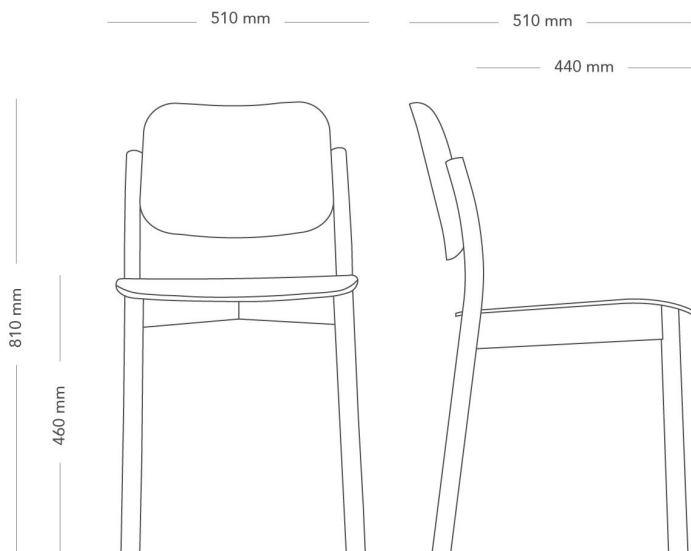

## WOODEN CHAIR

Zoe is a slim, resilient and pretty chair, made entirely from wood. The design is a mindful mix of strict and organic, Scandinavian style and comfort. Zoe brings freshness and life into any type of room. And "Zoe" means just that - life. EFG Zoe is a slim, resilient and pretty chair, made entirely from wood. The design is a mindful mix of strict and organic, Scandinavian style and comfort. Zoe brings freshness and life into any type of room. And "Zoe" means just that - life.

Plain wood, or with upholstered seat pad

MODEL	Wooden chair	
VARIANTS	<ul style="list-style-type: none"> <li>- Plain seat</li> <li>- Upholstered seat</li> </ul>	
ACCESSORIES	<ul style="list-style-type: none"> <li>- Alternative gliders</li> </ul>	
DETAILS	<ul style="list-style-type: none"> <li>- Zoe is stackable; 6 pcs with plain wooden seat and 4 pcs with upholstered seat pad.</li> </ul>	
CONSTRUCTION	Base made of solid wood, leg Ø32 mm. Seat and back of molded plywood, seat, 12 mm, back, 10 mm. Cold-foam padding covered in fabric. Plastic or felt floor end cap.	
DIMENSIONS	Height: 810 mm Depth: 510 mm Sit depth: 440 mm	Width: 510 mm Seat height: 460 mm
WEIGHT	3.6 kg	
TESTED	EN 16139, EN 1728, EN 1022	
GUARANTEE	5 years	