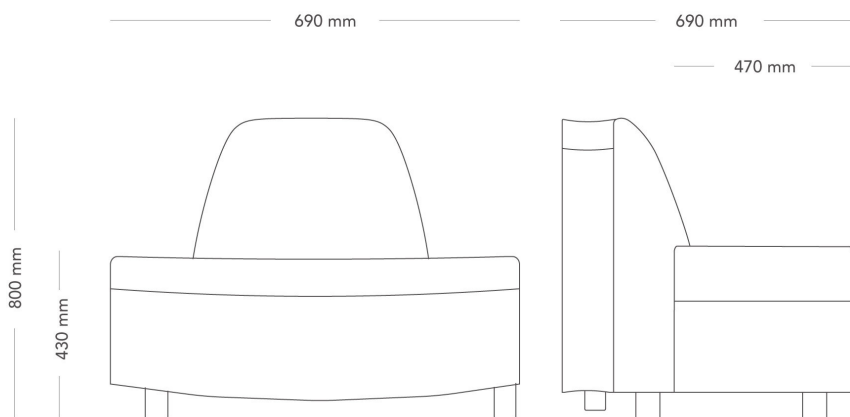

Kavaljer

90° ROUNDED CORNER, INNER BACKREST

Create organic shapes in the office or keep it classic with clean lines. Kavaljer allows for conformable seating in many possible configurations.

MODEL	Modular sofa	
DETAILS	– Möbelfakta: straight modules only are included in the Möbelfakta certification (no curved modules)	
CONSTRUCTION	Massive wood frame with upholstered cold-foam padding. Upholstered cold-foam cushions. Feet of massive wood, >Ø63 mm, plastic glide feet.	
DIMENSIONS	Height: 800 mm Depth: 690 mm Sit depth: 470 mm	Width: 1300 mm Seat height: 430 mm Total height armrest: 800 mm
WEIGHT	23.0 kg	
TESTED	EN 16139, EN 1728,	
GUARANTEE	5 years	

Kavaljer

45° ROUNDED CORNER, OUTER BACKREST

Create organic shapes in the office or keep it classic with clean lines. Kavaljer allows for conformable seating in many possible configurations.

MODEL	Modular sofa	
DETAILS	– Möbelfakta: straight modules only are included in the Möbelfakta certification (no curved modules)	
CONSTRUCTION	Massive wood frame with upholstered cold-foam padding. Upholstered cold-foam cushions. Feet of massive wood, >Ø63 mm, plastic glide feet.	
DIMENSIONS	Height: 800 mm Depth: 690 mm Sit depth: 470 mm	Width: 1070 mm Seat height: 430 mm Total height armrest: 800 mm
WEIGHT	22.0 kg	
TESTED	EN 16139, EN 1728,	
GUARANTEE	5 years	

Kavaljer

45° ROUNDED CORNER, INNER BACKREST

Create organic shapes in the office or keep it classic with clean lines. Kavaljer allows for conformable seating in many possible configurations.

MODEL	Modular sofa	
DETAILS	– Möbelfakta: straight modules only are included in the Möbelfakta certification (no curved modules)	
CONSTRUCTION	Massive wood frame with upholstered cold-foam padding. Upholstered cold-foam cushions. Feet of massive wood, >Ø63 mm, plastic glide feet.	
DIMENSIONS	Height: 800 mm Depth: 690 mm Sit depth: 470 mm	Width: 1070 mm Seat height: 430 mm Total height armrest: 800 mm
WEIGHT	22.0 kg	
TESTED	EN 16139, EN 1728,	
GUARANTEE	5 years	