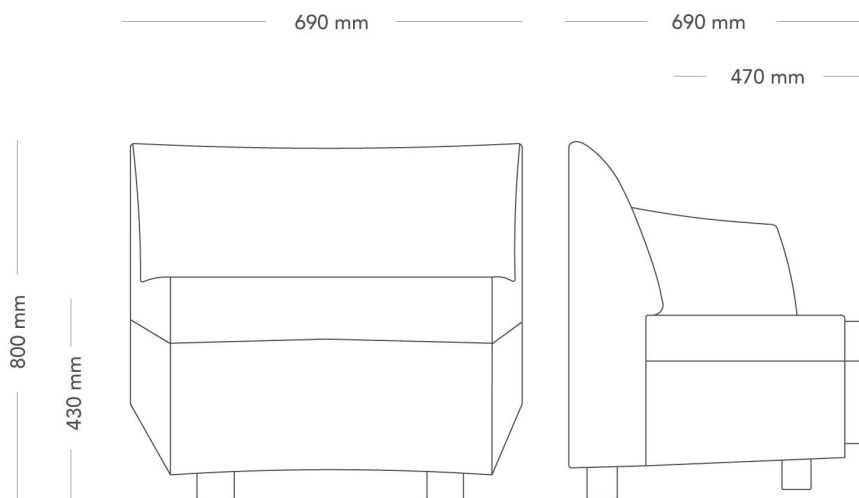

Kavaljer

90° ROUNDED CORNER, OUTER BACKREST

Create organic shapes in the office or keep it classic with clean lines. Kavaljer allows for conformable seating in many possible configurations.

MODEL	Modular sofa	
DETAILS	– Möbelfakta: straight modules only are included in the Möbelfakta certification (no curved modules)	
CONSTRUCTION	Massive wood frame with upholstered cold-foam padding. Upholstered cold-foam cushions. Feet of massive wood, >Ø63 mm, plastic glide feet.	
DIMENSIONS	Height: 800 mm Depth: 690 mm Sit depth: 470 mm	Width: 1300 mm Seat height: 430 mm Total height armrest: 800 mm
WEIGHT	23.0 kg	
TESTED	EN 16139, EN 1728,	
GUARANTEE	5 years	

Kavaljer

90° ROUNDED CORNER, INNER BACKREST

Create organic shapes in the office or keep it classic with clean lines. Kavaljer allows for conformable seating in many possible configurations.

MODEL	Modular sofa	
DETAILS	– Möbelfakta: straight modules only are included in the Möbelfakta certification (no curved modules)	
CONSTRUCTION	Massive wood frame with upholstered cold-foam padding. Upholstered cold-foam cushions. Feet of massive wood, >Ø63 mm, plastic glide feet.	
DIMENSIONS	Height: 800 mm Depth: 690 mm Sit depth: 470 mm	Width: 1300 mm Seat height: 430 mm Total height armrest: 800 mm
WEIGHT	23.0 kg	
TESTED	EN 16139, EN 1728,	
GUARANTEE	5 years	

Kavaljer

45° ROUNDED CORNER, OUTER BACKREST

Create organic shapes in the office or keep it classic with clean lines. Kavaljer allows for conformable seating in many possible configurations.

MODEL	Modular sofa	
DETAILS	– Möbelfakta: straight modules only are included in the Möbelfakta certification (no curved modules)	
CONSTRUCTION	Massive wood frame with upholstered cold-foam padding. Upholstered cold-foam cushions. Feet of massive wood, >Ø63 mm, plastic glide feet.	
DIMENSIONS	Height: 800 mm Depth: 690 mm Sit depth: 470 mm	Width: 1070 mm Seat height: 430 mm Total height armrest: 800 mm
WEIGHT	22.0 kg	
TESTED	EN 16139, EN 1728,	
GUARANTEE	5 years	