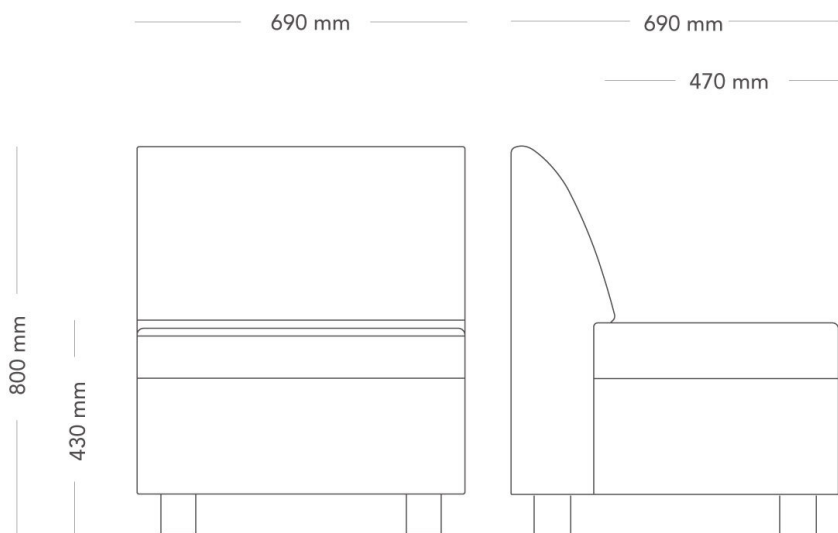

Kavaljer

Create organic shapes in the office or keep it classic with clean lines. Kavaljer allows for conformable seating in many possible configurations.

MODEL	Modular sofa	
DETAILS	– Möbelfakta: straight modules only are included in the Möbelfakta certification (no curved modules)	
CONSTRUCTION	Massive wood frame with upholstered cold-foam padding. Upholstered cold-foam cushions. Feet of massive wood, >Ø63 mm, plastic glide feet.	
DIMENSIONS	Height: 800 mm Depth: 690 mm Sit depth: 470 mm	Width: 690 mm Seat height: 430 mm Total height armrest: 800 mm
WEIGHT	17.0 kg	
TESTED	EN 16139, EN 1728,	
GUARANTEE	5 years