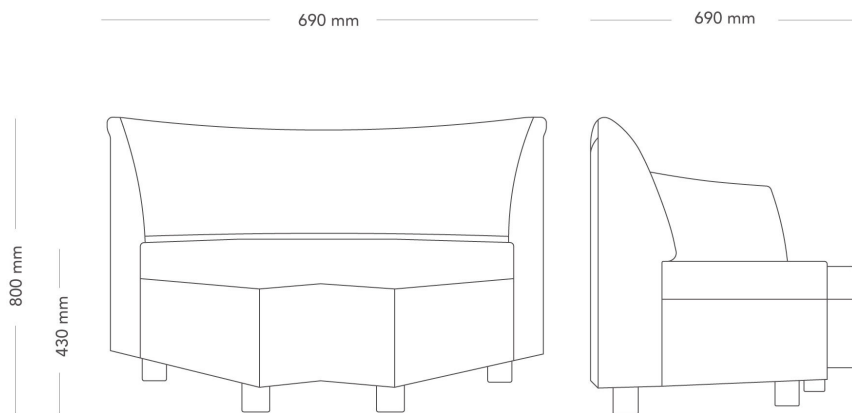

Kavaljer

ARMCHAIR/CORNER, RIGHT OR LEFT

Create organic shapes in the office or keep it classic with clean lines. Kavaljer allows for conformable seating in many possible configurations.

MODEL	Modular sofa	
DETAILS	– Möbelfakta: straight modules only are included in the Möbelfakta certification (no curved modules)	
CONSTRUCTION	Massive wood frame with upholstered cold-foam padding. Upholstered cold-foam cushions. Feet of massive wood, >Ø63 mm, plastic glide feet.	
DIMENSIONS	Height: 800 mm Depth: 690 mm Sit depth: 470 mm	Width: 690 mm Seat height: 430 mm Total height armrest: 800 mm
WEIGHT	20.0 kg	
TESTED	EN 16139, EN 1728,	
GUARANTEE	5 years	

Kavaljer

90° ROUNDED CORNER, OUTER BACKREST

Create organic shapes in the office or keep it classic with clean lines. Kavaljer allows for conformable seating in many possible configurations.

MODEL	Modular sofa	
DETAILS	– Möbelfakta: straight modules only are included in the Möbelfakta certification (no curved modules)	
CONSTRUCTION	Massive wood frame with upholstered cold-foam padding. Upholstered cold-foam cushions. Feet of massive wood, >Ø63 mm, plastic glide feet.	
DIMENSIONS	Height: 800 mm Depth: 690 mm Sit depth: 470 mm	Width: 1300 mm Seat height: 430 mm Total height armrest: 800 mm
WEIGHT	23.0 kg	
TESTED	EN 16139, EN 1728,	
GUARANTEE	5 years	

Kavaljer

90° ROUNDED CORNER, INNER BACKREST

Create organic shapes in the office or keep it classic with clean lines. Kavaljer allows for conformable seating in many possible configurations.

MODEL	Modular sofa	
DETAILS	– Möbelfakta: straight modules only are included in the Möbelfakta certification (no curved modules)	
CONSTRUCTION	Massive wood frame with upholstered cold-foam padding. Upholstered cold-foam cushions. Feet of massive wood, >Ø63 mm, plastic glide feet.	
DIMENSIONS	Height: 800 mm Depth: 690 mm Sit depth: 470 mm	Width: 1300 mm Seat height: 430 mm Total height armrest: 800 mm
WEIGHT	23.0 kg	
TESTED	EN 16139, EN 1728,	
GUARANTEE	5 years	