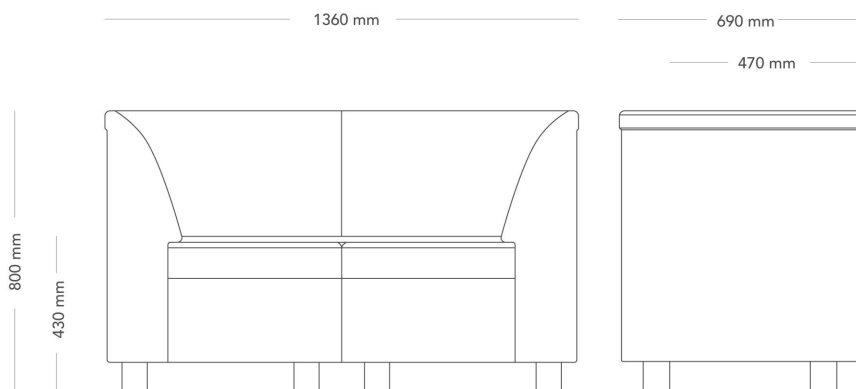

Kavaljer

SOFA, 3-SEATER

Create organic shapes in the office or keep it classic with clean lines. Kavaljer allows for conformable seating in many possible configurations.

MODEL	Modular sofa	
DETAILS	– Möbelfakta: straight modules only are included in the Möbelfakta certification (no curved modules)	
CONSTRUCTION	Massive wood frame with upholstered cold-foam padding. Upholstered cold-foam cushions. Feet of massive wood, >Ø63 mm, plastic glide feet.	
DIMENSIONS	Height: 800 mm Depth: 690 mm Sit depth: 470 mm	Width: 2040 mm Seat height: 430 mm Total height armrest: 800 mm
WEIGHT	57.0 kg	
TESTED	EN 16139, EN 1728,	
GUARANTEE	5 years	

Kavaljer

SOFA, 2-SEATER

Create organic shapes in the office or keep it classic with clean lines. Kavaljer allows for conformable seating in many possible configurations.

MODEL	Modular sofa	
DETAILS	– Möbelfakta: straight modules only are included in the Möbelfakta certification (no curved modules)	
CONSTRUCTION	Massive wood frame with upholstered cold-foam padding. Upholstered cold-foam cushions. Feet of massive wood, >Ø63 mm, plastic glide feet.	
DIMENSIONS	Height: 800 mm Depth: 690 mm Sit depth: 470 mm	Width: 1360 mm Seat height: 430 mm Total height armrest: 800 mm
WEIGHT	40.0 kg	
TESTED	EN 16139, EN 1728,	
GUARANTEE	5 years	

Kavaljer

ARMCHAIR/CORNER, RIGHT OR LEFT

Create organic shapes in the office or keep it classic with clean lines. Kavaljer allows for conformable seating in many possible configurations.

MODEL	Modular sofa	
DETAILS	– Möbelfakta: straight modules only are included in the Möbelfakta certification (no curved modules)	
CONSTRUCTION	Massive wood frame with upholstered cold-foam padding. Upholstered cold-foam cushions. Feet of massive wood, >Ø63 mm, plastic glide feet.	
DIMENSIONS	Height: 800 mm Depth: 690 mm Sit depth: 470 mm	Width: 690 mm Seat height: 430 mm Total height armrest: 800 mm
WEIGHT	20.0 kg	
TESTED	EN 16139, EN 1728,	
GUARANTEE	5 years	