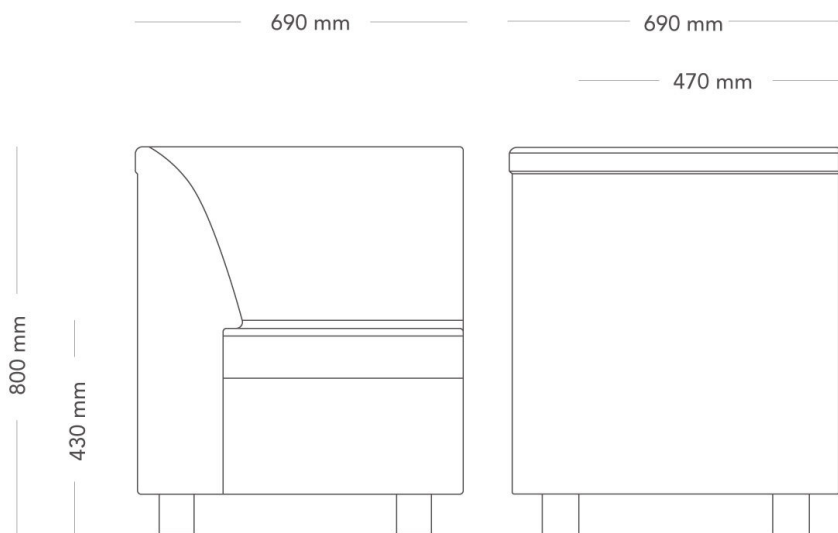

Kavaljer

Create organic shapes in the office or keep it classic with clean lines. Kavaljer allows for conformable seating in many possible configurations.

MODEL	Modular sofa	
DETAILS	– Möbelfakta: straight modules only are included in the Möbelfakta certification (no curved modules)	
CONSTRUCTION	Massive wood frame with upholstered cold-foam padding. Upholstered cold-foam cushions. Feet of massive wood, >Ø63 mm, plastic glide feet.	
DIMENSIONS	Height: 800 mm Depth: 690 mm Sit depth: 470 mm	Width: 690 mm Seat height: 430 mm Total height armrest: 800 mm
WEIGHT	17.0 kg	
TESTED	EN 16139, EN 1728,	
GUARANTEE	5 years	

Kavaljer

ARMCHAIR/CORNER, RIGHT OR LEFT

Create organic shapes in the office or keep it classic with clean lines. Kavaljer allows for conformable seating in many possible configurations.

MODEL	Modular sofa	
DETAILS	– Möbelfakta: straight modules only are included in the Möbelfakta certification (no curved modules)	
CONSTRUCTION	Massive wood frame with upholstered cold-foam padding. Upholstered cold-foam cushions. Feet of massive wood, >Ø63 mm, plastic glide feet.	
DIMENSIONS	Height: 800 mm Depth: 690 mm Sit depth: 470 mm	Width: 690 mm Seat height: 430 mm Total height armrest: 800 mm
WEIGHT	20.0 kg	
TESTED	EN 16139, EN 1728,	
GUARANTEE	5 years	

Kavaljer

90° ROUNDED CORNER, OUTER BACKREST

Create organic shapes in the office or keep it classic with clean lines. Kavaljer allows for conformable seating in many possible configurations.

MODEL	Modular sofa	
DETAILS	– Möbelfakta: straight modules only are included in the Möbelfakta certification (no curved modules)	
CONSTRUCTION	Massive wood frame with upholstered cold-foam padding. Upholstered cold-foam cushions. Feet of massive wood, >Ø63 mm, plastic glide feet.	
DIMENSIONS	Height: 800 mm Depth: 690 mm Sit depth: 470 mm	Width: 1300 mm Seat height: 430 mm Total height armrest: 800 mm
WEIGHT	23.0 kg	
TESTED	EN 16139, EN 1728,	
GUARANTEE	5 years	