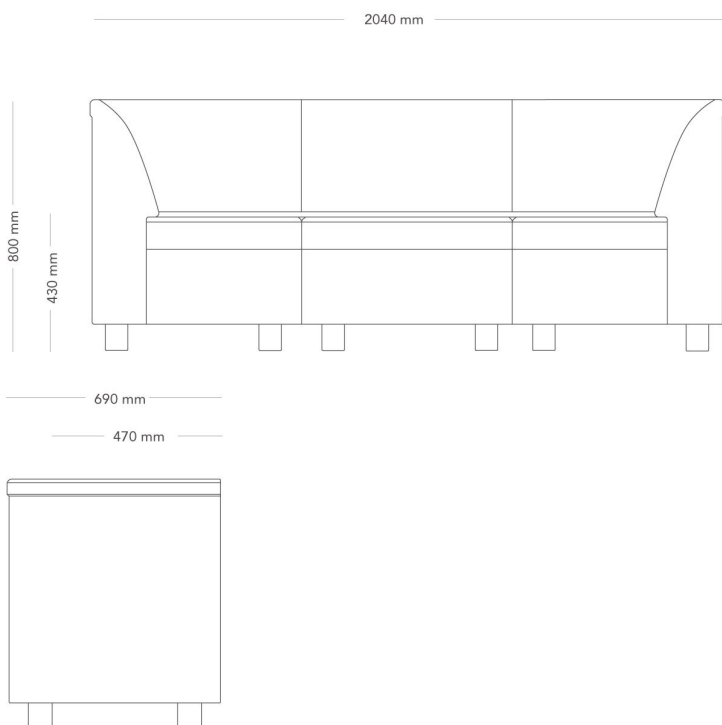

Kavaljer

SOFA, 3-SEATER

Create organic shapes in the office or keep it classic with clean lines. Kavaljer allows for conformable seating in many possible configurations.

MODEL	Modular sofa	
DETAILS	– Möbelfakta: straight modules only are included in the Möbelfakta certification (no curved modules)	
CONSTRUCTION	Massive wood frame with upholstered cold-foam padding. Upholstered cold-foam cushions. Feet of massive wood, >Ø63 mm, plastic glide feet.	
DIMENSIONS	Height: 800 mm Depth: 690 mm Sit depth: 470 mm	Width: 2040 mm Seat height: 430 mm Total height armrest: 800 mm
WEIGHT	57.0 kg	
TESTED	EN 16139, EN 1728,	
GUARANTEE	5 years	

Kavaljer

SOFA, 2-SEATER

Create organic shapes in the office or keep it classic with clean lines. Kavaljer allows for conformable seating in many possible configurations.

MODEL	Modular sofa	
DETAILS	– Möbelfakta: straight modules only are included in the Möbelfakta certification (no curved modules)	
CONSTRUCTION	Massive wood frame with upholstered cold-foam padding. Upholstered cold-foam cushions. Feet of massive wood, >Ø63 mm, plastic glide feet.	
DIMENSIONS	Height: 800 mm Depth: 690 mm Sit depth: 470 mm	Width: 1360 mm Seat height: 430 mm Total height armrest: 800 mm
WEIGHT	40.0 kg	
TESTED	EN 16139, EN 1728,	
GUARANTEE	5 years	

Kavaljer

ARMCHAIR/CORNER, RIGHT OR LEFT

Create organic shapes in the office or keep it classic with clean lines. Kavaljer allows for conformable seating in many possible configurations.

MODEL	Modular sofa	
DETAILS	– Möbelfakta: straight modules only are included in the Möbelfakta certification (no curved modules)	
CONSTRUCTION	Massive wood frame with upholstered cold-foam padding. Upholstered cold-foam cushions. Feet of massive wood, >Ø63 mm, plastic glide feet.	
DIMENSIONS	Height: 800 mm Depth: 690 mm Sit depth: 470 mm	Width: 690 mm Seat height: 430 mm Total height armrest: 800 mm
WEIGHT	20.0 kg	
TESTED	EN 16139, EN 1728,	
GUARANTEE	5 years	