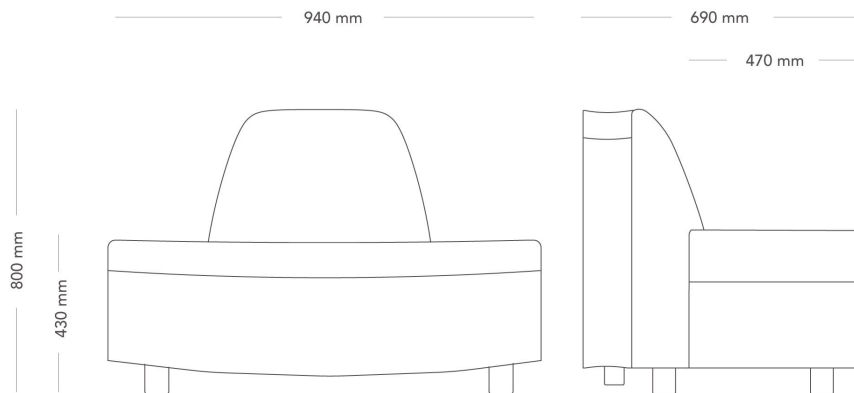

Kavaljer

ARMCHAIR/CORNER, RIGHT OR LEFT

Create organic shapes in the office or keep it classic with clean lines. Kavaljer allows for conformable seating in many possible configurations.

MODEL	Modular sofa	
DETAILS	– Möbelfakta: straight modules only are included in the Möbelfakta certification (no curved modules)	
CONSTRUCTION	Massive wood frame with upholstered cold-foam padding. Upholstered cold-foam cushions. Feet of massive wood, >Ø63 mm, plastic glide feet.	
DIMENSIONS	Height: 800 mm Depth: 690 mm Sit depth: 470 mm	Width: 690 mm Seat height: 430 mm Total height armrest: 800 mm
WEIGHT	20.0 kg	
TESTED	EN 16139, EN 1728,	
GUARANTEE	5 years	

Kavaljer

90° ROUNDED CORNER, OUTER BACKREST

Create organic shapes in the office or keep it classic with clean lines. Kavaljer allows for conformable seating in many possible configurations.

MODEL	Modular sofa	
DETAILS	– Möbelfakta: straight modules only are included in the Möbelfakta certification (no curved modules)	
CONSTRUCTION	Massive wood frame with upholstered cold-foam padding. Upholstered cold-foam cushions. Feet of massive wood, >Ø63 mm, plastic glide feet.	
DIMENSIONS	Height: 800 mm Depth: 690 mm Sit depth: 470 mm	Width: 1300 mm Seat height: 430 mm Total height armrest: 800 mm
WEIGHT	23.0 kg	
TESTED	EN 16139, EN 1728,	
GUARANTEE	5 years	

Kavaljer

90° ROUNDED CORNER, INNER BACKREST

Create organic shapes in the office or keep it classic with clean lines. Kavaljer allows for conformable seating in many possible configurations.

MODEL	Modular sofa	
DETAILS	– Möbelfakta: straight modules only are included in the Möbelfakta certification (no curved modules)	
CONSTRUCTION	Massive wood frame with upholstered cold-foam padding. Upholstered cold-foam cushions. Feet of massive wood, >Ø63 mm, plastic glide feet.	
DIMENSIONS	Height: 800 mm Depth: 690 mm Sit depth: 470 mm	Width: 1300 mm Seat height: 430 mm Total height armrest: 800 mm
WEIGHT	23.0 kg	
TESTED	EN 16139, EN 1728,	
GUARANTEE	5 years	