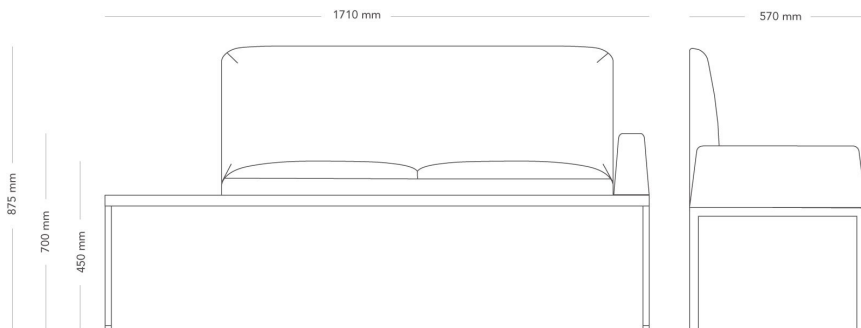

Create Seating

SOFA AND LOUNGE TABLE

Create Seating is a multifunctional and modular storage system designed to enhance its surroundings and inspire creative expression. With unlimited configuration possibilities the Create could act as a divider or built to suit your needs. With the freedom to fuse materials and colours the choices are infinite.

MODEL	Sofa and lounge table	
ACCESSORIES	– Power and cable management	
CONSTRUCTION	Plywood frame with upholstered cold foam padding. Steel frame storage modules, square profiles 12x12 mm and perforated steel sheets 1 mm. Fabric-covered backs/partitions made of 12 mm mdf and cold foam. Legs in powder-coated steel, 30x15 mm, plastic fot ends. Adjustable feet/coupling fitting made of plastic and steel.	
DIMENSIONS	Height: 875 mm Depth: 570 mm Total height armrest: 620 mm	Width: 1710 mm Seat height: 450 mm
WEIGHT	43 kg	
TESTED	Tested according to EN 16139:2013 + EN 16139:2013/AC:2013 level 2, EN 1728:2012	
GUARANTEE	5 years	