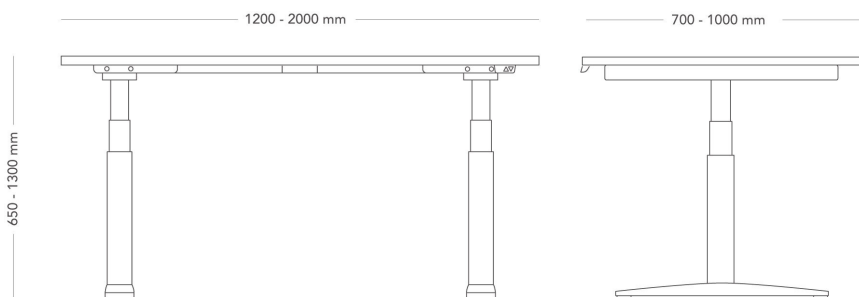

Rise

MOTOR-DRIVEN FRAME

Rise is a sit/stand desk with simplicity in focus. It fulfils high demands on quality and performance, while smart office functions and additions have been limited, in favour of simplicity.

Stroke 650 mm, height includes 22 mm table top.

MODEL	Desk, sit/stand
VARIANTS	– Stroke 500 mm – Stroke 650 mm
ACCESSORIES	– Power and cable management – Accessories for table screens – Table screen
DETAILS	– Möbelfakta & EU-Ecolabel ("The Swan"): Certified in stroke 650 mm.
CONSTRUCTION	Motorized, powder-coated, metal stand with square legs and T-foot. The thick part of the leg is turned downwards, toward the foot. Adjustable rims. Anti-collision protection. Tabletop with straight edge, 22 mm core in wood fiber material and surface coating 0.2-2 mm depending on material choice. Stroke 500 or 650 mm Power supply 240 V Speed at 80 kg, 36 mm/s Over-heating protection, 1 min operation, 9 min rest Sound level 43 dB Power consumption in standby 0,1 W Ambient temperature +5 to +40 degrees C Max load 100 kg including top.
DIMENSIONS	Height: 650 - 1300 mm Width: 1200 - 2000 mm Depth: 700 - 1000 mm
WEIGHT	29 kg
TESTED	EN 527-1-2, EN 1730
GUARANTEE	5 years