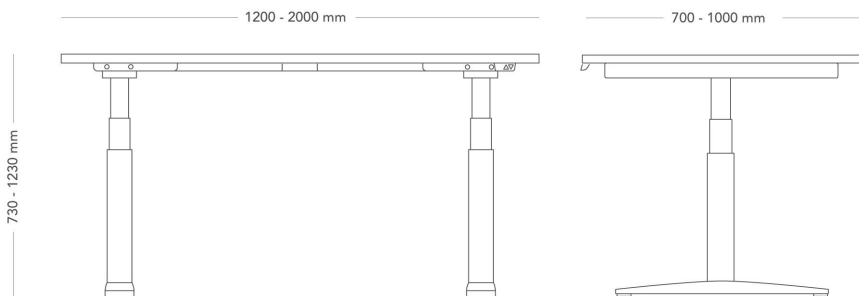

Stroke 500 mm, height includes 22 mm table top.

MODEL	Desk, sit/stand
VARIANTS	<ul style="list-style-type: none"> – Stroke 500 mm – Stroke 650 mm
ACCESSORIES	<ul style="list-style-type: none"> – Power and cable management – Accessories for table screens – Table screen
DETAILS	– Möbelfakta & EU-Ecolabel ("The Swan"): Certified in stroke 650 mm.
CONSTRUCTION	<p>Motorized, powder-coated, metal stand with square legs and T-foot. The thick part of the leg is turned downwards, toward the foot. Adjustable rims. Anti-collision protection. Tabletop with straight edge, 22 mm core in wood fiber material and surface coating 0.2-2 mm depending on material choice.</p> <p>Stroke 500 or 650 mm Power supply 240 V Speed at 80 kg, 36 mm/s Over-heating protection, 1 min operation, 9 min rest Sound level 43 dB Power consumption in standby 0,1 W Ambient temperature +5 to +40 degrees C Max load 100 kg including top.</p>
DIMENSIONS	<p>Height: 730 - 1230 mm</p> <p>Length: 1200 - 2000 mm</p> <p>Width: 700 - 1000 mm</p>
WEIGHT	29 kg
TESTED	EN 527-1-2, EN 1730
GUARANTEE	5 years