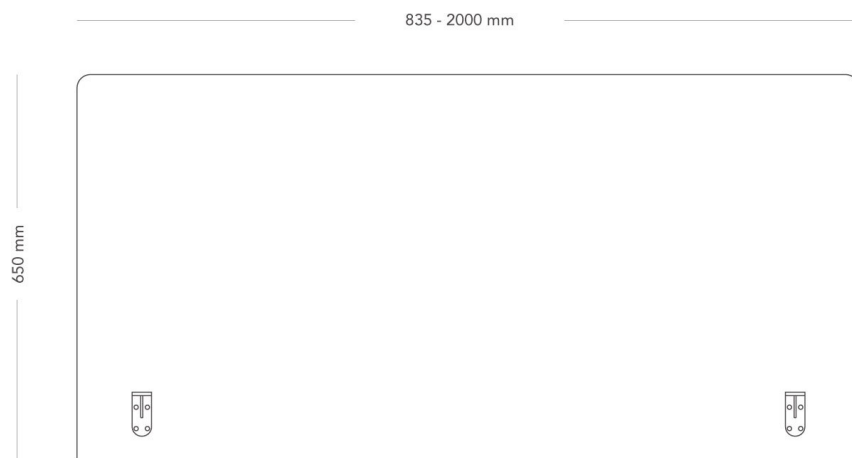

Tab S

Tab S are acoustic screens with excellent sound-absorbing qualities. Suitable for all office spaces as dividers and sound absorbents. Tab S is available in three variants; as a desk screen, floor screen, and wall screen.

MODEL	Table screen, acoustic
CONSTRUCTION	Acoustic screen with a total thickness of approximately 45 mm depending on fabric choice. Frame of 30x85 mm solid pine and filling of 30 mm sound-absorbing polyester. Covered with a total of 20 mm cold foam and upholstered. Steel fittings.
DIMENSIONS	Height: 650 mm Length: 835 - 2000 mm
WEIGHT	10 - 13 KG
TESTED	EN1023-1 - 3:2000, EN 14074:2004, ISO 354, SS 25269, NT ACOU086
GUARANTEE	5 years