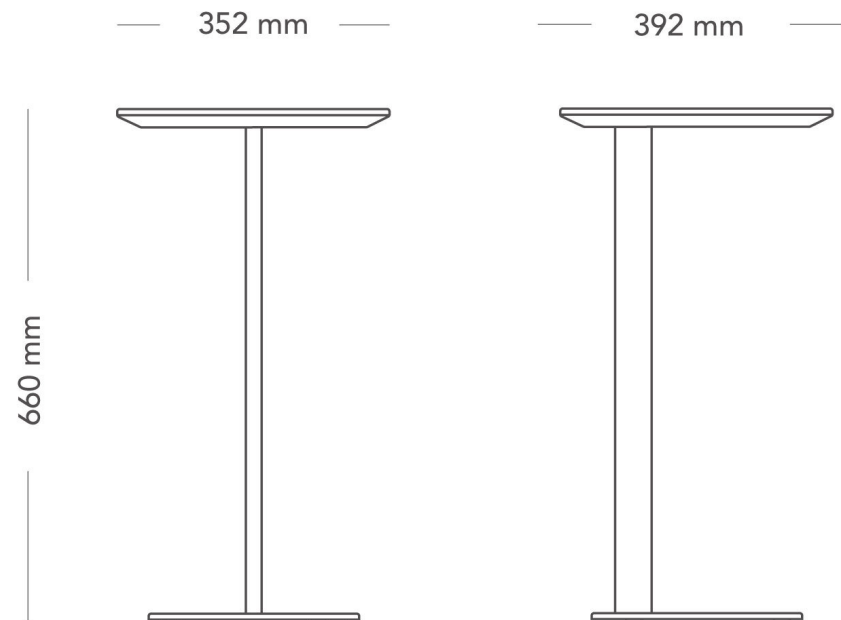

Navi

TABLE

Navi is a small, elegant table for flexible office environments. Laptop-height, it fits perfectly both in the lounge or reception area. Navi matches Create Seating in colours and finishes but also does just as well with other sofas.

MODEL	Table for laptop
CONSTRUCTION	Leg of powder-coated, oval steel tube, 50x20 mm. Foot plate of powder-coated, 10 mm sheet-steel. Table top with beveled edge, 22 mm MDF core and surface coating 0.2-2 depending on material choice.
DIMENSIONS	Height: 660 mm Length: 352 mm Width: 392 mm
WEIGHT	7.0 kg
GUARANTEE	5 years