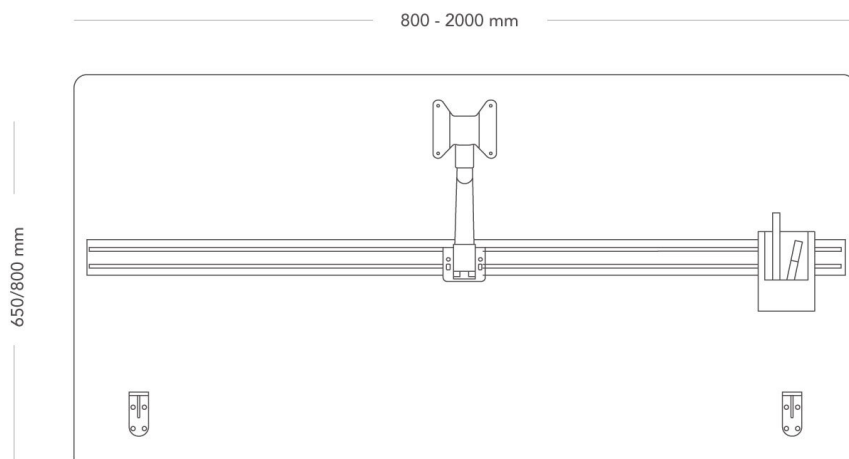

MODEL	Table screen	
VARIANTS	– One colour – No accessory bar	– Two colours – With accessory bar
ACCESSORIES	– Accessories for table screens	
CONSTRUCTION	Depth 38 - 40 mm depending on fabric choice. 15 mm wooden fiber-board frame with a total of 20 mm cold foam padding. 4 mm-steel angle brackets for mounting to the table top. Extruded aluminium toolbar.	
DIMENSIONS	Height: 650/800 mm Length: 800-2000 mm Depth: 38-40 mm	
WEIGHT	7-18 kg	
TESTED	EN1023-1 - 3, EN 14074, ISO 354, SS 25269, NT ACOU086	
GUARANTEE	5 years	

With toolbar for accessories

MODEL	Table screen	
VARIANTS	– One colour – No accessory bar	– Two colours – With accessory bar
ACCESSORIES	– Accessories for table screens	
CONSTRUCTION	Depth 38 - 40 mm depending on fabric choice. 15 mm wooden fiber-board frame with a total of 20 mm cold foam padding. 4 mm-steel angle brackets for mounting to the table top. Extruded aluminium toolbar.	
DIMENSIONS	Height: 650/800 mm Length: 800 - 2000 mm Depth: 38-40 mm	
WEIGHT	7 - 18 kg	
TESTED	EN1023-1 - 3, EN 14074, ISO 354, SS 25269, NT ACOU086	
GUARANTEE	5 years	