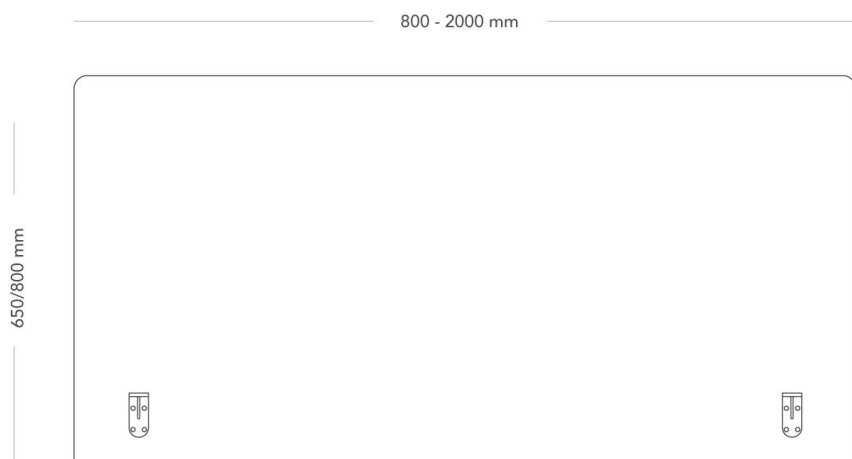

The screen is available in two heights and different lengths. Available as front screen or side screen, with fixed or optional placement. The screen comes with 2 or 3 mounting brackets, depending on the length of the screen.

MODEL	Table screen	
VARIANTS	– One colour – No accessory bar	– Two colours – With accessory bar
ACCESSORIES	– Accessories for table screens	
CONSTRUCTION	Depth 38 - 40 mm depending on fabric choice. 15 mm wooden fiber-board frame with a total of 20 mm cold foam padding. 4 mm-steel angle brackets for mounting to the table top. Extruded aluminium toolbar.	
DIMENSIONS	Height: 650/800 mm Length: 800-2000 mm Depth: 38-40 mm	
WEIGHT	7-18 kg	
TESTED	EN1023-1 - 3, EN 14074, ISO 354, SS 25269, NT ACOU086	
GUARANTEE	5 years	

With toolbar for accessories

MODEL	Table screen	
VARIANTS	– One colour – No accessory bar	– Two colours – With accessory bar
ACCESSORIES	– Accessories for table screens	
CONSTRUCTION	Depth 38 - 40 mm depending on fabric choice. 15 mm wooden fiber-board frame with a total of 20 mm cold foam padding. 4 mm-steel angle brackets for mounting to the table top. Extruded aluminium toolbar.	
DIMENSIONS	Height: 650/800 mm Length: 800 - 2000 mm Depth: 38-40 mm	
WEIGHT	7 - 18 kg	
TESTED	EN1023-1 - 3, EN 14074, ISO 354, SS 25269, NT ACOU086	
GUARANTEE	5 years	