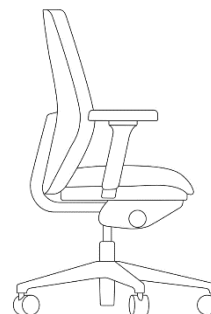

Savo Soul*

Soul is an ergonomic office chair with wheels, which is available in black and white. The chair follows the body's movements and has logically placed levers and controls.

ENVIRONMENTAL CERTIFICATES

MATERIAL CONTENT

Material	Weight kg	Weight %
Steel	5,5 kg	40,0 %
Plastic	5,0 kg	36,2 %
Aluminum	1,9 kg	13,7 %
Foam	0,9 kg	6,5 %
Fabric	0,5 kg	3,6 %
Total	13,9 kg	100 %

RECYCLED MATERIALS

20,7 % post-consumer recycled content