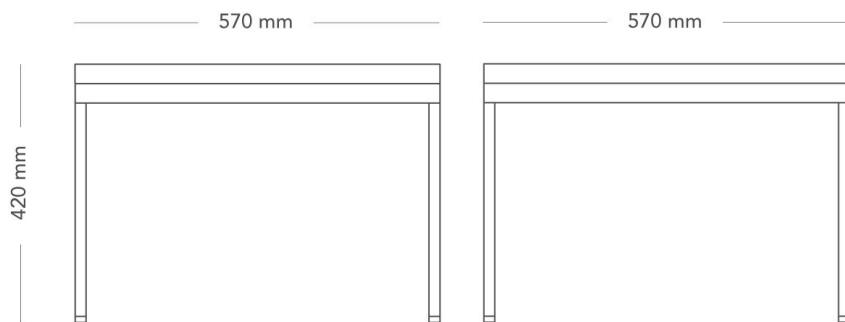

## LOUNGE TABLE

Create Seating is a multifunctional and modular storage system designed to enhance its surroundings and inspire creative expression. With unlimited configuration possibilities the Create could act as a divider or built to suit your needs. With the freedom to fuse materials and colours the choices are infinite.

MODEL	Lounge table
ACCESSORIES	– Power and cable management
CONSTRUCTION	Powder-coated steel legs 30x15 mm steel tubes, plastic foot ends. Table top of 16 mm core in wood-fiber material and urface coating 0.2-2 mm depending on material choice.
DIMENSIONS	Height: 420 mm Width: 570 mm Depth: 570 mm
WEIGHT	11.0 kg
GUARANTEE	5 years