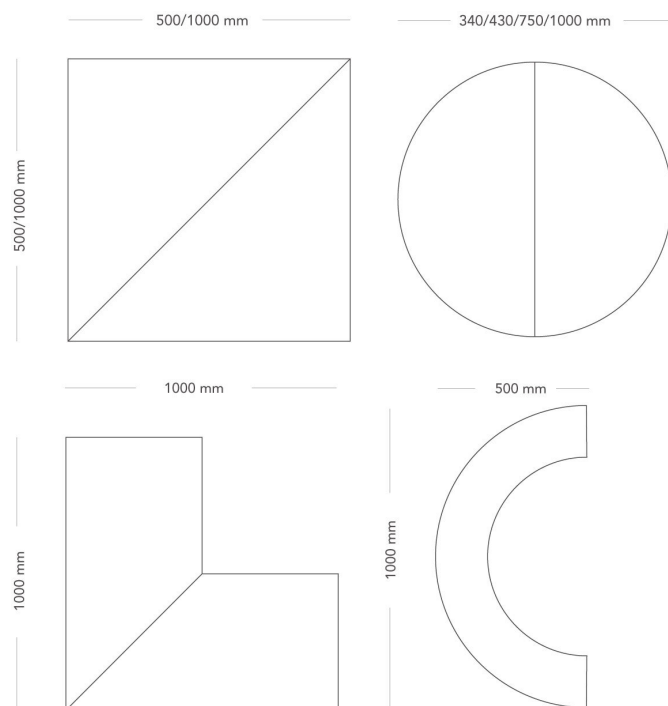

## WALL SCREEN

Kite is a wall-mounted acoustics panel in various shapes.

Square, rectangle, L-shape, C-shape, round, diamond-shape

MODEL	Wall screen
VARIANTS	<ul style="list-style-type: none"> <li>– One colour</li> <li>– Two colours</li> </ul>
DIMENSIONS	Height: 500 - 1000 mm Width: 340 - 1000 mm Depth: 55 mm
WEIGHT	2.5 kg
TESTED	EN-ISO354, EN-ISO11654, SS25269
GUARANTEE	5 years