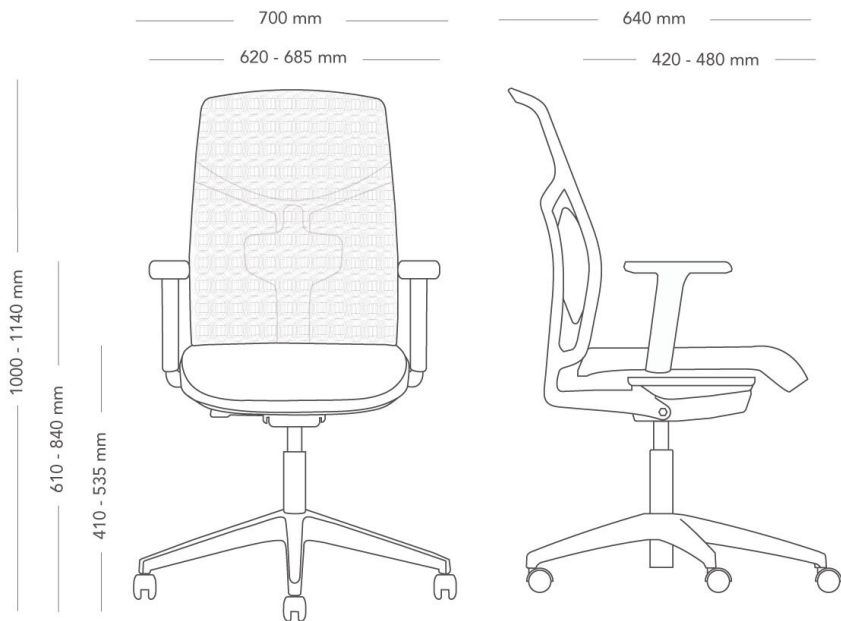

## OFFICE CHAIR WITH OPEN MESH BACK

Yoyo is an office chair that offers everything you need in terms of both function and style. The design is pure and minimalist, and the mesh back provides a cool and comfortable seating experience. Yoyo comes in compact packaging, to save space, transport and materials.

MODEL	Office chair with mesh back	
VARIANTS	– Open mesh back – Without armrests	– Covered mesh back – With armrests
ACCESSORIES	– Options for castors	
CONSTRUCTION	Plastic frame. Replaceable seat frame with cold foam padding. Adjustable plastic lumbar support. Recycled aluminium mechanism. Height-adjustable steel pillar. 5-star swivel base made of molded recycled plastic with castors diameter 50 mm. Armrest made of molded plastic.	
DIMENSIONS	Height: 1000-1140 mm Depth: 640 mm Sit depth: 420-480 mm	Width: 620-685 mm Seat height (with load): 410-535 mm Total height armrest: 610-840 mm
WEIGHT	17.0 kg	
TESTED	EN 1335 1, EN 1335-2	
GUARANTEE	5 years	

MODEL	Office chair with mesh back	
VARIANTS	– Open mesh back – Without armrests	– Covered mesh back – With armrests
ACCESSORIES	– Options for castors	
CONSTRUCTION	Plastic frame. Replaceable seat frame with cold foam padding. Adjustable plastic lumbar support. Recycled aluminium mechanism. Height-adjustable steel pillar. 5-star swivel base made of molded recycled plastic with castors diameter 50 mm. Armrest made of molded plastic.	
DIMENSIONS	Height: 960-1170 mm Depth: 640 mm Sit depth: 440-500 mm	Width: 620-685 mm Seat height (with load): 410-535 mm Total height armrest: 610-840 mm
WEIGHT	17.0 kg	
TESTED	EN 1335 1, EN 1335-2	
GUARANTEE	5 years	