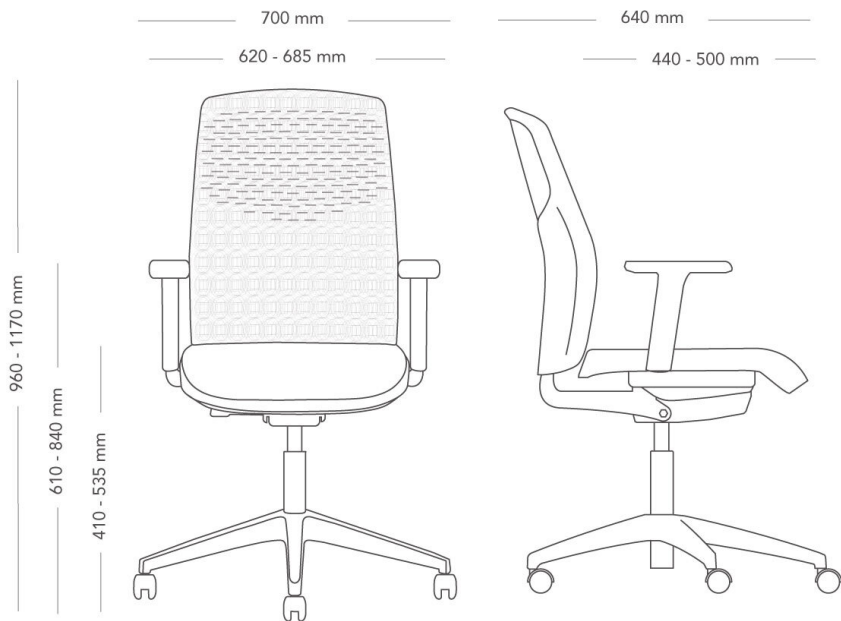

## OFFICE CHAIR WITH OPEN MESH BACK

Yoyo is an office chair that offers everything you need in terms of both function and style. The design is pure and minimalist, and the mesh back provides a cool and comfortable seating experience. Yoyo comes in compact packaging, to save space, transport and materials.

MODEL	Office chair with mesh back	
VARIANTS	– Open mesh back – Without armrests	– Covered mesh back – With armrests
ACCESSORIES	– Options for castors	
CONSTRUCTION	Plastic frame. Replaceable seat frame with cold foam padding. Adjustable plastic lumbar support. Recycled aluminium mechanism. Height-adjustable steel pillar. 5-star swivel base made of molded recycled plastic with castors diameter 50 mm. Armrest made of molded plastic.	
DIMENSIONS	Height: 1000-1140 mm Depth: 640 mm Sit depth: 420-480 mm	Width: 620-685 mm Seat height (with load): 410-535 mm Total height armrest: 610-840 mm
WEIGHT	17.0 kg	
TESTED	EN 1335 1, EN 1335-2	
GUARANTEE	5 years	

## OFFICE CHAIR WITH COVERED MESH BACK

Yoyo is an office chair that offers everything you need in terms of both function and style. The design is pure and minimalist, and the mesh back provides a cool and comfortable seating experience. Yoyo comes in compact packaging, to save space, transport and materials.

MODEL	Office chair with mesh back	
VARIANTS	– Open mesh back – Without armrests	– Covered mesh back – With armrests
ACCESSORIES	– Options for castors	
CONSTRUCTION	Plastic frame. Replaceable seat frame with cold foam padding. Adjustable plastic lumbar support. Recycled aluminium mechanism. Height-adjustable steel pillar. 5-star swivel base made of molded recycled plastic with castors diameter 50 mm. Armrest made of molded plastic.	
DIMENSIONS	Height: 960-1170 mm Depth: 640 mm Sit depth: 440-500 mm	Width: 620-685 mm Seat height (with load): 410-535 mm Total height armrest: 610-840 mm
WEIGHT	17.0 kg	
TESTED	EN 1335 1, EN 1335-2	
GUARANTEE	5 years	