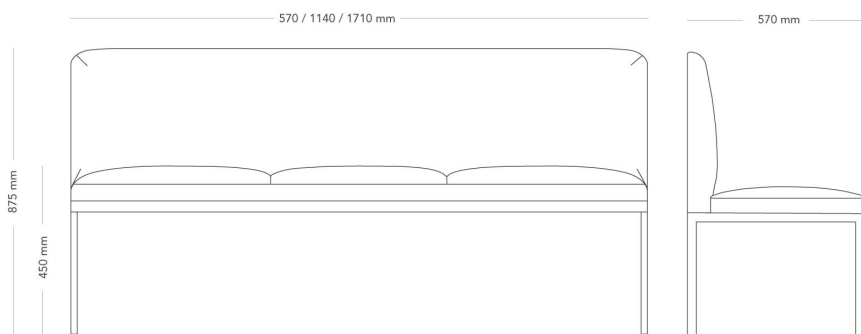

MODEL	Sofa
VARIANTS	<ul style="list-style-type: none"> <li>– Narrow armrests</li> <li>– Wide armrests</li> </ul>
ACCESSORIES	– Power and cable management
DETAILS	– Möbelfakta-certified with frame 1140x570 mm.
CONSTRUCTION	Plywood frame with upholstered cold foam padding. Powder-coated steel legs 30x15 mm steel tubes, plastic foot pads.
DIMENSIONS	Height: 875 mm                      Width: 670/1240/1810 mm Depth: 570 mm                        Seat height: 450 mm Total height armrest: 700 mm
WEIGHT	22 - 45 kg
TESTED	Tested according to EN 16139:2013 + EN 16139:2013/AC:2013 level 2, EN 1728:2012
GUARANTEE	5 years

MODEL	Sofa	
VARIANTS	<ul style="list-style-type: none"> <li>– Narrow armrests</li> <li>– Wide armrests</li> </ul>	
ACCESSORIES	<ul style="list-style-type: none"> <li>– Power and cable management</li> </ul>	
DETAILS	<ul style="list-style-type: none"> <li>– Möbelfakta-certified with frame 1140x570 mm.</li> </ul>	
CONSTRUCTION	Plywood frame with upholstered cold foam padding. Powder-coated steel legs 30x15 mm steel tubes, plastic foot pads.	
DIMENSIONS	Height: 875 mm Depth: 570 mm	Width: 570/1140/1710 mm Seat height: 450 mm
WEIGHT	14 - 47 kg	
TESTED	Tested according to EN 16139:2013 + EN 16139:2013/AC:2013 level 2, EN 1728:2012	
GUARANTEE	5 years	

MODEL	Sofa
VARIANTS	<ul style="list-style-type: none"> <li>– Narrow armrests</li> <li>– Wide armrests</li> </ul>
ACCESSORIES	– Power and cable management
DETAILS	– Möbelfakta-certified with frame 1140x570 mm.
CONSTRUCTION	Plywood frame with upholstered cold foam padding. Powder-coated steel legs 30x15 mm steel tubes, plastic foot pads.
DIMENSIONS	Height: 875 mm                      Width: 1520 mm Depth: 570 mm                      Seat height: 450 mm Total height armrest: 620 mm
WEIGHT	38.1 kg
TESTED	Tested according to EN 16139:2013 + EN 16139:2013/AC:2013 level 2, EN 1728:2012
GUARANTEE	5 years