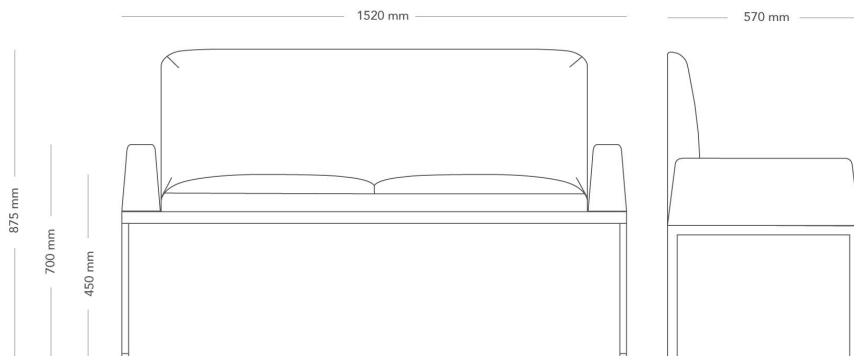

MODEL	Sofa
VARIANTS	<ul style="list-style-type: none"> <li>– Narrow armrests</li> <li>– Wide armrests</li> </ul>
ACCESSORIES	– Power and cable management
DETAILS	– Möbelfakta-certified with frame 1140x570 mm.
CONSTRUCTION	Plywood frame with upholstered cold foam padding. Powder-coated steel legs 30x15 mm steel tubes, plastic foot pads.
DIMENSIONS	Height: 875 mm                      Width: 670/1240/1810 mm Depth: 570 mm                        Seat height: 450 mm Total height armrest: 700 mm
WEIGHT	22 - 45 kg
TESTED	Tested according to EN 16139:2013 + EN 16139:2013/AC:2013 level 2, EN 1728:2012
GUARANTEE	5 years

MODEL	Sofa	
VARIANTS	<ul style="list-style-type: none"> <li>– Narrow armrests</li> <li>– Wide armrests</li> </ul>	
ACCESSORIES	<ul style="list-style-type: none"> <li>– Power and cable management</li> </ul>	
DETAILS	<ul style="list-style-type: none"> <li>– Möbelfakta-certified with frame 1140x570 mm.</li> </ul>	
CONSTRUCTION	Plywood frame with upholstered cold foam padding. Powder-coated steel legs 30x15 mm steel tubes, plastic foot pads.	
DIMENSIONS	Height: 875 mm Depth: 570 mm	Width: 570/1140/1710 mm Seat height: 450 mm
WEIGHT	14 - 47 kg	
TESTED	Tested according to EN 16139:2013 + EN 16139:2013/AC:2013 level 2, EN 1728:2012	
GUARANTEE	5 years	

MODEL	Sofa
VARIANTS	<ul style="list-style-type: none"> <li>– Narrow armrests</li> <li>– Wide armrests</li> </ul>
ACCESSORIES	– Power and cable management
DETAILS	– Möbelfakta-certified with frame 1140x570 mm.
CONSTRUCTION	Plywood frame with upholstered cold foam padding. Powder-coated steel legs 30x15 mm steel tubes, plastic foot pads.
DIMENSIONS	Height: 875 mm                      Width: 1520 mm Depth: 570 mm                      Seat height: 450 mm Total height armrest: 620 mm
WEIGHT	38.1 kg
TESTED	Tested according to EN 16139:2013 + EN 16139:2013/AC:2013 level 2, EN 1728:2012
GUARANTEE	5 years