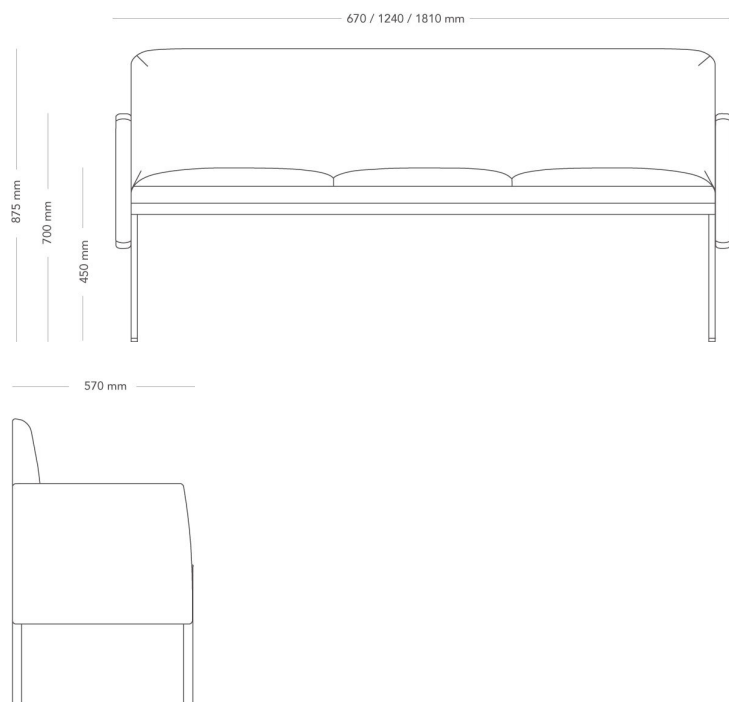

MODEL	Sofa
VARIANTS	<ul style="list-style-type: none"> <li>– Narrow armrests</li> <li>– Wide armrests</li> </ul>
ACCESSORIES	– Power and cable management
DETAILS	– Möbelfakta-certified with frame 1140x570 mm.
CONSTRUCTION	Plywood frame with upholstered cold foam padding. Powder-coated steel legs 30x15 mm steel tubes, plastic foot pads.
DIMENSIONS	Height: 875 mm                      Width: 670/1240/1810 mm Depth: 570 mm                        Seat height: 450 mm Total height armrest: 700 mm
WEIGHT	22 - 45 kg
TESTED	Tested according to EN 16139:2013 + EN 16139:2013/AC:2013 level 2, EN 1728:2012
GUARANTEE	5 years

MODEL	Sofa	
VARIANTS	<ul style="list-style-type: none"> <li>– Narrow armrests</li> <li>– Wide armrests</li> </ul>	
ACCESSORIES	<ul style="list-style-type: none"> <li>– Power and cable management</li> </ul>	
DETAILS	<ul style="list-style-type: none"> <li>– Möbelfakta-certified with frame 1140x570 mm.</li> </ul>	
CONSTRUCTION	Plywood frame with upholstered cold foam padding. Powder-coated steel legs 30x15 mm steel tubes, plastic foot pads.	
DIMENSIONS	Height: 875 mm Depth: 570 mm	Width: 570/1140/1710 mm Seat height: 450 mm
WEIGHT	14 - 47 kg	
TESTED	Tested according to EN 16139:2013 + EN 16139:2013/AC:2013 level 2, EN 1728:2012	
GUARANTEE	5 years	

MODEL	Sofa
VARIANTS	<ul style="list-style-type: none"> <li>– Narrow armrests</li> <li>– Wide armrests</li> </ul>
ACCESSORIES	– Power and cable management
DETAILS	– Möbelfakta-certified with frame 1140x570 mm.
CONSTRUCTION	Plywood frame with upholstered cold foam padding. Powder-coated steel legs 30x15 mm steel tubes, plastic foot pads.
DIMENSIONS	Height: 875 mm                      Width: 1520 mm Depth: 570 mm                      Seat height: 450 mm Total height armrest: 620 mm
WEIGHT	38.1 kg
TESTED	Tested according to EN 16139:2013 + EN 16139:2013/AC:2013 level 2, EN 1728:2012
GUARANTEE	5 years