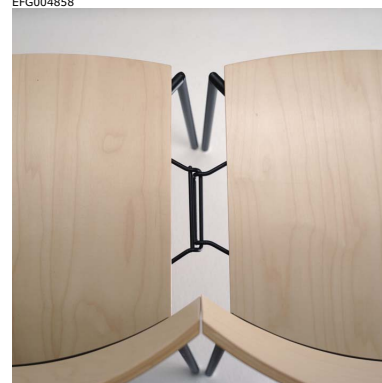

## Product info

- Fully veneered, fabric covered seat with veneered back or fabric covered seat with fabric covered/veneered back. HR upholstered.
- Wooden parts in natural birch
- Chair and armchair.
- Metal frame, Ø 16 mm. Black structure (24), silver (62) or white (Z4).
- Linkable. Stackable, max 10 chairs.
- Can be hung on table top Avec.
- Accessories: Felt pads, CMHR-foam.
- Guarantee: 5 years liability for defects resulting from faulty design, materials or workmanship.
- Complies with established criteria for furniture eco-labelling. Minor deviations may occur.
- Tested according to: EN 13761, ENV 12520, EN 1022, EN 1728, EN 597-1.

EFG004861

311131 - Fully veneered.

EFG004857

311131 - Stackable.

EFG004858

P40B15 - Linking device.

EFG004859

355110 - Writing tablet Offy.