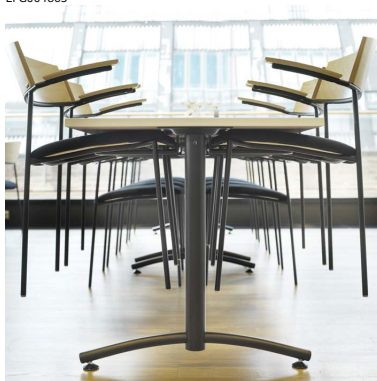

T33V15 - Chair hanger.

EFG011705