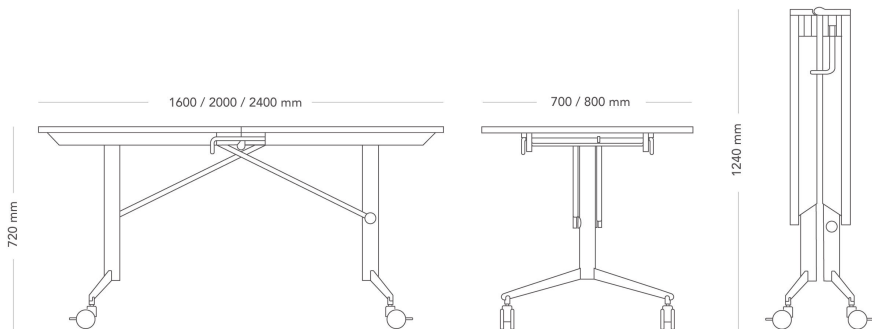

## TABLE WITH FOLDING TOP

HideAway with folding top is a genuine and sturdy table for fixed furniture, with the additional advantage that the top can be folded in the event that the table needs to be moved away or stored. The disc is easily operated with a grip on the handle. When the board is together, the table takes up minimal space.

MODEL	Table with folding top
DETAILS	<ul style="list-style-type: none"> <li>– Rectangular tops, widths 2000-2400 mm</li> <li>– • Foldable top</li> <li>• Castors</li> <li>• Connectable</li> </ul>
CONSTRUCTION	Two round pillar legs in steel with control and carrying handles in zinc. Feet with wheels. 22 mm table top with core of chipboard and straight edge, coated with veneer, laminate, HPL or linoleum.
DIMENSIONS	<p>Height: 720 mm</p> <p>Length: 1600/2000/2400 mm</p> <p>Width: 700/800 mm</p>
WEIGHT	58.8 kg
TESTED	EN15372:2016 Level 4
GUARANTEE	Five (5) years