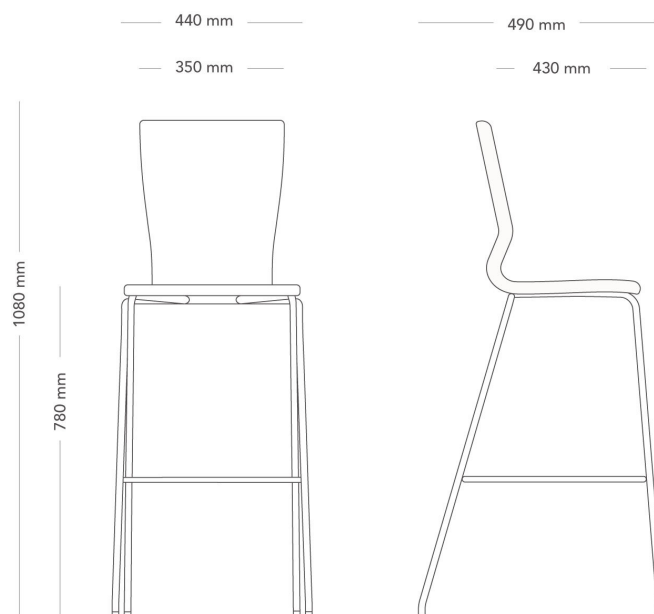

# Graf

## BAR CHAIR

Graf is a classic and elegant visitors and conference chair with a flexible back for a comfortable seating experience. Graf is characterized by its graph shaped lines seen from the side. Graf comes in a wide range of variations with bar chair, high back and five star base.

Suits table heights approx. 1050 - 1150 mm.

|              |   |  |
|--------------|---|--|
| MODEL        | Bar chair   |  |
| VARIANTS     | – Fully upholstered seat  |  |
| DETAILS      | – Suits table heights approx. 1050 - 1150 mm.   |  |
| CONSTRUCTION | Plywood seat shell. Upholstered versions with padding of highly elastic foam (HR foam). Powder coated or chrome-plated frame of 16 mm steel tube with foot support of solid 10 mm steel wire. |  |
| DIMENSIONS   | Height: 1080 mm<br>Depth: 490 mm  | Width: 420 mm<br>Seat height (with load): 780 mm |
| WEIGHT       | 8.4 kg  |  |
| TESTED       | EN 16139, EN 1728, EN 1022  |  |
| GUARANTEE    | 5 years   |  |