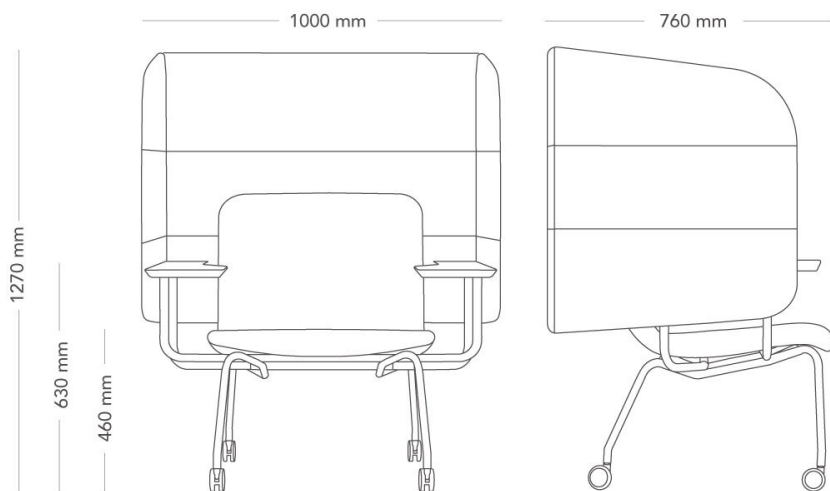

Hybe

POD/MEETING PLACE 1-SEATER

Hybe is a hybrid series of flexible seating and meeting places/pods designed by Form Us With Love. Hybe exists to fulfill the need for adaptable and mobile spaces in the versatile office, promoting productivity and creativity.

Pod / meeting place with four-leg frame and castors.

MODEL	Pod / meeting place 1-seater	
VARIANTS	<ul style="list-style-type: none"> – 1-seater – 2-seater 	
ACCESSORIES	– Alternative colours and materials	
DETAILS	– Front castors have brakes.	
CONSTRUCTION	<p>Molded-wood seat shell with foam padding. 22 mm steel tube frame, with castors. Armrests with 22 mm steel tube frame and top with 22 mm MDF core, and beveled edge. Surface coating in different materials, thickness 0.2-2 mm depending on material choice. Upholstered screen, made from wood-fiber board with a polyethylene surface, foam padding. The screen is with 4 mm sheet-steel brackets.</p>	
DIMENSIONS	Height: 1270 mm Depth: 670 mm Sit depth: 440 mm	Width: 1000 mm Seat height: 460 mm
WEIGHT	26.7 kg	
TESTED	EN 16139:2013	
GUARANTEE	5 years	