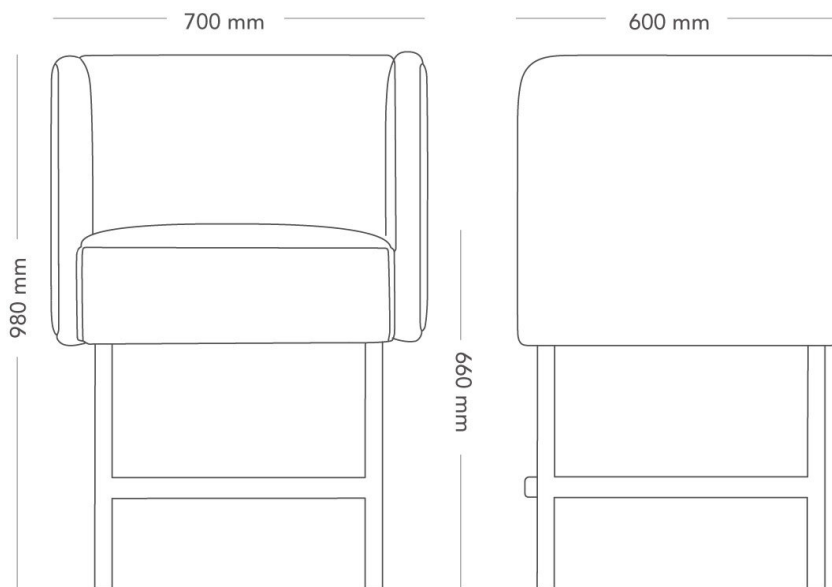

MODEL	Armchair
VARIANTS	– Armrests
ACCESSORIES	– Power and cable management
DETAILS	– Upholstered in one or two colours of fabric. – Extra high armchair.
CONSTRUCTION	PUR foam filling in upholstered parts. Straight, round metal legs, or alternatively round wooden legs.
DIMENSIONS	Height: 980 mm Depth: 600 mm Seat depth: 460 mm Width: 700 mm Seat height: 660 mm
WEIGHT	31.2 kg
TESTED	EN 16139
GUARANTEE	5 years

Mingle Bar armchair is a stylish chair for café or lounge spaces..

MODEL	Armchair
VARIANTS	– Armrests
ACCESSORIES	– Power and cable management
DETAILS	– Upholstered in one or two colours of fabric. – Extra high armchair.
CONSTRUCTION	PUR foam filling in upholstered parts. Straight, round metal legs, or alternatively round wooden legs.
DIMENSIONS	Height: 980 mm Depth: 600 mm Seat depth: 460 mm Width: 600 mm Seat height: 660 mm
WEIGHT	18.2 kg
TESTED	EN 16139
GUARANTEE	5 years