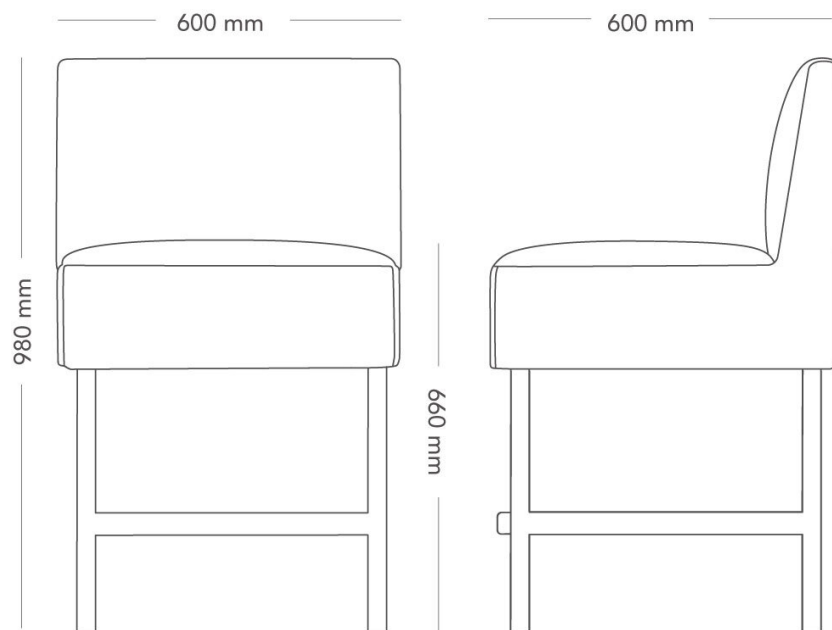

## ARMCHAIR

Mingle Bar fits as a bar stool or sofa in restaurant environments or in the office at higher tables. Bench, armchair and sofa can be easily varied and combined into a personal solution.

Mingle Bar armchair is a stylish chair for café or lounge spaces..

MODEL	Armchair
VARIANTS	– Armrests
ACCESSORIES	– Power and cable management
DETAILS	– Upholstered in one or two colours of fabric. – Extra high armchair.
CONSTRUCTION	PUR foam filling in upholstered parts. Straight, round metal legs, or alternatively round wooden legs.
DIMENSIONS	Height: 980 mm Depth: 600 mm Seat depth: 460 mm Width: 700 mm Seat height: 660 mm
WEIGHT	31.2 kg
TESTED	EN 16139
GUARANTEE	5 years

Mingle Bar armchair is a stylish chair for café or lounge spaces..

MODEL	Armchair
VARIANTS	– Armrests
ACCESSORIES	– Power and cable management
DETAILS	– Upholstered in one or two colours of fabric. – Extra high armchair.
CONSTRUCTION	PUR foam filling in upholstered parts. Straight, round metal legs, or alternatively round wooden legs.
DIMENSIONS	Height: 980 mm Depth: 600 mm Seat depth: 460 mm Width: 600 mm Seat height: 660 mm
WEIGHT	18.2 kg
TESTED	EN 16139
GUARANTEE	5 years