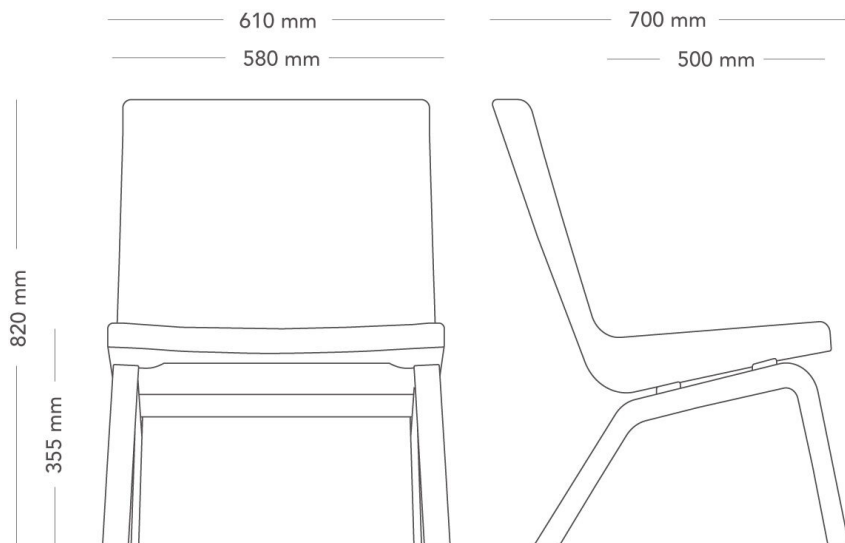

Woods

LOUNGE CHAIR WITH WOODEN LEGS

EFG Woods is an exclusive classic conference and meeting chair that offers excellent comfort. EFG Woods is designed by the Norwegian designer Steinar Hindenes and is available in many varieties with different armrests and frames.

MODEL	Lounge chair with wooden legs	
ACCESSORIES	– Gliders	
CONSTRUCTION	Seat shell in molded wood. Cold -foam padding covered in fabric. Lacquered legs of shaped plywood. Plastic end cap.	
DIMENSIONS	Height: 820 mm Depth: 700 mm Seat height: 390 mm	Width: 610 mm Seat height (with load): 355 mm
WEIGHT	10.6 kg	
TESTED	EN 16139, EN 1728, EN 1022	
GUARANTEE	5 years	