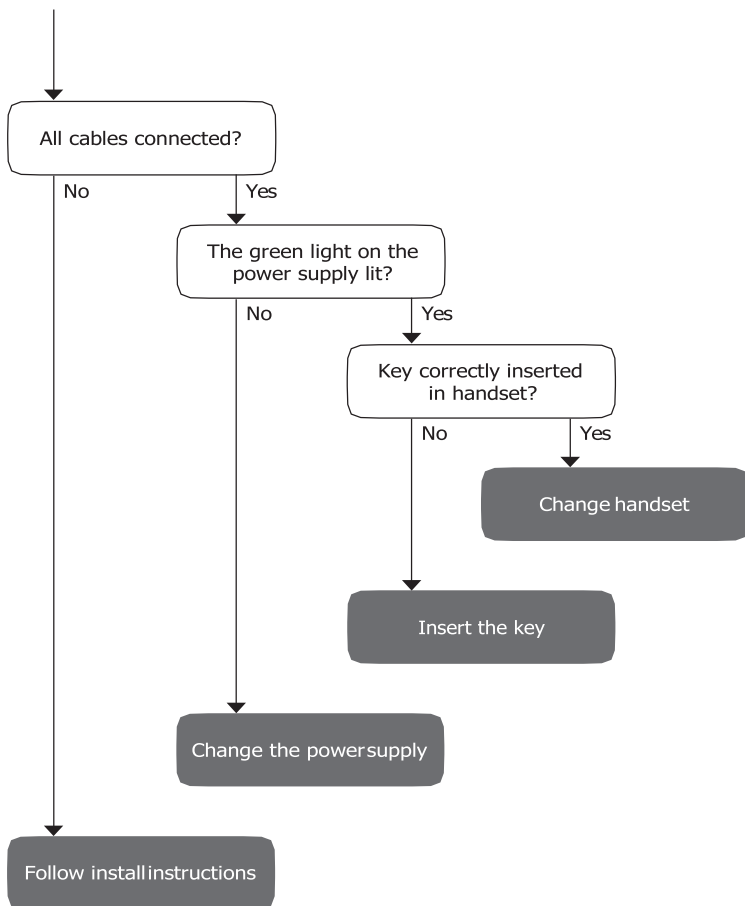

IDrive

Instructions to do a reset

IDrive