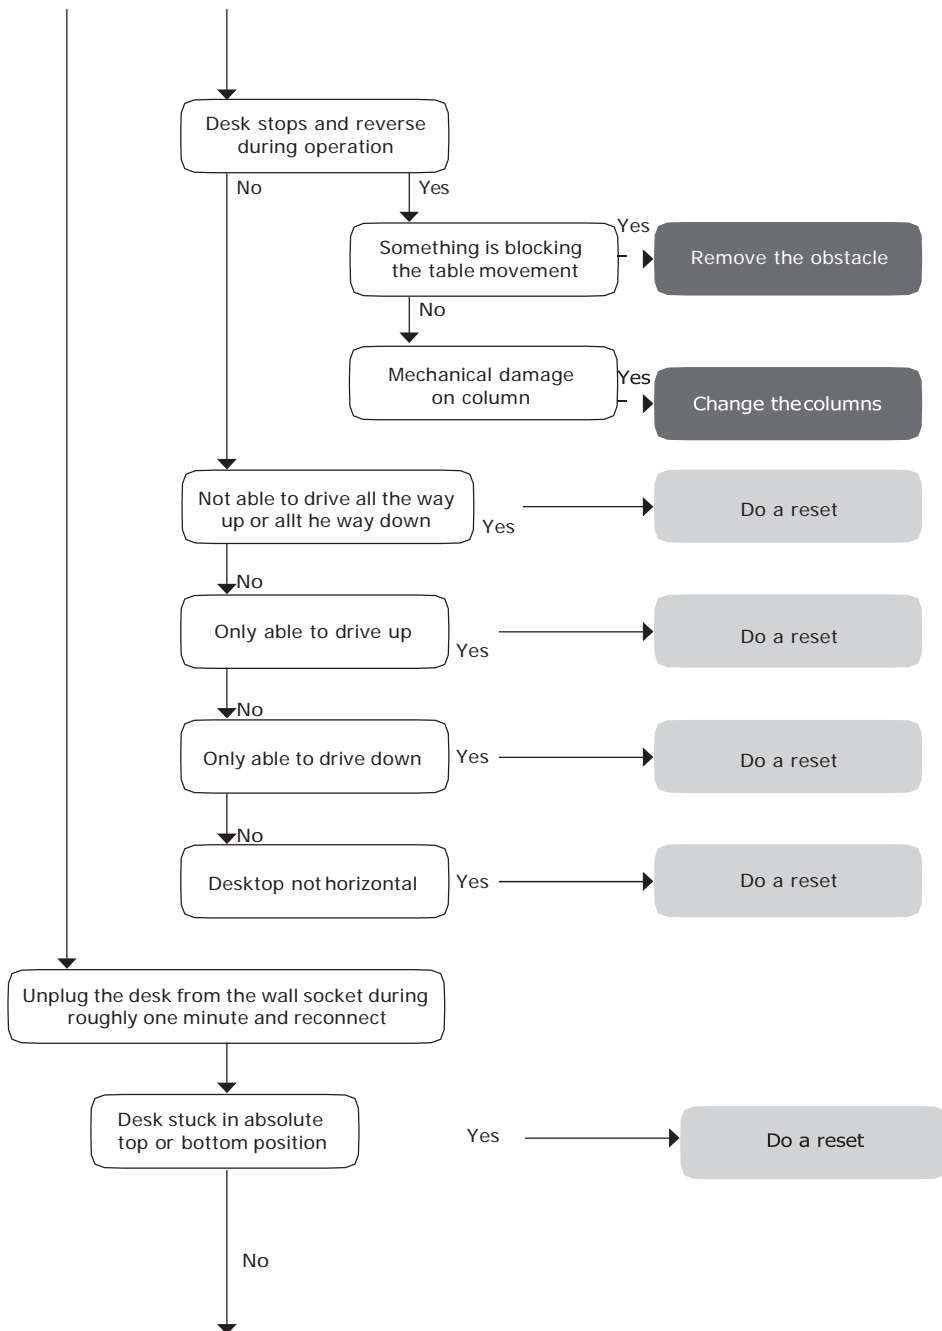

IDrive

Instructions to do a reset

IDrive