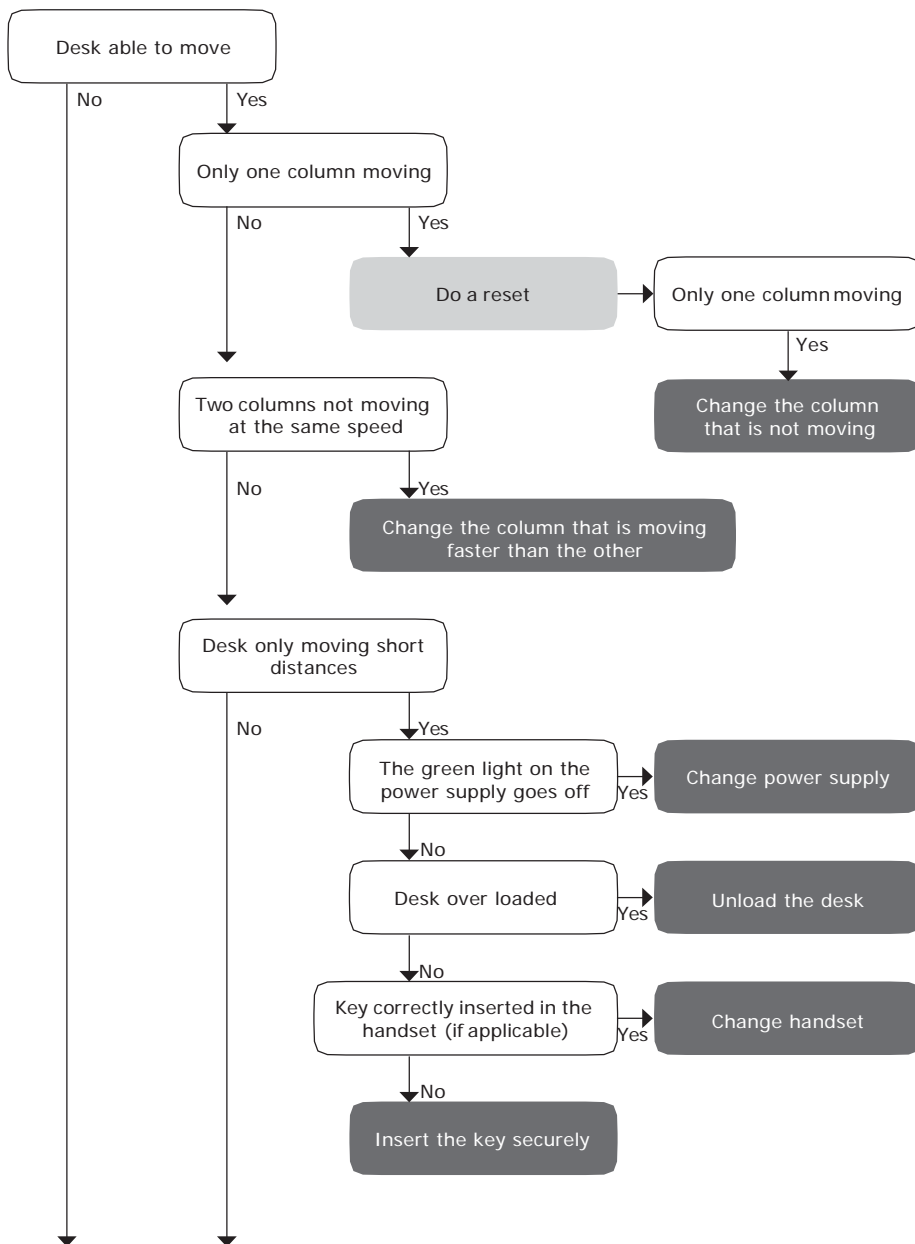

IDrive

Instructions to do a reset

IDrive