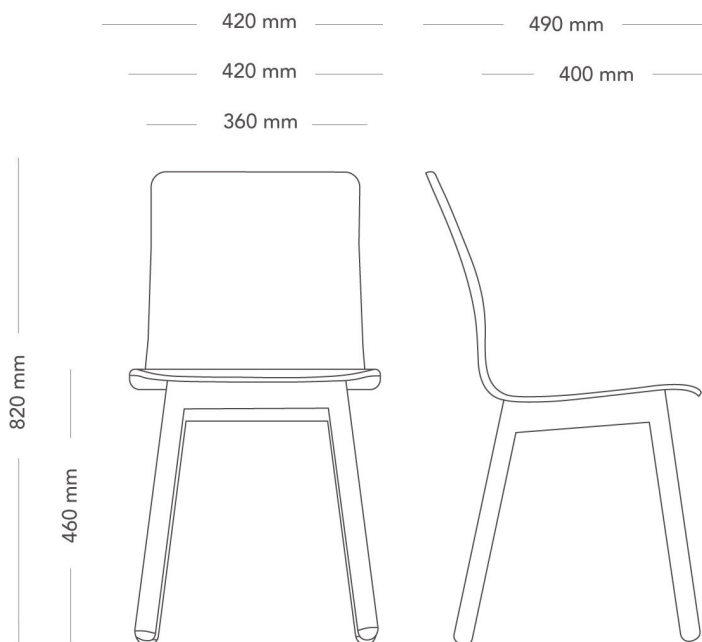

Nova

CHAIR WITH WOODEN LEGS

Nova has a clean and timeless design suitable anywhere in the office where conversation and cooperation are in focus. This series of chairs are flexible and comes in many variations but they all have the same uniform expression. When you choose a chair from the Nova family you are presented with a wide choice of standard colours, materials and seat shells that will help you create a truly personalized work environment.

MODEL	Chair with wooden legs	
VARIANTS	– Plain – Fully upholstered	– Upholstered seat pad – Without armrests
ACCESSORIES	– Alternative gliders	
CONSTRUCTION		
DIMENSIONS	Height: 820 mm Depth: 490 mm Sit depth: 400 mm	Width: 420 mm Seat height: 460 mm
WEIGHT	5.0 kg	
GUARANTEE		