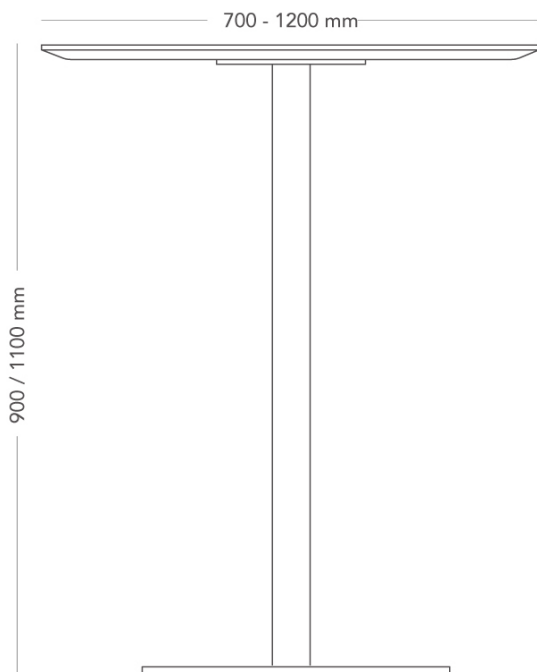

Chat

PILLAR TABLE, HIGH

Chat is a large table family of pillar tables for communication, small talk and informal meetings in common areas such as the cafeteria, dining room, meeting room, lobby or lounge. Chat is flexible and available in many versions, from low to high and with many choices when it comes to materials and colors.

Meeting- lounge- café table with pillar leg frame.

MODEL	Table	
VARIANTS	<ul style="list-style-type: none"> – Height 910 mm – Height 1100 mm 	
DETAILS	– Fixed heights. Top with beveled or straight edge.	
CONSTRUCTION	<p>Table with pillar frame in steel, material thickness 6 mm, with round foot plate. Columns are $\varnothing 60$, $\varnothing 76$ or $\varnothing 89$ mm depending on table height and size. Table top with beveled edge has a 22 mm MDF core. Table top with straight edge has a 22 mm core in wood-fiber material. Surface coating thickness is 0.2-2 mm depending on material choice.</p>	
DIMENSIONS	Height: 910/1100 mm Depth: 700 - 1200 mm	Length: 700 - 1200 mm Base diameter: 450 - 500 mm
WEIGHT	35 - 45 kg	
TESTED	EN 15372:2016 nivå 3, EN 1730:2012.	
GUARANTEE	5 years	