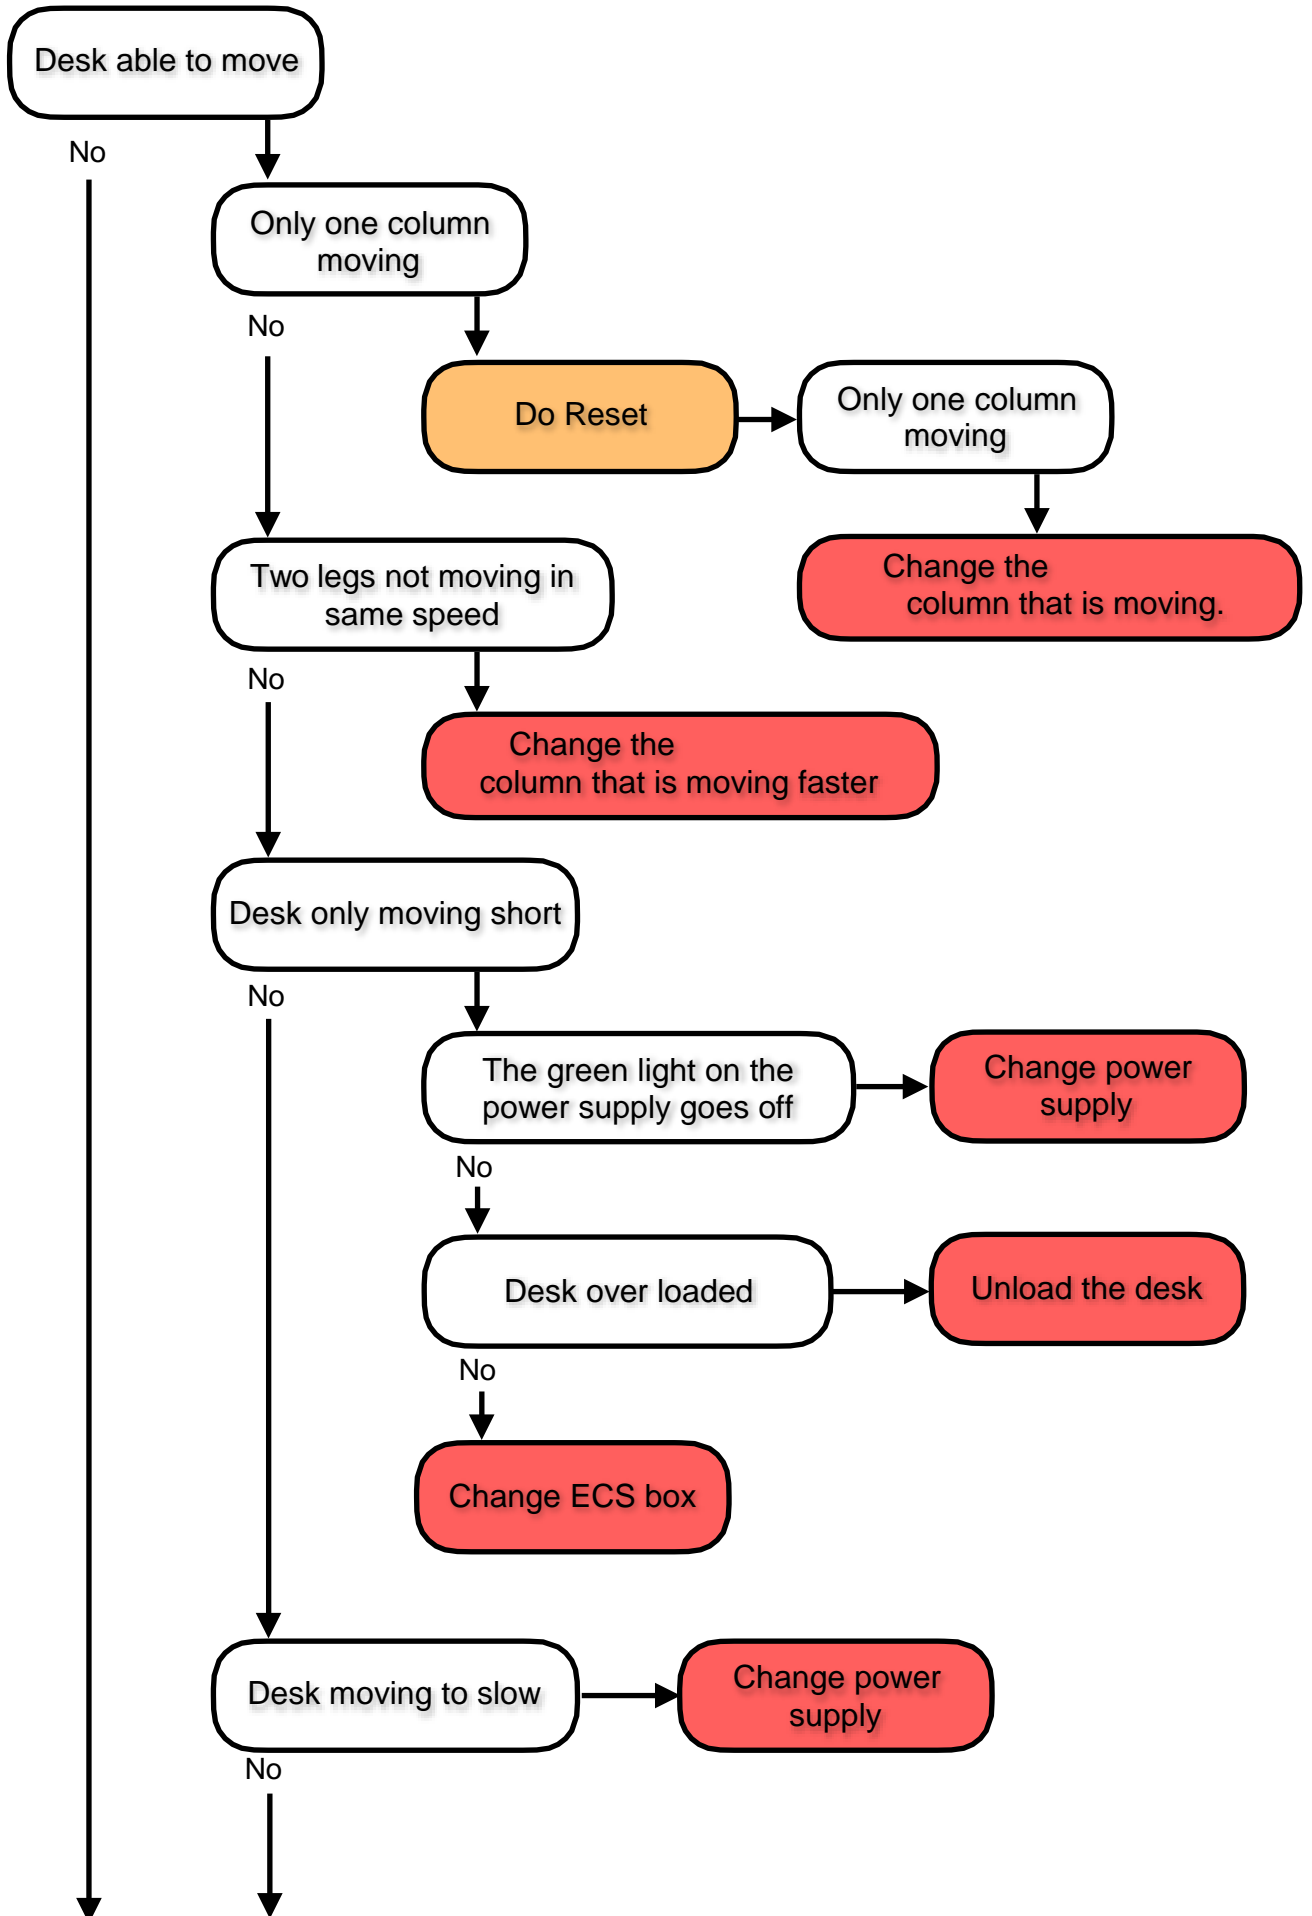

Troubleshooting ECS - EFG Izi Pro

Instructions to Do Reset