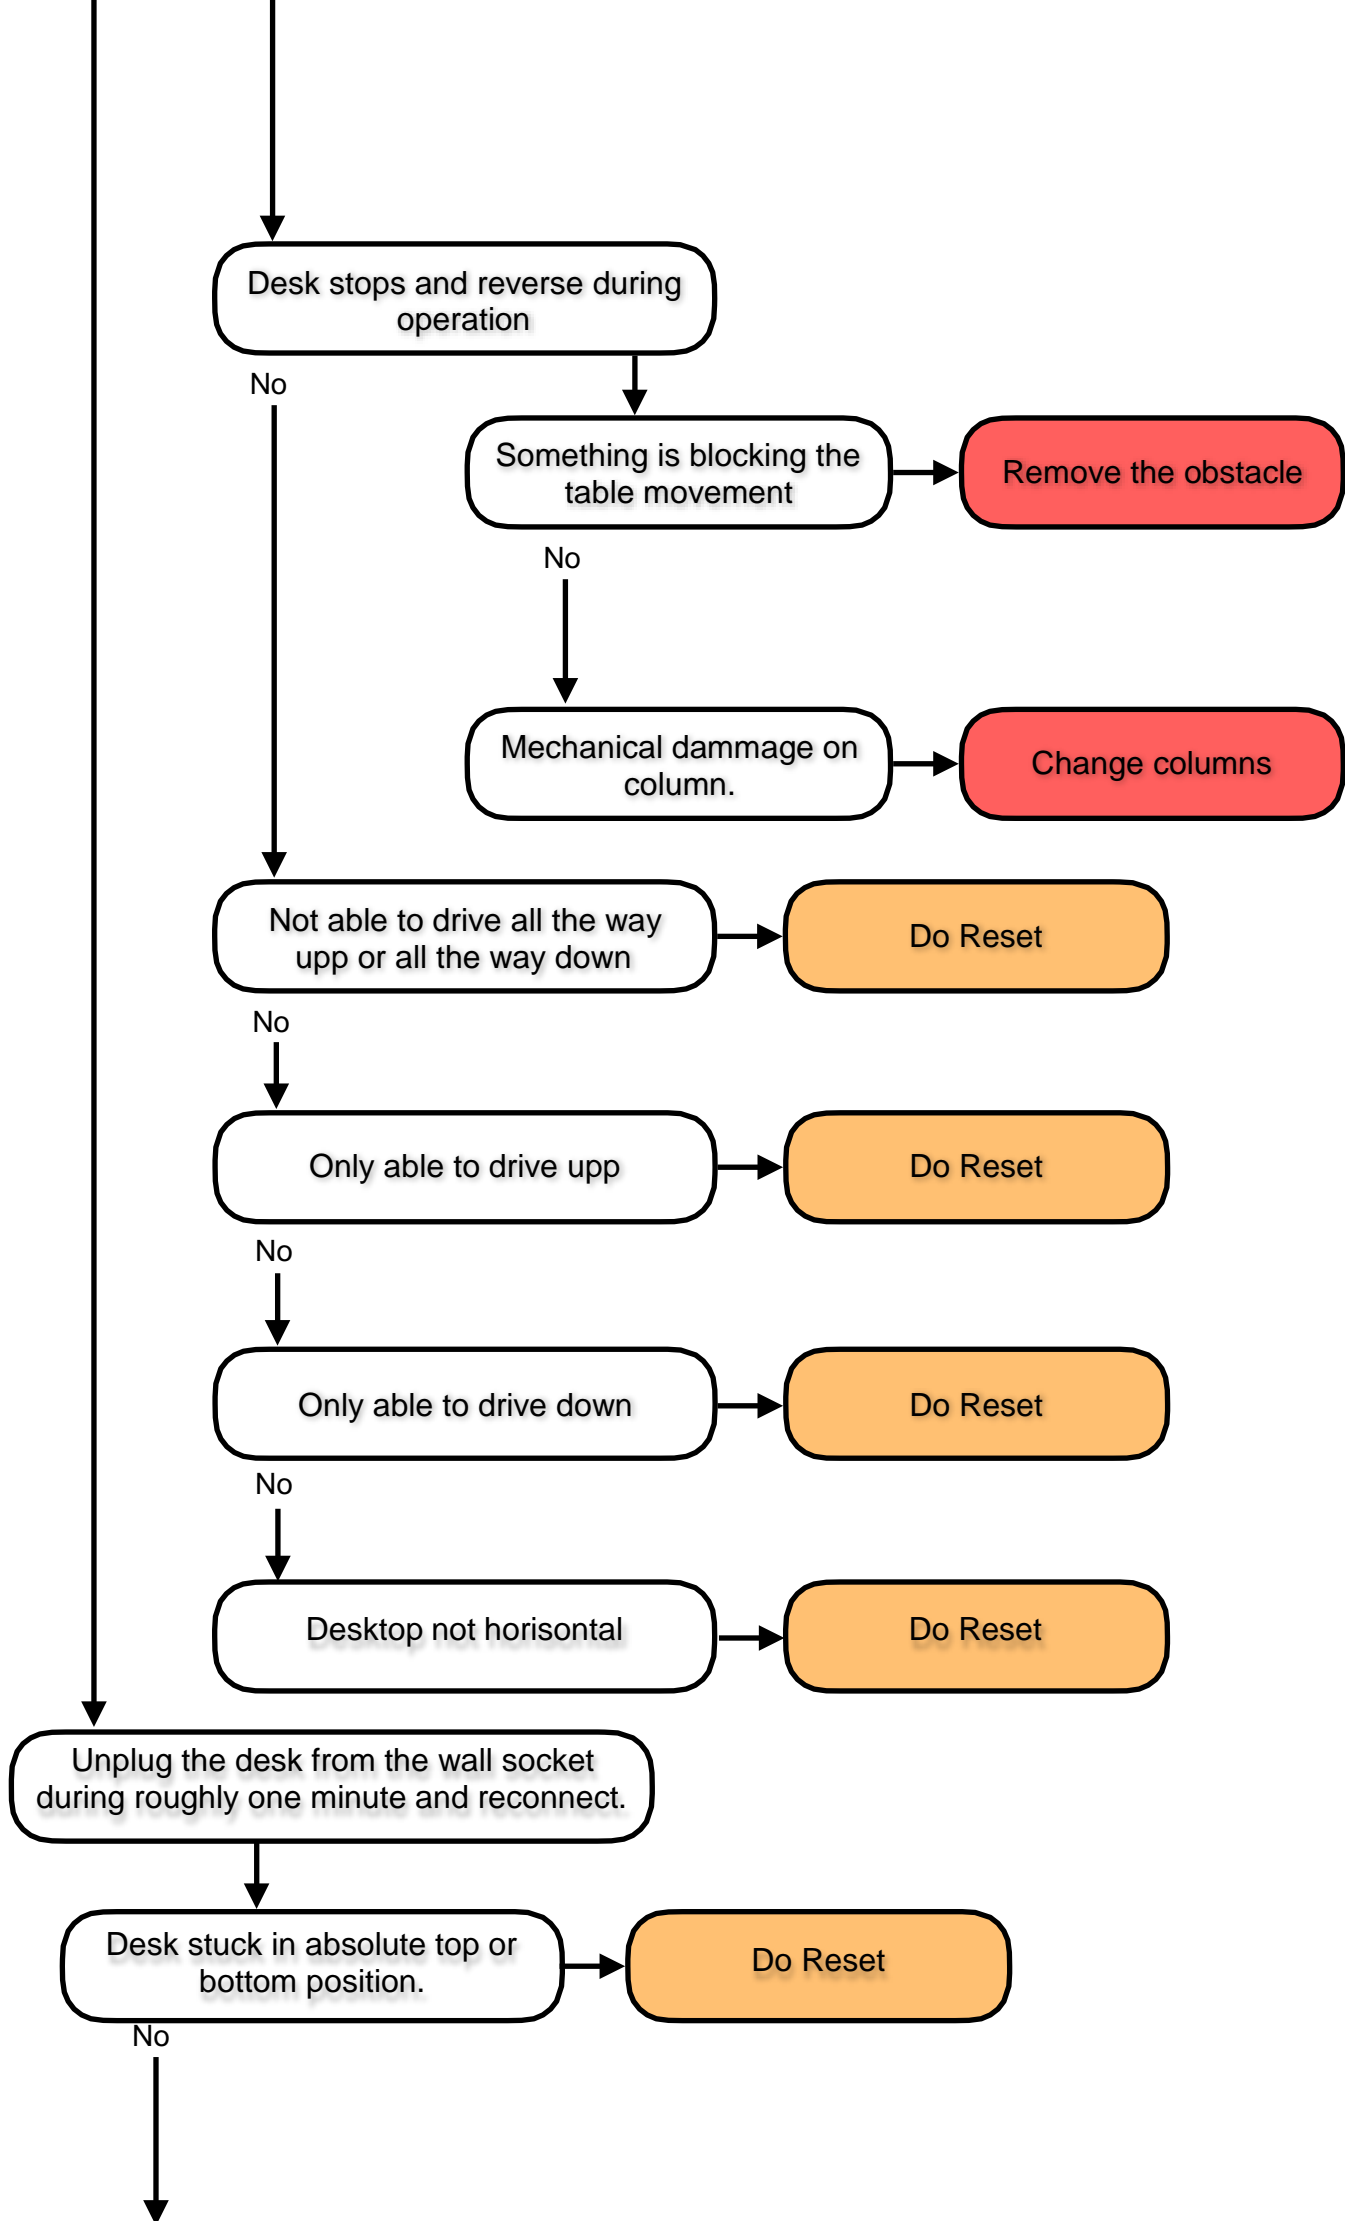

Troubleshooting ECS - EFG Izi Pro

Instructions to Do Reset