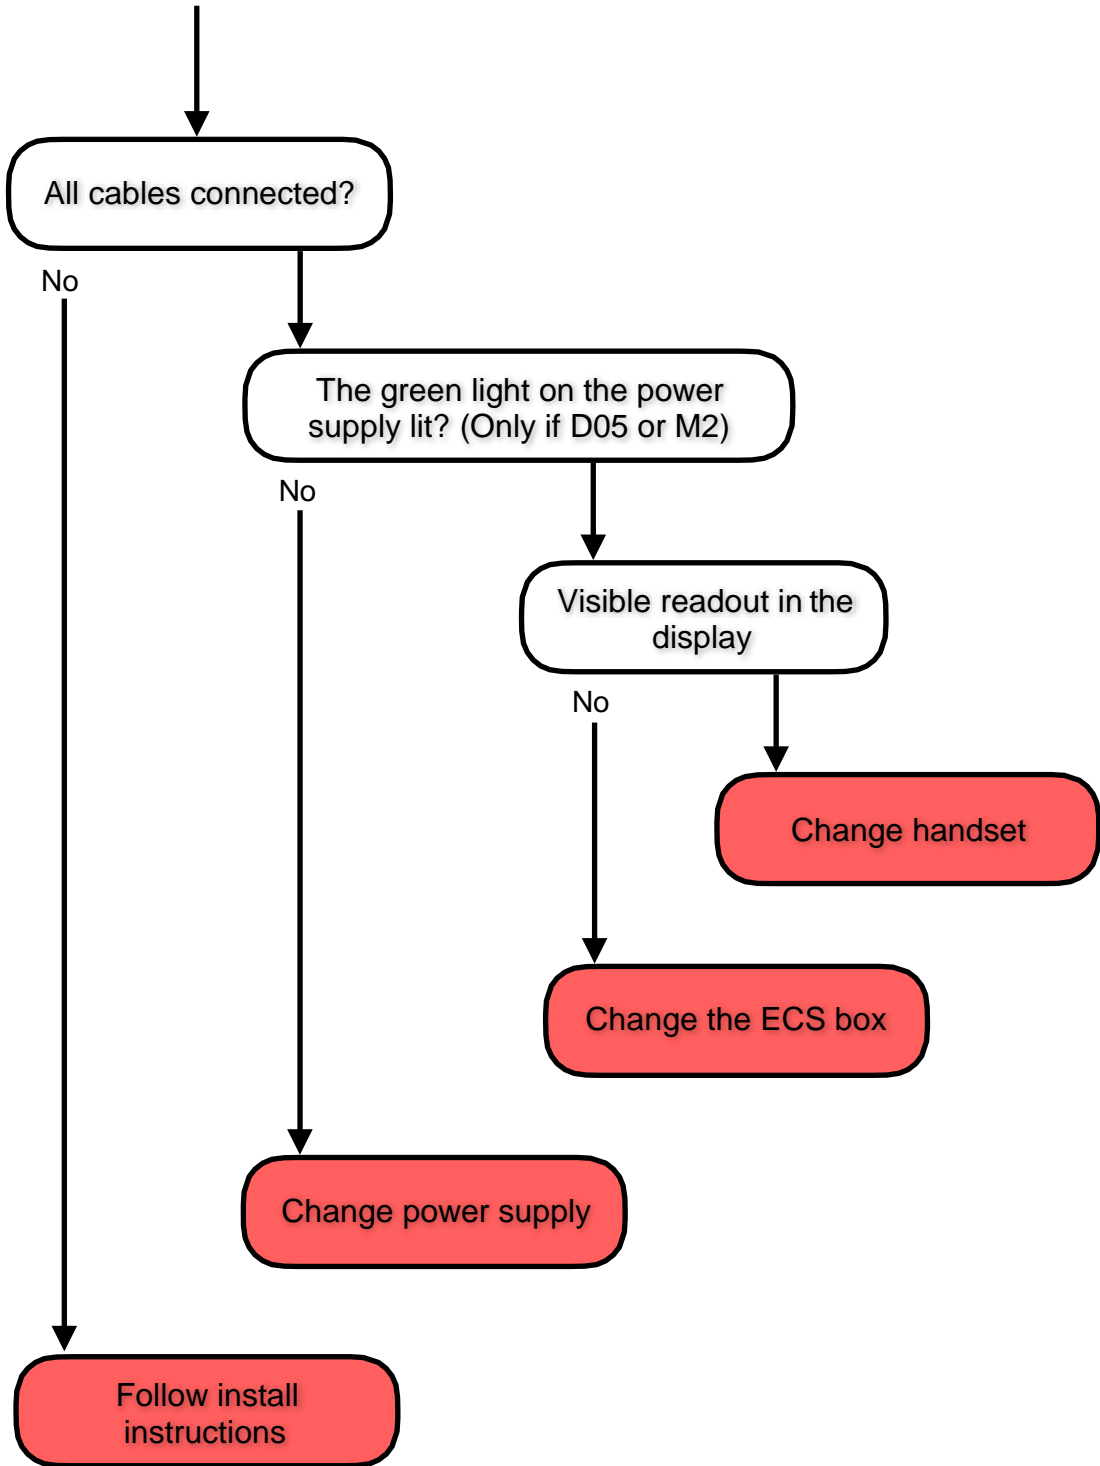

Troubleshooting ECS - EFG Izi Pro

Instructions to Do Reset