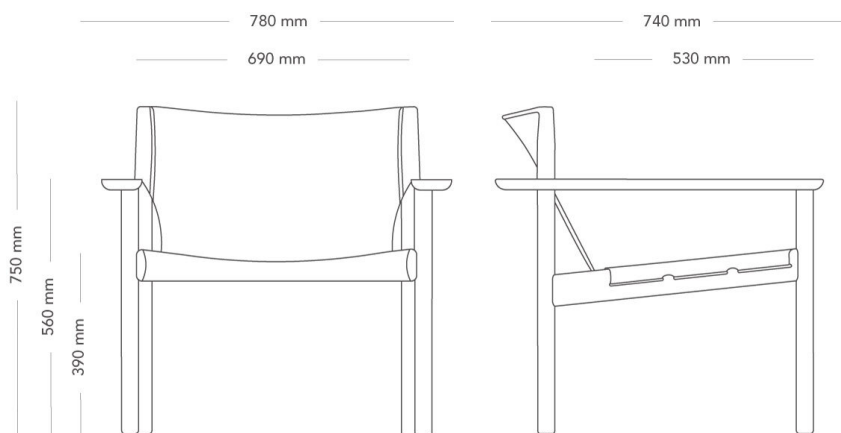

Evo

LOUNGE CHAIR

MODEL	Lounge chair	
VARIANTS	<ul style="list-style-type: none"> – No armrests – With armrests 	
ACCESSORIES	<ul style="list-style-type: none"> – Gliders 	
CONSTRUCTION	Base made of solid wood, leg diameter 38 mm, armrest thickness 24 mm. Seat in 3D-knitted fabric, 100% polyester, mounted with spring steel axle in the back, diameter 6 mm. Foot ends in plastic or felt.	
DIMENSIONS	Height: 750 mm Depth: 740 mm Sit depth: 530 mm	Width: 780 mm Seat height: 390 mm Total height armrest: 560 mm
WEIGHT	7.0 kg	
TESTED	EN 16139, EN 1728, EN 1022	
GUARANTEE	5 years	